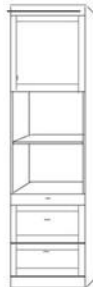

#### RBV50 & RW50 CABINET

RTFS	16 x 85
RTQS	16 x 90
RPTF	24 x 85
RPTQ	24 x 90

#### RBV50 & RW50 CABINET

RDFL-2 DOOR	32 x 85
RQFL-2 DOOR	32 x 90
RPCF-DOOR	24 x 85
RPCQ-DOOR	24 x 90
RDFS=DOOR	16 x 85
RDQS-DOOR	16 x 90

#### RB50 CABINET

RDBQS-DOOR	16 x 76.5
RDBQM-DOOR	24 x 76.5

### 2 DRAWERS-TRAY-DOOR

NOT AVAILABLE FOR PB50