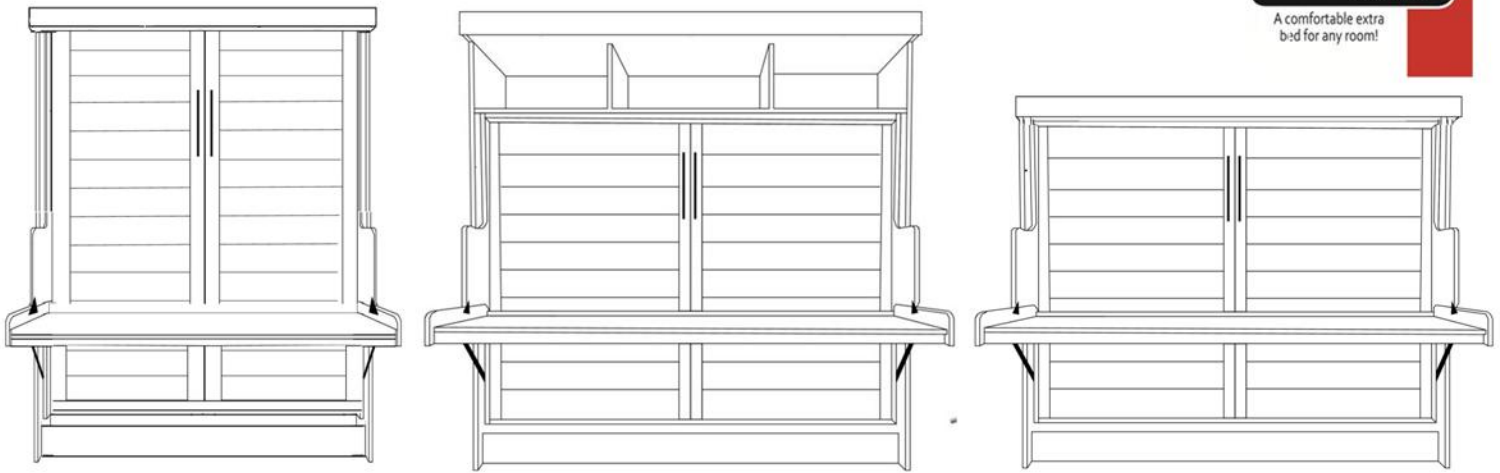

# DUBLIN desk bed MADE IN THE USA

**Wallbeds**  
"n" More

A comfortable extra bed for any room!

SKU	DESCRIPTION	AS A DESK DIMENSION	AS A BED DIMENSION	MATTRESS DEPTH
DVB50	QUEEN VERTICAL DESK BED	67.25" w x 50.5d x 90h	67.25" w x 83" d x 90" h	11"
DW50	QUEEN HORIZONTAL DESK BED WITH HUTCH	88.5 w x 50.5d X 90 h	88.5w x 70d X 90 h	11"
DB50	QUEEN HORIZONTAL DESK BED	88.5 w x 50.5d x 76.5h	88.5w x 70d x 76.5h	11"
LED SET	SILVER or BLACK	ON-OFF & USB		