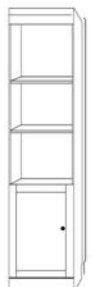

2 DOOR & 1 DOOR

VVB50 & VW50 CABINET

RDFL-2 DOOR	32 x 85
RQFL-2 DOOR	32 x 90
RPCF-DOOR	24 x 85
RPCQ-DOOR	24 x 90
RDFS=DOOR	16 x 85
RDQS-DOOR	16 x 90

VB50 CABINET

RDBQS-DOOR	16 x 76.5
RDBQM-DOOR	24 x 76.5