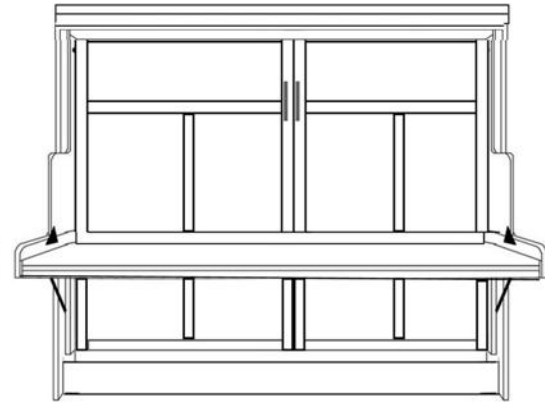

# VALENCIA desk bed

MADE IN THE USA

Wallbeds  
"n" More

A comfortable extra bed for any room!

SKU	DESCRIPTION	AS A DESK DIMENSION	AS A BED DIMENSION	MATTRESS DEPTH
VVB50	QUEEN VERTICAL DESK BED	67.25" w x 50.5d x 90h	67.25" w x 83"d x 90"h	11"
VW50	QUEEN HORIZONTAL DESK BED WITH HUTCH	88.5 w x 50.5d X 90 h	88.5w x 70d X 90 h	11"
VB50	QUEEN HORIZONTAL DESK BED	88.5 w x 50.5d x 76.5h	88.5w x 70d x 76.5h	11"
LED SET	SILVER or BLACK	ON-OFF & USB		