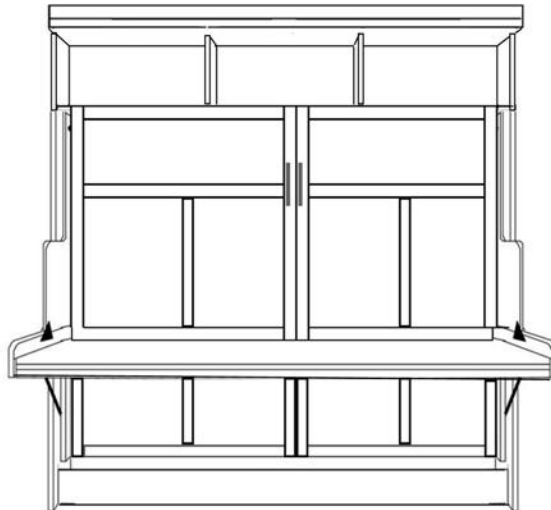

#### **FILE CART with CASTORS**

FITS UNDER DESK- ROLL ASIDE TO LOWER THE BED

RFC	16 5/8 x 28 1/2 x 22
-----	----------------------

PRODUCT OPTIONS ARE SUBJECT TO CHANGE WITHOUT NOTICE

# VALENCIA desk bed

MADE IN THE USA

Wallbeds  
"n" More

A comfortable extra bed for any room!

SKU	DESCRIPTION	AS A DESK DIMENSION	AS A BED DIMENSION	MATTRESS DEPTH
VVB50	QUEEN VERTICAL DESK BED	67.25" w x 50.5d x 90h	67.25" w x 83"d x 90"h	11"
VW50	QUEEN HORIZONTAL DESK BED WITH HUTCH	88.5 w x 50.5d X 90 h	88.5w x 70d X 90 h	11"
VB50	QUEEN HORIZONTAL DESK BED	88.5 w x 50.5d x 76.5h	88.5w x 70d x 76.5h	11"
LED SET	SILVER or BLACK	ON-OFF & USB		