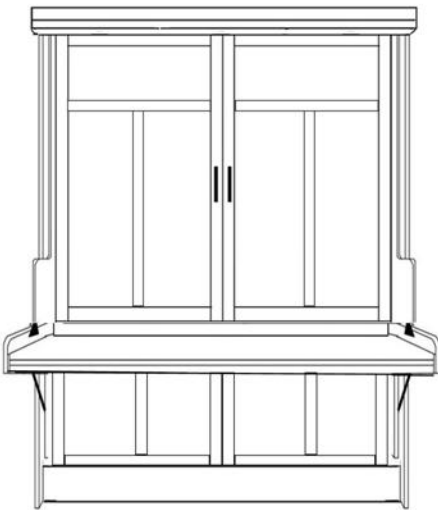

# VALENCIA desk bed

MADE IN THE USA

Wallbeds  
"n" More

A comfortable extra bed for any room!

SKU	DESCRIPTION	AS A DESK DIMENSION	AS A BED DIMENSION	MATTRESS DEPTH
VVB50	QUEEN VERTICAL DESK BED	67.25" w x 50.5d x 90h	67.25" w x 83"d x 90"h	11"
VW50	QUEEN HORIZONTAL DESK BED WITH HUTCH	88.5 w x 50.5d X 90 h	88.5w x 70d X 90 h	11"
VB50	QUEEN HORIZONTAL DESK BED	88.5 w x 50.5d x 76.5h	88.5w x 70d x 76.5h	11"
LED SET	SILVER or BLACK	ON-OFF & USB		