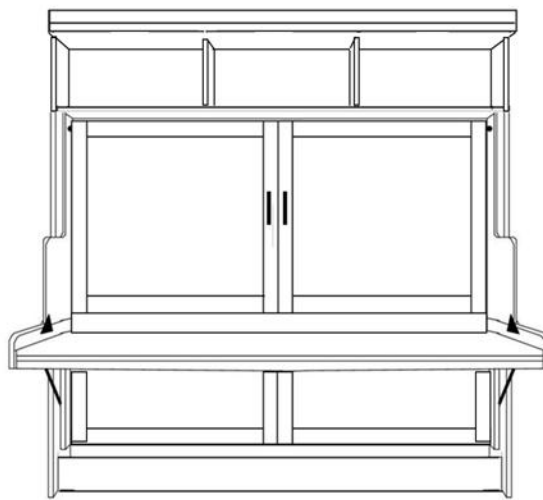

# RYLAND desk bed

MADE IN THE USA

**Wallbeds**  
"n" More

A comfortable extra bed for any room!

SKU	DESCRIPTION	AS A DESK DIMENSION	AS A BED DIMENSION	MATTRESS DEPTH
<b>RVB50</b>	QUEEN VERTICAL DESK BED	67.25" w x 50.5d x 90h	67.25" w x 83" d x 90" h	11"
<b>RW50</b>	QUEEN HORIZONTAL DESK BED WITH HUTCH	88.5 w x 50.5d X 90 h	88.5w x 70d X 90 h	11"
<b>RB50</b>	QUEEN HORIZONTAL DESK BED	88.5 w x 50.5d x 76.5h	88.5w x 70d x 76.5h	11"
<b>LED SET</b>	SILVER or BLACK	ON-OFF & USB		