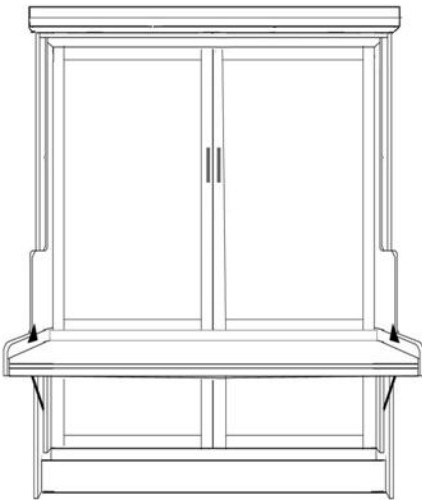

# RYLAND desk bed

MADE IN THE USA

**Wallbeds**  
"n" More

A comfortable extra bed for any room!

SKU	DESCRIPTION	AS A DESK DIMENSION	AS A BED DIMENSION	MATTRESS DEPTH
<b>RVB50</b>	QUEEN VERTICAL DESK BED	67.25" w x 50.5d x 90h	67.25" w x 83" d x 90" h	11"
<b>RW50</b>	QUEEN HORIZONTAL DESK BED WITH HUTCH	88.5 w x 50.5d X 90 h	88.5w x 70d X 90 h	11"
<b>RB50</b>	QUEEN HORIZONTAL DESK BED	88.5 w x 50.5d x 76.5h	88.5w x 70d x 76.5h	11"
<b>LED SET</b>	SILVER or BLACK	ON-OFF & USB		