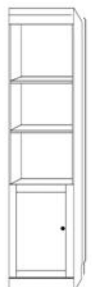

2 DOOR & 1 DOOR

RBV50 & RW50 CABINET

RDFL-2 DOOR	32 x 85
RQFL-2 DOOR	32 x 90
RPCF-DOOR	24 x 85
RPCQ-DOOR	24 x 90
RDFS=DOOR	16 x 85
RDQS-DOOR	16 x 90

RB50 CABINET

RDBQS-DOOR	16 x 76.5
RDBQM-DOOR	24 x 76.5