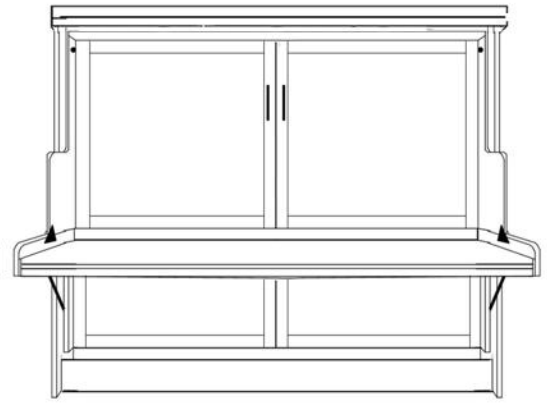

# RYLAND desk bed

MADE IN THE USA

**Wallbeds**  
"n" More

A comfortable extra bed for any room!

SKU	DESCRIPTION	AS A DESK DIMENSION	AS A BED DIMENSION	MATTRESS DEPTH
<b>RVB50</b>	QUEEN VERTICAL DESK BED	67.25" w x 50.5d x 90h	67.25" w x 83" d x 90" h	11"
<b>RW50</b>	QUEEN HORIZONTAL DESK BED WITH HUTCH	88.5 w x 50.5d X 90 h	88.5w x 70d X 90 h	11"
<b>RB50</b>	QUEEN HORIZONTAL DESK BED	88.5 w x 50.5d x 76.5h	88.5w x 70d x 76.5h	11"
<b>LED SET</b>	SILVER or BLACK	ON-OFF & USB		