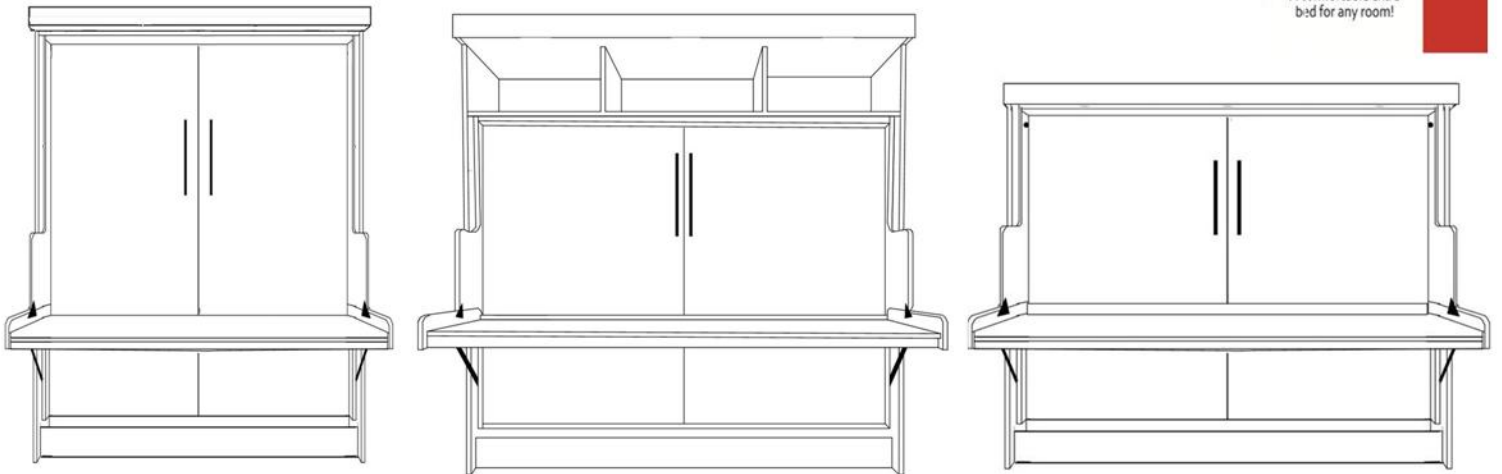

# DUBLIN desk bed MADE IN THE USA

**Wallbeds**  
"n" More

A comfortable extra bed for any room!

SKU	DESCRIPTION	AS A DESK DIMENSION	AS A BED DIMENSION	MATTRESS DEPTH
DVB50	QUEEN VERTICAL DESK BED	67.25" w x 50.5d x 90h	67.25" w x 83" d x 90" h	11"
DW50	QUEEN HORIZONTAL DESK BED WITH HUTCH	88.5 w x 50.5d X 90 h	88.5w x 70d X 90 h	11"
DB50	QUEEN HORIZONTAL DESK BED	88.5 w x 50.5d x 76.5h	88.5w x 70d x 76.5h	11"
LED SET	SILVER or BLACK	ON-OFF & USB		

# EURO desk bed MADE IN THE USA

**Wallbeds**  
*"n" More*

A comfortable extra bed for any room!

SKU	DESCRIPTION	AS A DESK DIMENSION	AS A BED DIMENSION	MATTRESS DEPTH
EVB50	QUEEN VERTICAL DESK BED	67.25" w x 50.5d x 90h	67.25" w x 83"d x 90"h	11"
EW50	QUEEN HORIZONTAL DESK BED WITH HUTCH	88.5 w x 50.5d X 90 h	88.5w x 70d X 90 h	11"
EB50	QUEEN HORIZONTAL DESK BED	88.5 w x 50.5d x 76.5h	88.5w x 70d x 76.5h	11"
LED SET	SILVER or BLACK	ON-OFF & USB		