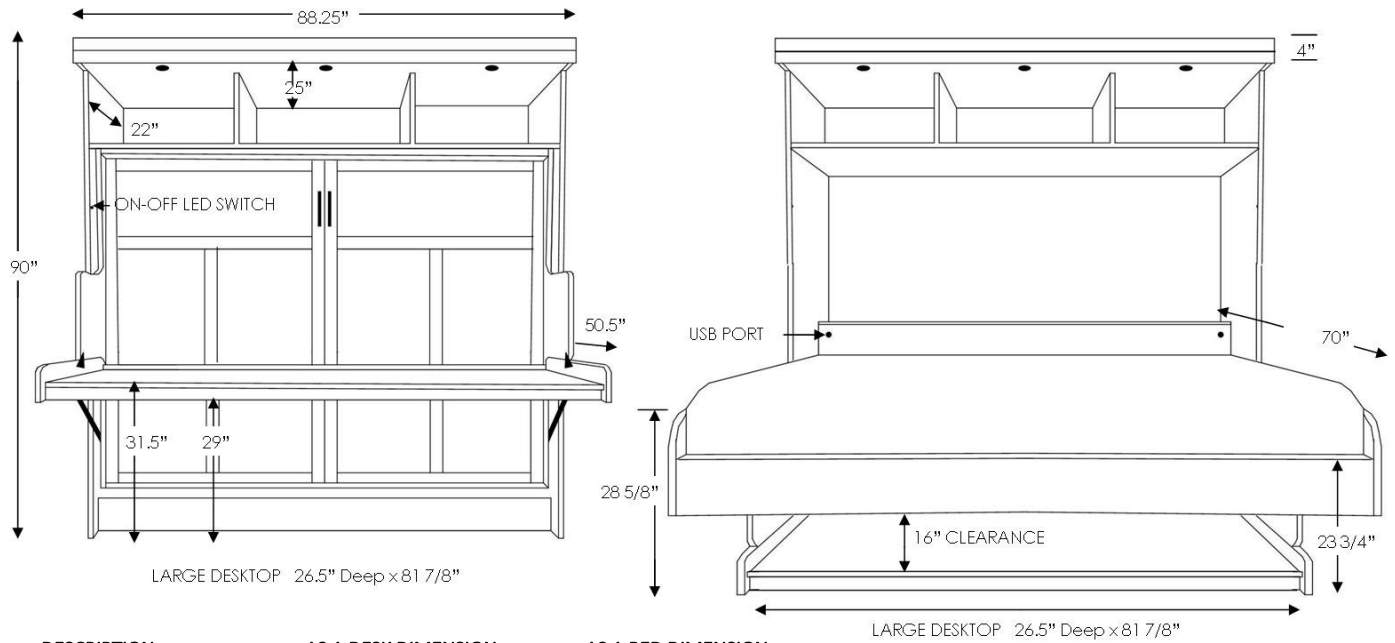

# VALENCIA MURPHY DESK BED WITH HUTCH

LARGE DESKTOP 26.5" Deep x 81 7/8"

LARGE DESKTOP 26.5" Deep x 81 7/8"

SKU	DESCRIPTION	AS A DESK DIMENSION	AS A BED DIMENSION
VW50	QUEEN DESK BED WITH HUTCH	88.25w x 50.5d X 90 h	88.25w x 70d X 90 h
LED	3 LIGHT LED ON/OFF & USB	BLACK	SILVER