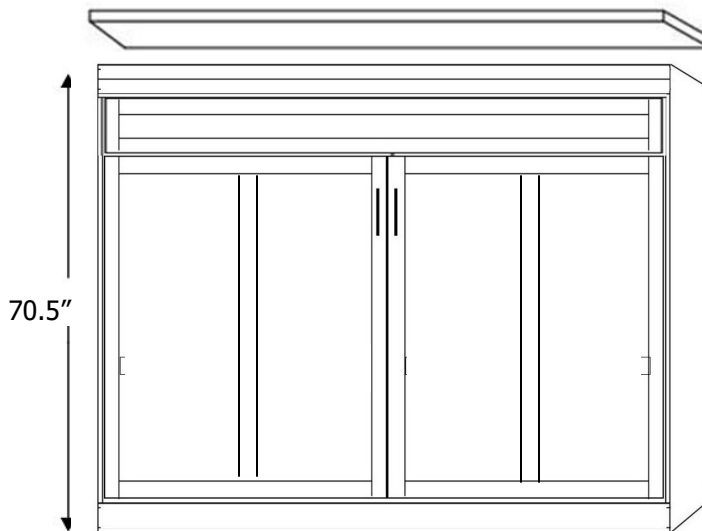

VALENCIA HORIZONTAL

SKU	DESCRIPTION	CLOSED DIMENSION	OPEN DIMENSION	MATTRESS DEPTH
VS50	QUEEN HORIZONTAL	85w x 17d x 70.5 h	85w x 66d x 70.5 h	12"
VSTOP	FINISHED TOP			

BRUSHED NICKEL

RUBBED BRONZE

MATTE BLACK

BRUSHED BRASS

VTHQS 16 X 70.5
VTHQM 24 X 70.5

VNHQS 16 X 70.5
VNHQM 24 X 70.5

VLHQS 16 X 70.5
VLHQM 24 X 70.5

VBHQS 16 X 70.5
VBHQM 24 X 70.5

VSHQL 32 X 70.5
VLD & BSDL DESK BASE & SHAPED DESKTOP

VDHQS 16 X 70.5
VDHQM 24 X 70.5
VFD & BSD DESK BASE & STRAIGHT DESKTOP

ROLLING DESK & FILE CART

DESK-DC 63w X 31 1/2h x 22d
FILE CART VFC 16 5/8x 28 1/2 x 22

NIGHTSTAND

NIGHTSTAND-3 DRAWER-VNS 24w x 16d x 29h
NIGHTSTAND-2 DRW TRAY-VNST 24w x 16d x 29h