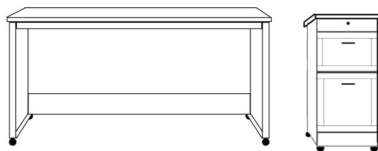

ROLLING DESK & FILE CART

DESK-DC 63w X 31 1/2h x 22d
FILE CART VFC 16 5/8x 28 1/2 x 22

NIGHTSTAND

NIGHTSTAND-3 DRAWER-VNS 24w x 16d x 29h
NIGHTSTAND-2 DRW TRAY-VNST 24w x 16d x 29h