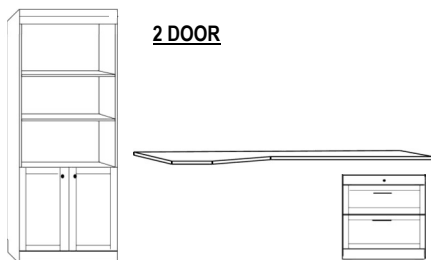

VALENCIA HORIZONTAL

SKU	DESCRIPTION	CLOSED DIMENSION	OPEN DIMENSION	MATTRESS DEPTH
VS50	QUEEN HORIZONTAL	85w x 17d x 70.5 h	85w x 66d x 70.5 h	12"
VSTOP	FINISHED TOP			

BRUSHED NICKEL

RUBBED BRONZE

MATTE BLACK

BRUSHED BRASS

VTHQS 16 X 70.5
VTHQM 24 X 70.5

VNHQS 16 X 70.5
VNHQM 24 X 70.5

VLHQS 16 X 70.5
VLHQM 24 X 70.5

VBHQS 16 X 70.5
VBHQM 24 X 70.5

VSHQL 32 X 70.5
VLD & BSDL DESK BASE & SHAPED DESKTOP

VDHQS 16 X 70.5
VDHQM 24 X 70.5
VFD & BSD DESK BASE & STRAIGHT DESKTOP