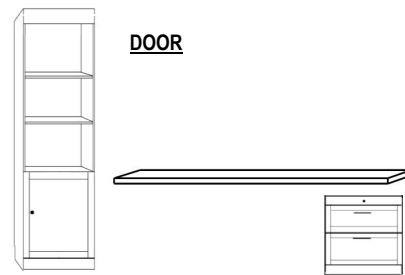

VALENCIA HORIZONTAL

SKU	DESCRIPTION	CLOSED DIMENSION	OPEN DIMENSION	MATTRESS DEPTH
VS50	QUEEN HORIZONTAL	85w x 17d x 70.5 h	85w x 66d x 70.5 h	12"
VSTOP	FINISHED TOP			

BRUSHED NICKEL

RUBBED BRONZE

MATTE BLACK

BRUSHED BRASS

VTHQS 16 X 70.5
VTHQM 24 X 70.5

VNHQS 16 X 70.5
VNHQM 24 X 70.5

VLHQS 16 X 70.5
VLHQM 24 X 70.5

VBHQS 16 X 70.5
VBHQM 24 X 70.5

VSHQL 32 X 70.5
VLD & BSDL DESK BASE & SHAPED DESKTOP

VDHQS 16 X 70.5
VDHQM 24 X 70.5
VFD & BSD DESK BASE & STRAIGHT DESKTOP