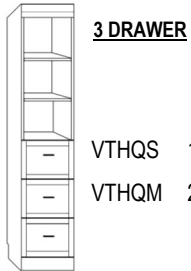

VALENCIA HORIZONTAL

SKU	DESCRIPTION	CLOSED DIMENSION	OPEN DIMENSION	MATTRESS DEPTH
VS50	QUEEN HORIZONTAL	85w x 17d x 70.5 h	85w x 66d x 70.5 h	12"
VSTOP	FINISHED TOP			

BRUSHED NICKEL

RUBBED BRONZE

MATTE BLACK

BRUSHED BRASS

VTHQS 16 X 70.5
VTHQM 24 X 70.5

VNHQS 16 X 70.5
VNHQM 24 X 70.5

VLHQS 16 X 70.5
VLHQM 24 X 70.5

VBHQS 16 X 70.5
VBHQM 24 X 70.5

VSHQL 32 X 70.5
VLD & BSDL DESK BASE & SHAPED DESKTOP

VDHQS 16 X 70.5
VDHQM 24 X 70.5
VFD & BSD DESK BASE & STRAIGHT DESKTOP

ROLLING DESK & FILE CART

DESK-DC 63w X 31 1/2h x 22d
FILE CART VFC 16 5/8x 28 1/2 x 22

NIGHTSTAND

NIGHTSTAND-3 DRAWER-VNS 24w x 16d x 29h
NIGHTSTAND-2 DRW TRAY-VNST 24w x 16d x 29h