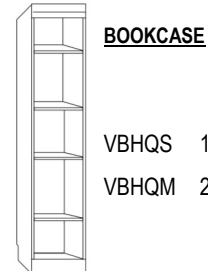

VALENCIA HORIZONTAL

SKU	DESCRIPTION	CLOSED DIMENSION	OPEN DIMENSION	MATTRESS DEPTH
VS50	QUEEN HORIZONTAL	85w x 17d x 70.5 h	85w x 66d x 70.5 h	12"
VSTOP	FINISHED TOP			

BRUSHED NICKEL

RUBBED BRONZE

MATTE BLACK

BRUSHED BRASS

VTHQS 16 X 70.5
VTHQM 24 X 70.5

VNHQS 16 X 70.5
VNHQM 24 X 70.5

VLHQS 16 X 70.5
VLHQM 24 X 70.5

VBHQS 16 X 70.5
VBHQM 24 X 70.5

VSHQL 32 X 70.5
VLD & BSDL DESK BASE & SHAPED DESKTOP

VDHQS 16 X 70.5
VDHQM 24 X 70.5
VFD & BSD DESK BASE & STRAIGHT DESKTOP

ROLLING DESK & FILE CART

DESK-DC 63w X 31 1/2h x 22d
FILE CART VFC 16 5/8x 28 1/2 x 22

NIGHTSTAND

NIGHTSTAND-3 DRAWER-VNS 24w x 16d x 29h
NIGHTSTAND-2 DRW TRAY-VNST 24w x 16d x 29h