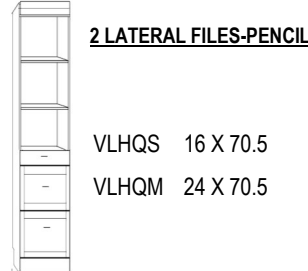

VALENCIA HORIZONTAL

SKU	DESCRIPTION	CLOSED DIMENSION	OPEN DIMENSION	MATTRESS DEPTH
VS50	QUEEN HORIZONTAL	85w x 17d x 70.5 h	85w x 66d x 70.5 h	12"
VSTOP	FINISHED TOP			

BRUSHED NICKEL

RUBBED BRONZE

MATTE BLACK

BRUSHED BRASS

VTHQS 16 X 70.5
VTHQM 24 X 70.5

VNHQS 16 X 70.5
VNHQM 24 X 70.5

VLHQS 16 X 70.5
VLHQM 24 X 70.5

VBHQS 16 X 70.5
VBHQM 24 X 70.5

VSHQL 32 X 70.5
VLD & BSDL DESK BASE & SHAPED DESKTOP

VDHQS 16 X 70.5
VDHQM 24 X 70.5
VFD & BSD DESK BASE & STRAIGHT DESKTOP

ROLLING DESK & FILE CART

DESK-DC 63w X 31 1/2h x 22d
FILE CART VFC 16 5/8x 28 1/2 x 22

NIGHTSTAND

NIGHTSTAND-3 DRAWER-VNS 24w x 16d x 29h
NIGHTSTAND-2 DRW TRAY-VNST 24w x 16d x 29h