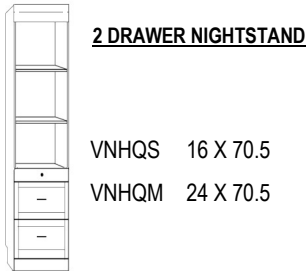

VALENCIA HORIZONTAL

SKU	DESCRIPTION	CLOSED DIMENSION	OPEN DIMENSION	MATTRESS DEPTH
VS50	QUEEN HORIZONTAL	85w x 17d x 70.5 h	85w x 66d x 70.5 h	12"
VSTOP	FINISHED TOP			

BRUSHED NICKEL

RUBBED BRONZE

MATTE BLACK

BRUSHED BRASS

VTHQS 16 X 70.5
VTHQM 24 X 70.5

VNHQS 16 X 70.5
VNHQM 24 X 70.5

VLHQS 16 X 70.5
VLHQM 24 X 70.5

VBHQS 16 X 70.5
VBHQM 24 X 70.5

VSHQL 32 X 70.5
VLD & BSDL DESK BASE & SHAPED DESKTOP

VDHQS 16 X 70.5
VDHQM 24 X 70.5
VFD & BSD DESK BASE & STRAIGHT DESKTOP

ROLLING DESK & FILE CART

DESK-DC 63w X 31 1/2h x 22d
FILE CART VFC 16 5/8x 28 1/2 x 22

NIGHTSTAND

NIGHTSTAND-3 DRAWER-VNS 24w x 16d x 29h
NIGHTSTAND-2 DRW TRAY-VNST 24w x 16d x 29h