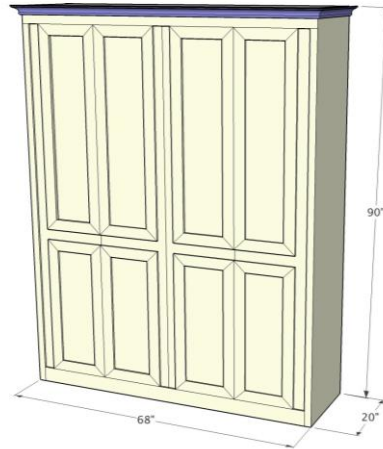

**Oak Finishes:**

- SL- Slate
- LT - Light
- MD - Medium
- AC - Cherry
- MN - Midnight
- WG - Weathered Gray
- CF - Coffee
- WT - White\*\*
- BK - Black\*\*
- \*\*15% Up-Charge**

**Dimensions:**

		Closed / Open
<b>BR-Q</b>		
<b>QUEEN</b>	\$ _____	72 5/8" w x 23 x 90 1/2" h
<b>ALDER or OAK</b>	(5.5" TOTAL MOLDING)	72 5/8" w x 91 1/2 x 90 1/2" h
<b>BR-F</b>		
<b>FULL</b>	\$ _____	72" w x 23 x 86 1/2" h
<b>ALDER or OAK</b>		

- (XS) Xsmall 17" w x 17.75" d
- (S) Small 21" w x 17.75" d
- (M) Medium 25" w x 17.75" d
- (L) Large 31" w x 17.75" d
- (XL) XLarge 37" w x 17.75" d
- (F) Full 72" h
- (Q) Queen 84" h

**Wardrobe**

- (S) Small 21" w x 19.75" d
- (M) Medium 25" w x 19.75" d
- (L) Large 31" w x 19.75" d
- (XL) XLarge 37" w x 19.75" d