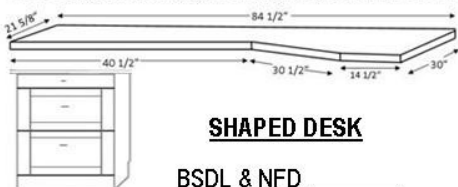

GUEST CHEST

- NPWU 32 X 85 _____

NIGHTSTAND

24 x 16 x 29

- NNS _____
- 2 DRAWERS/PENCIL
- NNST _____
- 2 DRAWERS/TRAY

FILE CART

- NFC \$ _____
- 16.5 x 21.5 x 28

FOLDING DESK

- NPAF 24 X 85 _____
- Desk is 48" Long
- Extends to 59"

BSDL-Shaped desktop (LSF or RSF) REQUIRES ADFL or ADQL

SHAPED DESK

- BSDL & NFD _____

STRAIGHT DESK

- BSD & NFD _____

DESK CART

- DC _____