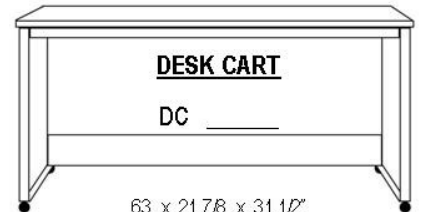

- NPAF 24 X 85 _____
- Desk is 48" Long
- Extends to 59"

BSDL-Shaped desktop (LSF or RSF) REQUIRES ADFL or ADQL

SHAPED DESK

- BSDL & NFD _____

STRAIGHT DESK

- BSD & NFD _____

DESK CART

- DC _____