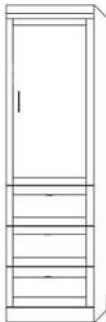

NV46 FULL

CLOSED- 59 x 17 x 85 OPEN - 59 x 81 x 85

Can accommodate up to a 12" thick mattress

3 DRAWER

- NTFS 16 X 85 _____
- NTQS 16 X 90 _____
- NPTF 24 X 85 _____
- NPTQ 24 X 90 _____
- NPGF 32 X 85 _____
- NPGQ 32 X 90 _____

2 DRAWER TRAY

- NNFS 16 X 85 _____
- NNQS 16 X 90 _____
- NPNF 24 X 85 _____
- NPNQ 24 X 90 _____

FILE PENCIL DRAWER

- NLFS 16 X 85 _____
- NLQS 16 X 90 _____
- NPLF 24 X 85 _____
- NPLQ 24 X 90 _____

DOOR -TRAY- 2 DRAWERS

- NPUF 24 X 85 _____
- NPUQ 24 X 90 _____

3 DRAWER-DOOR

- NWFS 16 X 85 _____
- NWQS 16 X 90 _____
- NPWF 24 X 85 _____
- NPWQ 24 X 90 _____

2 DRAWER-TRAY-DOOR

- NXFS 16 X 85 _____
- NXQS 16 X 90 _____
- NPXF 24 X 85 _____
- NPXQ 24 X 90 _____

OPEN DOOR

- NDFS 16 X 85 _____
- NDQS 16 X 90 _____
- NPCF 24 X 85 _____
- NPCQ 24 X 90 _____

BOOKCASE

- NBFS 16 X 85 _____
- NBQS 16 X 90 _____
- NPBF 24 X 85 _____
- NPBQ 24 X 90 _____

2-DOOR

- NDFL 32 X 85 _____
- NDQL 32 X 90 _____