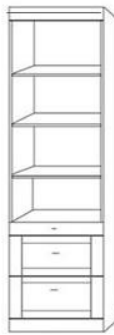

- #3 Nickel Bar
- #13 Bronze Bar
- #10 Cody Black
- #11 Cody Nickel
- #12 Cody Bronze
- #14 Cody Gold
- #15 Bridge Black
- #16 Bridge Bronze
- #17 Bridge Nickel
- #18 Bridge Gold

NV50 QUEEN

CLOSED- 65 x 17 x 90 OPEN - 65 x 86 x 90

NV46 FULL

CLOSED- 59 x 17 x 85 OPEN - 59 x 81 x 85

Can accommodate up to a 12" thick mattress

3 DRAWER

- NTFS 16 X 85 _____
- NTQS 16 X 90 _____
- NPTF 24 X 85 _____
- NPTQ 24 X 90 _____
- NPGF 32 X 85 _____
- NPGQ 32 X 90 _____

2 DRAWER TRAY

- NNFS 16 X 85 _____
- NNQS 16 X 90 _____
- NPNF 24 X 85 _____
- NPNQ 24 X 90 _____

FILE PENCIL DRAWER

- NLFS 16 X 85 _____
- NLQS 16 X 90 _____
- NPLF 24 X 85 _____
- NPLQ 24 X 90 _____

DOOR -TRAY- 2 DRAWERS

- NPUF 24 X 85 _____
- NPUQ 24 X 90 _____

3 DRAWER-DOOR

- NWFS 16 X 85 _____
- NWQS 16 X 90 _____
- NPWF 24 X 85 _____
- NPWQ 24 X 90 _____

2 DRAWER-TRAY-DOOR

- NXFS 16 X 85 _____
- NXQS 16 X 90 _____
- NPXF 24 X 85 _____
- NPXQ 24 X 90 _____