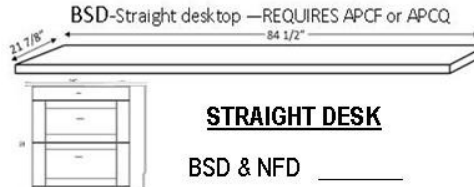

- NPAF 24 X 85 _____
- Desk is 48" Long
- Extends to 59"

BSDL-Shaped desktop (LSF or RSF) REQUIRES ADFL or ADQL

SHAPED DESK

- BSDL & NFD _____

STRAIGHT DESK

- BSD & NFD _____

DESK CART

- DC _____