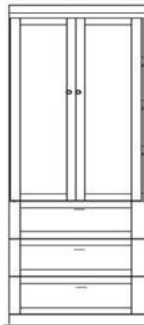

- NPUF 24 X 85 _____
- NPUQ 24 X 90 _____

3 DRAWER-DOOR

- NWFS 16 X 85 _____
- NWQS 16 X 90 _____
- NPWF 24 X 85 _____
- NPWQ 24 X 90 _____

2 DRAWER-TRAY-DOOR

- NXFS 16 X 85 _____
- NXQS 16 X 90 _____
- NPXF 24 X 85 _____
- NPXQ 24 X 90 _____

OPEN DOOR

- NDFS 16 X 85 _____
- NDQS 16 X 90 _____
- NPCF 24 X 85 _____
- NPCQ 24 X 90 _____

BOOKCASE

- NBFS 16 X 85 _____
- NBQS 16 X 90 _____
- NPBF 24 X 85 _____
- NPBQ 24 X 90 _____

2-DOOR

- NDFL 32 X 85 _____
- NDQL 32 X 90 _____

GUEST CHEST

- NPWU 32 X 85 _____

NIGHTSTAND

24 x 16 x 29

- NNS _____
- 2 DRAWERS/PENCIL
- NNST _____
- 2 DRAWERS/TRAY

FILE CART

- NFC \$ _____
- 16.5 x 21.5 x 28

FOLDING DESK