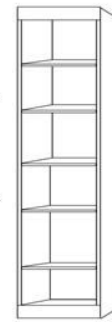

2 DRAWER TRAY

- NNFS 16 X 85 _____
- NNQS 16 X 90 _____
- NPNF 24 X 85 _____
- NPNQ 24 X 90 _____

FILE PENCIL DRAWER

- NLFS 16 X 85 _____
- NLQS 16 X 90 _____
- NPLF 24 X 85 _____
- NPLQ 24 X 90 _____

DOOR -TRAY- 2 DRAWERS

- NPUF 24 X 85 _____
- NPUQ 24 X 90 _____

3 DRAWER-DOOR

- NWFS 16 X 85 _____
- NWQS 16 X 90 _____
- NPWF 24 X 85 _____
- NPWQ 24 X 90 _____

2 DRAWER-TRAY-DOOR

- NXFS 16 X 85 _____
- NXQS 16 X 90 _____
- NPXF 24 X 85 _____
- NPXQ 24 X 90 _____

OPEN DOOR

- NDFS 16 X 85 _____
- NDQS 16 X 90 _____
- NPCF 24 X 85 _____
- NPCQ 24 X 90 _____

BOOKCASE

- NBFS 16 X 85 _____
- NBQS 16 X 90 _____
- NPBF 24 X 85 _____
- NPBQ 24 X 90 _____

2-DOOR

- NDFL 32 X 85 _____
- NDQL 32 X 90 _____

GUEST CHEST

- NPWU 32 X 85 _____

NIGHTSTAND

24 x 16 x 29

- NNS _____
- 2 DRAWERS/PENCIL
- NNST _____
- 2 DRAWERS/TRAY

FILE CART

- NFC \$ _____
- 16.5 x 21.5 x 28

FOLDING DESK