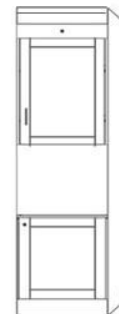

- NPUF 24 X 85 _____
- NPUQ 24 X 90 _____

3 DRAWER-DOOR

- NWFS 16 X 85 _____
- NWQS 16 X 90 _____
- NPWF 24 X 85 _____
- NPWQ 24 X 90 _____

2 DRAWER-TRAY-DOOR

- NXFS 16 X 85 _____
- NXQS 16 X 90 _____
- NPXF 24 X 85 _____
- NPXQ 24 X 90 _____

OPEN DOOR

- NDFS 16 X 85 _____
- NDQS 16 X 90 _____
- NPCF 24 X 85 _____
- NPCQ 24 X 90 _____

BOOKCASE

- NBFS 16 X 85 _____
- NBQS 16 X 90 _____
- NPBF 24 X 85 _____
- NPBQ 24 X 90 _____

2-DOOR

- NDFL 32 X 85 _____
- NDQL 32 X 90 _____

GUEST CHEST

- NPWU 32 X 85 _____

NIGHTSTAND

24 x 16 x 29

- NNS _____
- 2 DRAWERS/PENCIL
- NNST _____
- 2 DRAWERS/TRAY

FILE CART

- NFC \$ _____
- 16.5 x 21.5 x 28

FOLDING DESK

- NPAF 24 X 85 _____
- Desk is 48" Long
- Extends to 59"

BSDL-Shaped desktop (LSF or RSF) REQUIRES ADFL or ADQL

SHAPED DESK

- BSDL & NFD _____

STRAIGHT DESK

- BSD & NFD _____

DESK CART

- DC _____