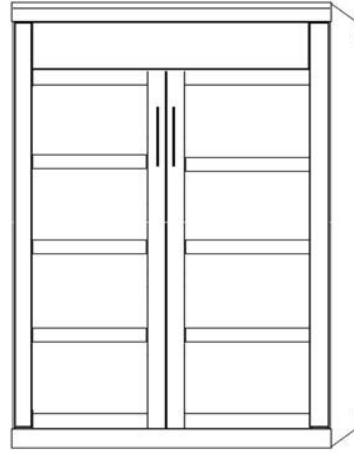

- #3 Nickel Bar
- #13 Bronze Bar
- #10 Cody Black
- #11 Cody Nickel
- #12 Cody Bronze
- #14 Cody Gold
- #15 Bridge Black
- #16 Bridge Bronze
- #17 Bridge Nickel
- #18 Bridge Gold

NV50 QUEEN

CLOSED- 65 x 17 x 90 OPEN - 65 x 86 x 90

NV46 FULL

CLOSED- 59 x 17 x 85 OPEN - 59 x 81 x 85

Can accommodate up to a 12" thick mattress

3 DRAWER

- NTFS 16 X 85 _____
- NTQS 16 X 90 _____
- NPTF 24 X 85 _____
- NPTQ 24 X 90 _____
- NPGF 32 X 85 _____
- NPGQ 32 X 90 _____