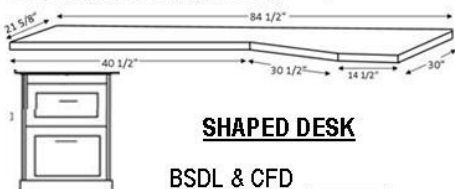

NIGHTSTAND

24 x 16 x 29

- CNS _____
- 2 DRAWERS/PENCIL
- CNST _____
- 2 DRAWERS/TRAY

FILE CART

- CFC _____
- 16.5 x 21.5 x 28

FOLDING DESK

- CPAF 25.5 X 85 _____
- Desk is 48" Long
- Extends to 59"

BSDL-Shaped desktop (LSF or RSF) Requires KDFL

SHAPED DESK

- BSDL & CFD _____

BSD-Straight desktop - Requires KPCF

STRAIGHT DESK

- BSD & CFD _____

DESK CART

- DC _____

63 x 21 7/8 x 31 1/2"