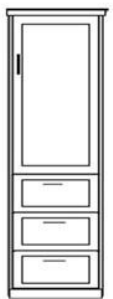

HARDWARE

- #3 Nickel Bar
- #13 Bronze Bar
- #10 Cody Black
- #11 Cody Nickel
- #12 Cody Bronze
- #14 Cody Gold
- #15 Bridge Black
- #16 Bridge Bronze
- #17 Bridge Nickel

CV50 QUEEN _____

- CLOSED- 69 x 18.5 x 92
- OPEN - 69 x 87 x 92

Accepts up to a 12" thick mattress

Please Specify Left or Right Side facing Pier Cabinets

3 DRAWER

- CTFS 18.5 X 85 _____
- CPTF 25.5 X 85 _____
- CPGF 33.5 X 85 _____

2 DRAWER TRAY

- CNFS 18.5 X 85 _____
- CPNF 25.5 X 85 _____

FILE PENCIL DRAWER

- CLFS 18.5 X 85 _____
- CPLF 25.5 X 85 _____

DOOR -TRAY- 2 DRAWERS

- CPUF 25.5 X 85 _____

3 DRAWER-DOOR

- CWFS 18.5 X 85 _____
- CPWF 24.5 X 85 _____

2 FILES-PENCIL-DOOR

- CXFS 18.5 X 85 _____
- CPXF 25.5 X 85 _____

OPEN DOOR

- CDFS 18.5 X 85 _____
- CPCF 25.5 X 85 _____

BOOKCASE

- CBFS 18.5 X 85 _____
- CPBF 25.5 X 85 _____

2-DOOR

- CDFL 33.5 X 85 _____

GUEST CHEST

- CPWU 33.5 X 85 _____