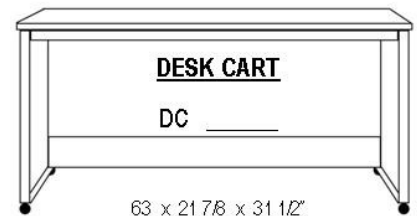

SHAPED DESK

- BSDL & CFD _____

BSD-Straight desktop - Requires KPCF

STRAIGHT DESK

- BSD & CFD _____

DESK CART

- DC _____

63 x 21 7/8 x 31 1/2"