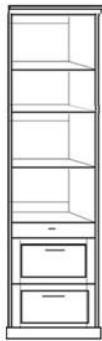

HARDWARE

- #3 Nickel Bar
- #13 Bronze Bar
- #10 Cody Black
- #11 Cody Nickel
- #12 Cody Bronze
- #14 Cody Gold
- #15 Bridge Black
- #16 Bridge Bronze
- #17 Bridge Nickel

CV50 QUEEN _____

- CLOSED- 69 x 18.5 x 92
- OPEN - 69 x 87 x 92

Accepts up to a 12" thick mattress

Please Specify Left or Right Side facing Pier Cabinets

3 DRAWER

- CTFS 18.5 X 85 _____
- CPTF 25.5 X 85 _____
- CPGF 33.5 X 85 _____

2 DRAWER TRAY

- CNFS 18.5 X 85 _____
- CPNF 25.5 X 85 _____

FILE PENCIL DRAWER

- CLFS 18.5 X 85 _____
- CPLF 25.5 X 85 _____

DOOR -TRAY- 2 DRAWERS

- CPUF 25.5 X 85 _____

3 DRAWER-DOOR

- CWFS 18.5 X 85 _____
- CPWF 24.5 X 85 _____

2 FILES-PENCIL-DOOR

- CXFS 18.5 X 85 _____
- CPXF 25.5 X 85 _____

OPEN DOOR

- CDFS 18.5 X 85 _____
- CPCF 25.5 X 85 _____

BOOKCASE

- CBFS 18.5 X 85 _____
- CPBF 25.5 X 85 _____

2-DOOR

- CDFL 33.5 X 85 _____

GUEST CHEST

- CPWU 33.5 X 85 _____