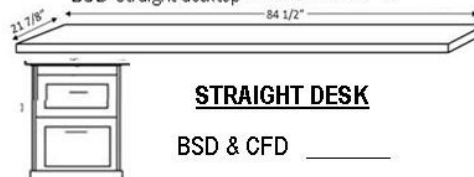

STRAIGHT DESK

- BSD & CFD _____