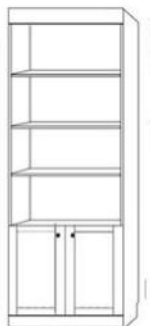

FILE PENCIL DRAWER

- YLFS 16 X 85 _____
- YLQS 16 X 90 _____
- YPLF 24 X 85 _____
- YPLQ 24 X 90 _____

DOOR -TRAY- 2 DRAWERS

- YPUF 24 X 85 _____
- YPUQ 24 X 90 _____

3 DRAWER-DOOR

- YWFS 16 X 85 _____
- YWQS 16 X 90 _____
- YPWF 24 X 85 _____
- YPWQ 24 X 90 _____

2 DRAWER-TRAY-DOOR

- YXFS 16 X 85 _____
- YXQS 16 X 90 _____
- YPMF 24 X 85 _____
- YPMQ 24 X 90 _____

OPEN DOOR

- YDFS 16 X 85 _____
- YDQS 16 X 90 _____
- YPCF 24 X 85 _____
- YPCQ 24 X 90 _____

BOOKCASE

- YBFS 16 X 85 _____
- YBQS 16 X 90 _____
- YBPF 24 X 85 _____
- YBQ 24 X 90 _____

2-DOOR

- YDFL 32 X 85 _____
- YDQL 32 X 90 _____

GUEST CHEST

- YPWU 32 X 85 _____

NIGHTSTAND

- 24 x 16 x 29
- YNS _____
- 2 DRAWERS/PENCIL
- YNST _____
- 2 DRAWERS/TRAY

FILE CART

- YFC \$ _____
- 16.5 x 21.5 x 28

FOLDING DESK

- YPAF 24 X 85 _____
- Desk is 48" Long
- Extends to 59"

DESK CART

- DC _____

63 x 21 7/8 x 31 1/2"

BSDL-Shaped desktop (LSF or RSF) REQUIRES ADFL or ADQL