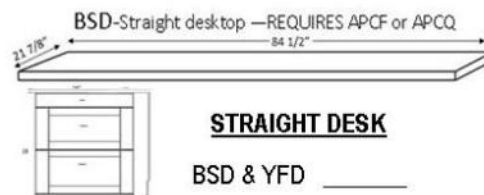

FILE CART

- YFC \$ _____
- 16.5 x 21.5 x 28

FOLDING DESK

- YPAF 24 X 85 _____
- Desk is 48" Long
- Extends to 59"

DESK CART

- DC _____

63 x 21 7/8 x 31 1/2"

BSDL-Shaped desktop (LSF or RSF) REQUIRES ADFL or ADQL

SHAPED DESK

- BSDL & YFD _____

STRAIGHT DESK

- BSD & YFD _____