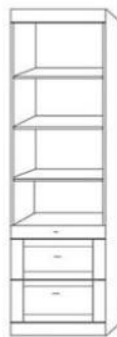

YV50 in Bark Gray Finish

YPWQ YV50 in Caramel Finish

YV46 YBFS YBFS Bark Gray

YV50 QUEEN

CLOSED— 65 x 17 x 90 OPEN— 65 x 86 x 90

YV46 FULL

CLOSED— 59 x 17 x 85 OPEN— 59 x 81 x 85

Can accommodate up to a 12" thick mattress

FINISH OPTIONS

- Cognac-R
- Caramel-B
- Bark Gray-BG
- Sunset-S
- Natural -N
- Maple-M
- Gray-G
- Cinnamon-E
- Espresso-D
- White-WH

HARDWARE

- #3 Nickel Bar
- #13 Bronze Bar
- #10 Cody Black
- #11 Cody Nickel
- #12 Cody Bronze
- #14 Cody Gold
- #15 Bridge Black
- #16 Bridge Bronze
- #17 Bridge Nickel
- #18 Bridge Gold

(WH & 2-

3 DRAWER

- YTFS 16 X 85 _____
- YTQS 16 X 90 _____
- YPTF 24 X 85 _____
- YPTQ 24 X 90 _____
- YPGF 32 X 85 _____
- YPGQ 32 X 90 _____

2 DRAWER TRAY

- YNFS 16 X 85 _____
- YNQS 16 X 90 _____
- YPNF 24 X 85 _____
- YPNQ 24 X 90 _____

FILE PENCIL DRAWER

- YLFS 16 X 85 _____
- YLQS 16 X 90 _____
- YPLF 24 X 85 _____
- YPLQ 24 X 90 _____

DOOR -TRAY- 2 DRAWERS

- YPUF 24 X 85 _____
- YPUQ 24 X 90 _____

3 DRAWER-DOOR

- YWFS 16 X 85 _____
- YWQS 16 X 90 _____
- YPWF 24 X 85 _____
- YPWQ 24 X 90 _____