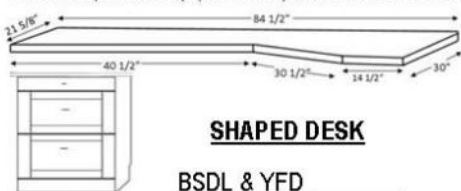

- YBFS 16 X 85 _____
- YBQS 16 X 90 _____
- YBPF 24 X 85 _____
- YBQ 24 X 90 _____

2-DOOR

- YDFL 32 X 85 _____
- YDQL 32 X 90 _____

GUEST CHEST

- YPWU 32 X 85 _____

NIGHTSTAND

- 24 x 16 x 29
- YNS _____
- 2 DRAWERS/PENCIL
- YNST _____
- 2 DRAWERS/TRAY

FILE CART

- YFC \$ _____
- 16.5 x 21.5 x 28

FOLDING DESK

- YPAF 24 X 85 _____
- Desk is 48" Long
- Extends to 59"

DESK CART

- DC _____

63 x 21 7/8 x 31 1/2"

BSDL-Shaped desktop (LSF or RSF) REQUIRES ADFL or ADQL

SHAPED DESK

- BSDL & YFD _____

STRAIGHT DESK

- BSD & YFD _____