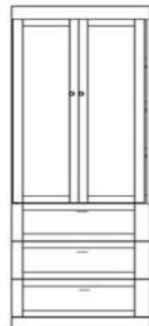

FILE PENCIL DRAWER

- YLFS 16 X 85 _____
- YLQS 16 X 90 _____
- YPLF 24 X 85 _____
- YPLQ 24 X 90 _____

DOOR -TRAY- 2 DRAWERS

- YPUF 24 X 85 _____
- YPUQ 24 X 90 _____

3 DRAWER-DOOR

- YWFS 16 X 85 _____
- YWQS 16 X 90 _____
- YPWF 24 X 85 _____
- YPWQ 24 X 90 _____

2 DRAWER-TRAY-DOOR

- YXFS 16 X 85 _____
- YXQS 16 X 90 _____
- YPMF 24 X 85 _____
- YPMQ 24 X 90 _____

OPEN DOOR

- YDFS 16 X 85 _____
- YDQS 16 X 90 _____
- YPCF 24 X 85 _____
- YPCQ 24 X 90 _____

BOOKCASE

- YBFS 16 X 85 _____
- YBQS 16 X 90 _____
- YBPF 24 X 85 _____
- YBQ 24 X 90 _____

2-DOOR

- YDFL 32 X 85 _____
- YDQL 32 X 90 _____

GUEST CHEST

- YPWU 32 X 85 _____

NIGHTSTAND

- 24 x 16 x 29
- YNS _____
- 2 DRAWERS/PENCIL
- YNST _____
- 2 DRAWERS/TRAY

FILE CART

- YFC \$ _____
- 16.5 x 21.5 x 28

FOLDING DESK

- YPAF 24 X 85 _____
- Desk is 48" Long
- Extends to 59"

DESK CART

- DC _____

63 x 21 7/8 x 31 1/2"

BSDL-Shaped desktop (LSF or RSF) REQUIRES ADFL or ADQL