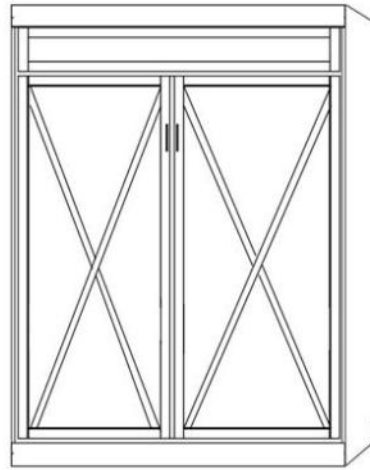

YV50 in Bark Gray Finish

YPWQ YV50 in Caramel Finish

YV46 YBFS YBFS Bark Gray

YV50 QUEEN

CLOSED— 65 x 17 x 90 OPEN— 65 x 86 x 90

YV46 FULL

CLOSED— 59 x 17 x 85 OPEN— 59 x 81 x 85

Can accommodate up to a 12" thick mattress