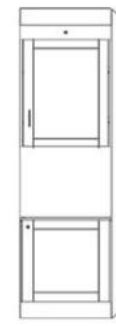

FILE PENCIL DRAWER

- YLFS 16 X 85 _____
- YLQS 16 X 90 _____
- YPLF 24 X 85 _____
- YPLQ 24 X 90 _____

DOOR -TRAY- 2 DRAWERS

- YPUF 24 X 85 _____
- YPUQ 24 X 90 _____

3 DRAWER-DOOR

- YWFS 16 X 85 _____
- YWQS 16 X 90 _____
- YPWF 24 X 85 _____
- YPWQ 24 X 90 _____

2 DRAWER-TRAY-DOOR

- YXFS 16 X 85 _____
- YXQS 16 X 90 _____
- YPMF 24 X 85 _____
- YPMQ 24 X 90 _____

OPEN DOOR

- YDFS 16 X 85 _____
- YDQS 16 X 90 _____
- YPCF 24 X 85 _____
- YPCQ 24 X 90 _____

BOOKCASE

- YBFS 16 X 85 _____
- YBQS 16 X 90 _____
- YBPF 24 X 85 _____
- YBQ 24 X 90 _____

2-DOOR

- YDFL 32 X 85 _____
- YDQL 32 X 90 _____

GUEST CHEST

- YPWU 32 X 85 _____

NIGHTSTAND

- 24 x 16 x 29
- YNS _____
- 2 DRAWERS/PENCIL
- YNST _____
- 2 DRAWERS/TRAY

FILE CART

- YFC \$ _____
- 16.5 x 21.5 x 28

FOLDING DESK

- YPAF 24 X 85 _____
- Desk is 48" Long
- Extends to 59"

DESK CART

- DC _____

63 x 21 7/8 x 31 1/2"

BSDL-Shaped desktop (LSF or RSF) REQUIRES ADFL or ADQL