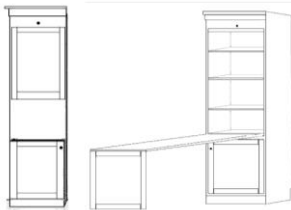

- Small (S) 16 x 17 x 85
- Medium (M) 24 x 17 x 85

OD (S or M)
Open/Door

*ODM used with
Straight Desk

PT (S or M)
Open/3 Drawer

PXM
Wardrobe/File/
Pencil Drawer
Medium Only

PLM
Open/File/
Pencil Drawer
Medium Only

OW (S or M)
Open/Drawer
w/ Pull Out Tray

PWM
Wardrobe/
3 Drawer
Medium Only

BK (S or M)
Bookcase

DPL
Large Desk Pier
31.5 x 17.25 x 85

**DPL used with
Shaped Desk

KP
Straight Desk
84.5 x 21 7/8 x 1.5
+
Pedestal
23.5 x 17.25 x 28.5

*Straight Desk only uses 'ODM' Pier

SKP
Shaped Desk
84.5 x 30 x .75
+
Pedestal
23.5 x 17.25 x 28.5

**Shaped Desk only uses 'DPL' pier

NS or NST
Nightstand
24 x 16 x 29

*Available with
Drawer (NS) or
Pullout Tray (NST)

FDP
Folding Desk Pier
24 x 85
Desk 48" Long
Extends to 59"

DC
Desk Cart
63 x 21 7/8 x 31 1/2

MC
Media Cart
63 x 16 x 26