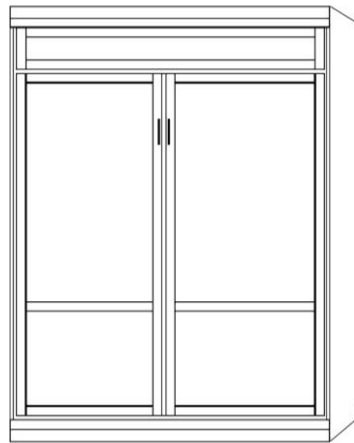

Tahoe

Retail Price Sheet

Finishes:

- Natural -N
- Maple -M
- Gray-G
- Sunset -S
- Cinnamon -E
- Chocolate -D
- Gray Bark - GB
- Cognac Red - R
- Caramel - B

- **White -WH
- **10% Up-Charge

Hardware:

- Stainless Bar #3 Cody Satin Nickel #11
- Atherly Bronze #6 Cody Bronze #12
- Atherly Nickel #8 Bronze Bar #13
- Cypress Satin Gold #9
- Cody Black #10

**Can accommodate up to 12" thick mattress

WO-Q QUEEN	WO-F FULL
Birch 65 x 17 x 90 65 x 86 x 90	Birch 59 x 17 x 85 59 x 81 x 85

WO PIERS

*All piers come standard 85" tall. Please specify if 90" tall needed.

- Small (S) 16 x 17 x 85
- Medium (M) 24 x 17 x 85

OD (S or M)
Open/Door

*ODM used with
Straight Desk

PT (S or M)
Open/3 Drawer

PXM
Wardrobe/File/
Pencil Drawer
Medium Only

PLM
Open/File/
Pencil Drawer
Medium Only

OW (S or M)
Open/Drawer
w/ Pull Out Tray

PWM
Wardrobe/
3 Drawer
Medium Only

BK (S or M)
Bookcase

DPL
Large Desk Pier
31.5 x 17.25 x 85

**DPL used with
Shaped Desk

KP
Straight Desk
84.5 x 21 7/8 x 1.5
+
Pedestal
23.5 x 17.25 x 28.5