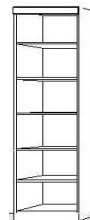

**Can accommodate up to 12" thick mattress

WO-Q QUEEN	WO-F FULL
Birch 65 x 17 x 90 65 x 86 x 90	Birch 59 x 17 x 85 59 x 81 x 85

WO PIERS

*All piers come standard 85" tall. Please specify if 90" tall needed.

- Small (S) 16 x 17 x 85
- Medium (M) 24 x 17 x 85

OD (S or M)
Open/Door

*ODM used with
Straight Desk

PT (S or M)
Open/3 Drawer

PXM
Wardrobe/File/
Pencil Drawer
Medium Only

PLM
Open/File/
Pencil Drawer
Medium Only

OW (S or M)
Open/Drawer
w/ Pull Out Tray

PWM
Wardrobe/
3 Drawer
Medium Only

BK (S or M)
Bookcase

DPL
Large Desk Pier
31.5 x 17.25 x 85

**DPL used with
Shaped Desk

KP
Straight Desk
84.5 x 21 7/8 x 1.5
+
Pedestal
23.5 x 17.25 x 28.5

*Straight Desk only uses 'ODM' Pier

SKP
Shaped Desk
84.5 x 30 x .75
+
Pedestal
23.5 x 17.25 x 28.5

**Shaped Desk only uses 'DPL' pier

NS or NST
Nightstand
24 x 16 x 29

*Available with
Drawer (NS) or
Pullout Tray (NST)