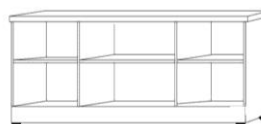

DC
Desk Cart
63 x 21 7/8 x 31 1/2

MC
Media Cart
63 x 16 x 26