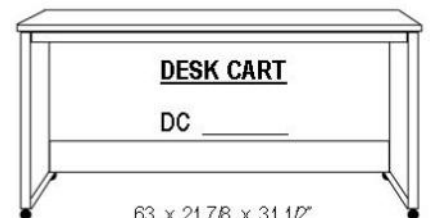

STRAIGHT DESK

- BSD & PFD _____

DESK CART

- DC _____

63 x 21 7/8 x 31 1/2"