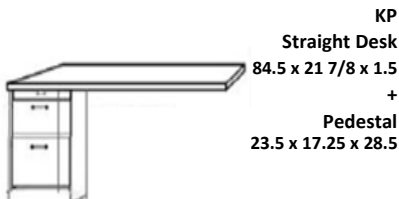

Dimensions:

	Closed / Open
WP-Q QUEEN	65 x 17.25 x 90
Birch	65 x 86 x 90
WP-F FULL	59 x 17.25 x 85
Birch	59 x 81 x 85

**Can accommodate up to 12" thick mattress

WP PIERS

*All piers come standard 85" tall. Please specify if 90" tall needed.

- Small (S) 15.75 x 17.25 x 85
- Medium (M) 23.5 x 17.25 x 85

OD (S or M)
Open/Door

PT (S or M)
Open/3 Drawer

PXM
Wardrobe/File/
Pencil Drawer
Medium Only

PLM
Open/File/
Pencil Drawer
Medium Only

OW (S or M)
Open/Drawer
w/ Pull Out Tray

PWM
Wardrobe/
3 Drawer
Medium Only

BK (S or M)
Bookcase

GC
Guest Chest
31.5 x 17.25 x 85
Large Only

DPL
Large Desk Pier
31.5 x 17.25 x 85

DU (L or R)
Door/Open/Pull
Out/2 Drawer
Medium Only

BFC
Rolling File Cart
16.5 x 21.5 x 28

NS or NST
Nightstand
24 x 16 x 29

*Available with
Drawer (NS) or
Pullout Tray
(NST)

KP
Straight Desk
84.5 x 21 7/8 x 1.5
+
Pedestal
23.5 x 17.25 x 28.5

SKP
Shaped Desk
84.5 x 31 x .75
+
Pedestal
23.5 x 17.25 x 28.5