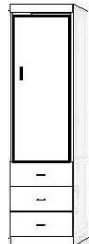

Dimensions:

	Closed / Open
WP-Q QUEEN	65 x 17.25 x 90
Birch	65 x 86 x 90
WP-F FULL	59 x 17.25 x 85
Birch	59 x 81 x 85

**Can accommodate up to 12" thick mattress

WP PIERS

*All piers come standard 85" tall. Please specify if 90" tall needed.

- Small (S) 15.75 x 17.25 x 85
- Medium (M) 23.5 x 17.25 x 85

OD (S or M)
Open/Door

PT (S or M)
Open/3 Drawer

PXM
Wardrobe/File/
Pencil Drawer
Medium Only

PLM
Open/File/
Pencil Drawer
Medium Only

OW (S or M)
Open/Drawer
w/ Pull Out Tray

PWM
Wardrobe/
3 Drawer
Medium Only

BK (S or M)
Bookcase

GC
Guest Chest
31.5 x 17.25 x 85
Large Only

DPL
Large Desk Pier
31.5 x 17.25 x 85

DU (L or R)
Door/Open/Pull
Out/2 Drawer
Medium Only

BFC
Rolling File Cart
16.5 x 21.5 x 28

NS or NST
Nightstand
24 x 16 x 29

*Available with
Drawer (NS) or
Pullout Tray
(NST)

KP
Straight Desk
84.5 x 21 7/8 x 1.5
+
Pedestal
23.5 x 17.25 x 28.5

SKP
Shaped Desk
84.5 x 31 x .75
+
Pedestal
23.5 x 17.25 x 28.5