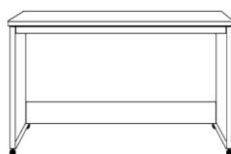

Dimensions:

	Closed / Open
WP-Q QUEEN	65 x 17.25 x 90
Birch	65 x 86 x 90
WP-F FULL	59 x 17.25 x 85
Birch	59 x 81 x 85

**Can accommodate up to 12" thick mattress

WP PIERS

*All piers come standard 85" tall. Please specify if 90" tall needed.

PWM
Wardrobe/
3 Drawer
Medium Only

BK (S or M)
Bookcase

GC
Guest Chest
31.5 x 17.25 x 85
Large Only

DPL
Large Desk Pier
31.5 x 17.25 x 85

DU (L or R)
Door/Open/Pull
Out/2 Drawer
Medium Only

BFC
Rolling File Cart
16.5 x 21.5 x 28

NS or NST
Nightstand
24 x 16 x 29

*Available with
Drawer (NS) or
Pullout Tray
(NST)

KP
Straight Desk
84.5 x 21 7/8 x 1.5
+
Pedestal
23.5 x 17.25 x 28.5

SKP
Shaped Desk
84.5 x 31 x .75
+
Pedestal
23.5 x 17.25 x 28.5

FDP
Folding Desk Pier
24 x 85
Desk 48" Long
Extends to 59"

Straight Desk only uses 'ODM' Pier

Shaped Desk only uses 'DPL' pier

DC
Desk Cart
63 x 21 7/8 x 31 1/2

MC
Media Cart
63 x 16 x 26