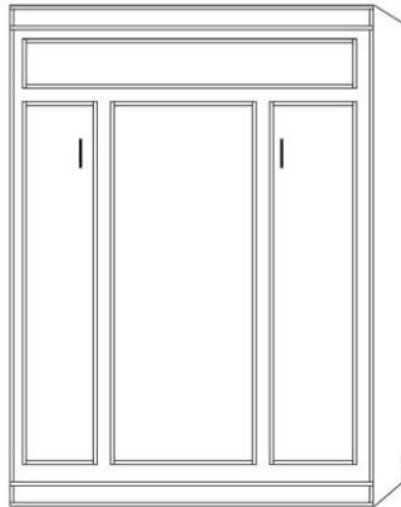

### PV50 QUEEN

CLOSED- 65 x 17 x 90    OPEN - 65 x 86 x 90