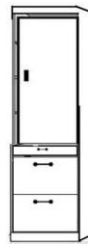

Dimensions:

	Closed / Open
WP-Q QUEEN	65 x 17.25 x 90
Birch	65 x 86 x 90
WP-F FULL	59 x 17.25 x 85
Birch	59 x 81 x 85

**Can accommodate up to 12" thick mattress

WP PIERS

*All piers come standard 85" tall. Please specify if 90" tall needed.

- Small (S) 15.75 x 17.25 x 85
- Medium (M) 23.5 x 17.25 x 85

OD (S or M)
Open/Door

PT (S or M)
Open/3 Drawer

PXM
Wardrobe/File/
Pencil Drawer
Medium Only

PLM
Open/File/
Pencil Drawer
Medium Only

OW (S or M)
Open/Drawer
w/ Pull Out Tray

PWM
Wardrobe/
3 Drawer
Medium Only

BK (S or M)
Bookcase

GC
Guest Chest
31.5 x 17.25 x 85
Large Only

DPL
Large Desk Pier
31.5 x 17.25 x 85

DU (L or R)
Door/Open/Pull
Out/2 Drawer
Medium Only

BFC
Rolling File Cart
16.5 x 21.5 x 28

NS or NST
Nightstand
24 x 16 x 29

*Available with
Drawer (NS) or
Pullout Tray
(NST)

KP
Straight Desk
84.5 x 21 7/8 x 1.5
+
Pedestal
23.5 x 17.25 x 28.5

SKP
Shaped Desk
84.5 x 31 x .75
+
Pedestal
23.5 x 17.25 x 28.5