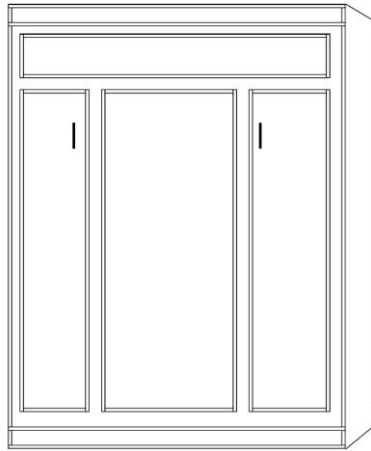

Dimensions:

	Closed / Open
WP-Q QUEEN	65 x 17.25 x 90
Birch	65 x 86 x 90
WP-F FULL	59 x 17.25 x 85
Birch	59 x 81 x 85

**Can accommodate up to 12" thick mattress

WP PIERS

*All piers come standard 85" tall. Please specify if 90" tall needed.

- Small (S) 15.75 x 17.25 x 85
- Medium (M) 23.5 x 17.25 x 85

OD (S or M)
Open/Door

PT (S or M)
Open/3 Drawer

PXM
Wardrobe/File/
Pencil Drawer
Medium Only

PLM
Open/File/
Pencil Drawer
Medium Only

OW (S or M)
Open/Drawer
w/ Pull Out Tray

NS or NST
Nightstand
24 x 16 x 29

*Available with
Drawer (NS) or
Pullout Tray
(NST)

KP
Straight Desk
84.5 x 21 7/8 x 1.5
+
Pedestal
23.5 x 17.25 x 28.5

SKP
Shaped Desk
84.5 x 31 x .75
+
Pedestal
23.5 x 17.25 x 28.5