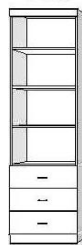

Dimensions:

	Closed / Open
WP-Q QUEEN	65 x 17.25 x 90
Birch	65 x 86 x 90
WP-F FULL	59 x 17.25 x 85
Birch	59 x 81 x 85

**Can accommodate up to 12" thick mattress

WP PIERS

*All piers come standard 85" tall. Please specify if 90" tall needed.

- Small (S) 15.75 x 17.25 x 85
- Medium (M) 23.5 x 17.25 x 85

OD (S or M)
Open/Door

PT (S or M)
Open/3 Drawer

PXM
Wardrobe/File/
Pencil Drawer
Medium Only

PLM
Open/File/
Pencil Drawer
Medium Only

OW (S or M)
Open/Drawer
w/ Pull Out Tray

PWM
Wardrobe/
3 Drawer
Medium Only

BK (S or M)
Bookcase

GC
Guest Chest
31.5 x 17.25 x 85
Large Only

DPL
Large Desk Pier
31.5 x 17.25 x 85

DU (L or R)
Door/Open/Pull
Out/2 Drawer
Medium Only

BFC
Rolling File Cart
16.5 x 21.5 x 28

NS or NST
Nightstand
24 x 16 x 29

*Available with
Drawer (NS) or
Pullout Tray
(NST)

KP
Straight Desk
84.5 x 21 7/8 x 1.5
+
Pedestal
23.5 x 17.25 x 28.5

SKP
Shaped Desk
84.5 x 31 x .75
+
Pedestal
23.5 x 17.25 x 28.5