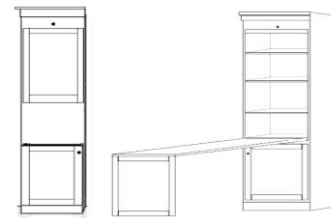

Dimensions:

	Closed / Open
WP-Q QUEEN	65 x 17.25 x 90
Birch	65 x 86 x 90
WP-F FULL	59 x 17.25 x 85
Birch	59 x 81 x 85

**Can accommodate up to 12" thick mattress

WP PIERS

*All piers come standard 85" tall. Please specify if 90" tall needed.

PWM
Wardrobe/
3 Drawer
Medium Only

BK (S or M)
Bookcase

GC
Guest Chest
31.5 x 17.25 x 85
Large Only

DPL
Large Desk Pier
31.5 x 17.25 x 85

DU (L or R)
Door/Open/Pull
Out/2 Drawer
Medium Only

BFC
Rolling File Cart
16.5 x 21.5 x 28

NS or NST
Nightstand
24 x 16 x 29

*Available with
Drawer (NS) or
Pullout Tray
(NST)

KP
Straight Desk
84.5 x 21 7/8 x 1.5
+
Pedestal
23.5 x 17.25 x 28.5

SKP
Shaped Desk
84.5 x 31 x .75
+
Pedestal
23.5 x 17.25 x 28.5

FDP
Folding Desk Pier
24 x 85
Desk 48" Long
Extends to 59"

Straight Desk only uses 'ODM' Pier

Shaped Desk only uses 'DPL' pier

DC
Desk Cart
63 x 21 7/8 x 31 1/2

MC
Media Cart
63 x 16 x 26