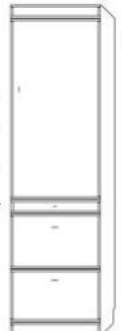

2 FILES-PENCIL-DOOR

- PXFS 16 X 85 _____
- PXQS 16 X 90 _____
- PPXF 24 X 85 _____
- PPXQ 24 X 90 _____