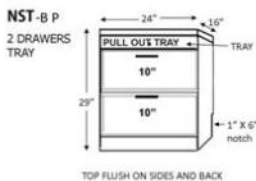

**2 DRAWER TRAY**

PNHQS 16 X 70.5 \_\_\_\_\_  
PNHQM 24 X 70.5 \_\_\_\_\_

**FILE PENCIL DRAWER**

PLHQS 16 X 70.5 \_\_\_\_\_  
PLHQM 24 X 70.5 \_\_\_\_\_

**2-DOOR**

PSHQL 32 X 70.5 \_\_\_\_\_

**OPEN DOOR**

PDHQS 16 X 70.5 \_\_\_\_\_  
PDHQM 24 X 70.5 \_\_\_\_\_

**BOOKCASE**

PBHQS 16 X 70.5 \_\_\_\_\_  
PBHQM 24 X 70.5 \_\_\_\_\_

**NIGHTSTAND**

24 x 16 x 29

PNS \_\_\_\_\_  
2 DRAWERS/PENCIL

**PNST**

2 DRAWERS/TRAY

**FILE CART**

PFC \_\_\_\_\_  
16.5 x 21.5 x 28  
File, pencil, drawer

BSDL— shaped desktop Requires PSHQL

BSD— straight desktop Requires PDHQM

**SHAPED DESK**

BSDL & PFD \_\_\_\_\_

**STRAIGHT DESK**

BSD & PFD \_\_\_\_\_