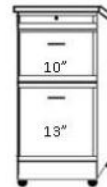

**2 DRAWER TRAY**

PNHQS 16 X 70.5 \_\_\_\_\_  
PNHQM 24 X 70.5 \_\_\_\_\_

**FILE PENCIL DRAWER**

PLHQS 16 X 70.5 \_\_\_\_\_  
PLHQM 24 X 70.5 \_\_\_\_\_

**2-DOOR**

PSHQL 32 X 70.5 \_\_\_\_\_

**OPEN DOOR**

PDHQS 16 X 70.5 \_\_\_\_\_  
PDHQM 24 X 70.5 \_\_\_\_\_

**BOOKCASE**

PBHQS 16 X 70.5 \_\_\_\_\_  
PBHQM 24 X 70.5 \_\_\_\_\_

**NIGHTSTAND**

24 x 16 x 29

PNS \_\_\_\_\_  
2 DRAWERS/PENCIL

**PNST**

2 DRAWERS/TRAY

**FILE CART**

PFC \_\_\_\_\_  
16.5 x 21.5 x 28  
File, pencil, drawer

BSDL— shaped desktop Requires PSHQL

BSD— straight desktop Requires PDHQM

**SHAPED DESK**

BSDL & PFD \_\_\_\_\_

**STRAIGHT DESK**

BSD & PFD \_\_\_\_\_

**DESK CART**

DC \_\_\_\_\_

63 x 21 7/8 x 31 1/2"