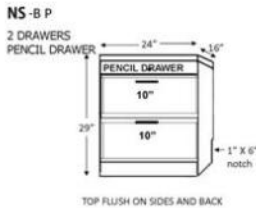

**2 DRAWER TRAY**

PNHQS 16 X 70.5 \_\_\_\_\_  
PNHQM 24 X 70.5 \_\_\_\_\_

**FILE PENCIL DRAWER**

PLHQS 16 X 70.5 \_\_\_\_\_  
PLHQM 24 X 70.5 \_\_\_\_\_

**2-DOOR**

PSHQL 32 X 70.5 \_\_\_\_\_

**OPEN DOOR**

PDHQS 16 X 70.5 \_\_\_\_\_  
PDHQM 24 X 70.5 \_\_\_\_\_

**BOOKCASE**

PBHQS 16 X 70.5 \_\_\_\_\_  
PBHQM 24 X 70.5 \_\_\_\_\_

**NIGHTSTAND**

24 x 16 x 29

PNS \_\_\_\_\_  
2 DRAWERS/PENCIL

**PNST**

2 DRAWERS/TRAY

**FILE CART**

**DESK CART**

DC \_\_\_\_\_

63 x 21 7/8 x 31 1/2"