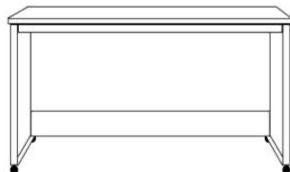

Dimensions:

	Closed / Open
WPZ-Q	
QUEEN	85 x 17 x 70.5
Birch	85 x 66 x 70.5

**Finished Top Additional Fee

**Can accommodate up to 12" thick mattress

WPZ PIERS

*WBZ piers come standard 70.5" tall.

- Small (S) 16 x 17 x 70.5
- Medium (M) 24 x 17 x 70.5

*Available with
Drawer (NS) or
Pullout Tray
(NST)

KP
Straight Desk
84.5 x 21 7/8 x 1.5
+
Pedestal
23.5 x 17.25 x 28.5

FDP
Folding Desk Pier
24 x 85
Desk 48" Long
Extends to 59"

Straight Desk only uses 'ODM' Pier

DC
Desk Cart
63 x 21 7/8 x 31 1/2

MC
Media Cart
63 x 16 x 26