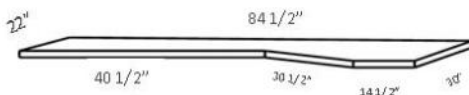

**2 DRAWER TRAY**

PNHQS 16 X 70.5 \_\_\_\_\_  
PNHQM 24 X 70.5 \_\_\_\_\_

**FILE PENCIL DRAWER**

PLHQS 16 X 70.5 \_\_\_\_\_  
PLHQM 24 X 70.5 \_\_\_\_\_

**2-DOOR**

PSHQL 32 X 70.5 \_\_\_\_\_

**OPEN DOOR**

PDHQS 16 X 70.5 \_\_\_\_\_  
PDHQM 24 X 70.5 \_\_\_\_\_

**BOOKCASE**

PBHQS 16 X 70.5 \_\_\_\_\_  
PBHQM 24 X 70.5 \_\_\_\_\_

**NIGHTSTAND**

24 x 16 x 29

PNS \_\_\_\_\_  
2 DRAWERS/PENCIL

**PNST**

2 DRAWERS/TRAY

**FILE CART**

PFC \_\_\_\_\_  
16.5 x 21.5 x 28  
File, pencil, drawer

BSDL— shaped desktop Requires PSHQL

BSD— straight desktop Requires PDHQM

**SHAPED DESK**

BSDL & PFD \_\_\_\_\_

**STRAIGHT DESK**

BSD & PFD \_\_\_\_\_