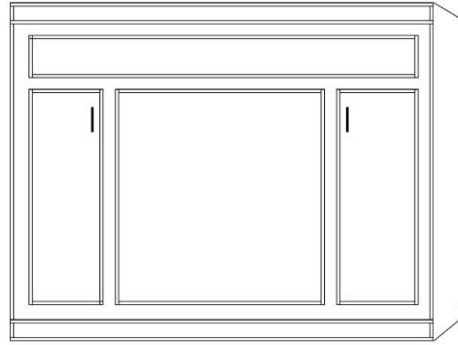

Dimensions:

	Closed / Open
WPZ-Q	
QUEEN	85 x 17 x 70.5
Birch	85 x 66 x 70.5

**Finished Top Additional Fee

**Can accommodate up to 12" thick mattress

WPZ PIERS

*WBZ piers come standard 70.5" tall.

- Small (S) 16 x 17 x 70.5
- Medium (M) 24 x 17 x 70.5

*Available with
Drawer (NS) or
Pullout Tray
(NST)

KP
Straight Desk
84.5 x 21 7/8 x 1.5
+
Pedestal
23.5 x 17.25 x 28.5

FDP
Folding Desk Pier
24 x 85
Desk 48" Long
Extends to 59"

Straight Desk only uses 'ODM' Pier