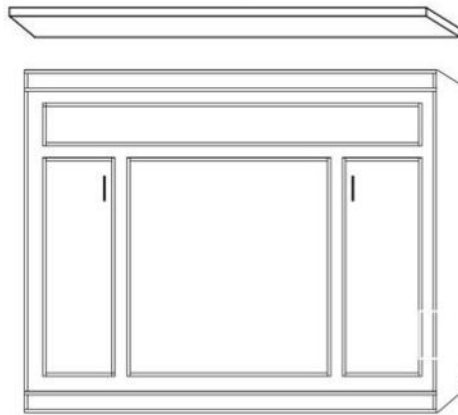

PS50 QUEEN \_\_\_\_\_  
PS50 TOP \_\_\_\_\_

CLOSED— 85 W x 17 D x 70.5 H  
OPEN — 85 W x 66 D x 70.5 H

Accepts up to a 12" thick mattress

**3 DRAWER**

PTHQS 16 X 70.5 \_\_\_\_\_  
PTHQM 24 X 70.5 \_\_\_\_\_