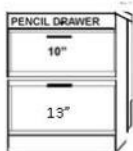

**2 DRAWER TRAY**

PNHQS 16 X 70.5 \_\_\_\_\_  
PNHQM 24 X 70.5 \_\_\_\_\_

**FILE PENCIL DRAWER**

PLHQS 16 X 70.5 \_\_\_\_\_  
PLHQM 24 X 70.5 \_\_\_\_\_

**2-DOOR**

PSHQL 32 X 70.5 \_\_\_\_\_

**OPEN DOOR**

PDHQS 16 X 70.5 \_\_\_\_\_  
PDHQM 24 X 70.5 \_\_\_\_\_

**BOOKCASE**

PBHQS 16 X 70.5 \_\_\_\_\_  
PBHQM 24 X 70.5 \_\_\_\_\_

**NIGHTSTAND**

24 x 16 x 29

PNS \_\_\_\_\_  
2 DRAWERS/PENCIL

**PNST**

2 DRAWERS/TRAY

**FILE CART**

PFC \_\_\_\_\_  
16.5 x 21.5 x 28  
File, pencil, drawer

BSDL— shaped desktop Requires PSHQL

BSD— straight desktop Requires PDHQM

**SHAPED DESK**

BSDL & PFD \_\_\_\_\_

**STRAIGHT DESK**

BSD & PFD \_\_\_\_\_

**DESK CART**

DC \_\_\_\_\_

63 x 21 7/8 x 31 1/2"