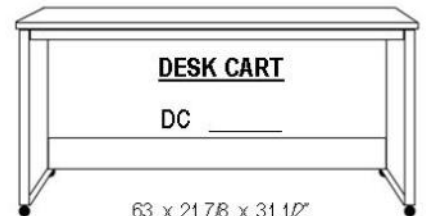

**BOOKCASE**

PBHQS 16 X 70.5 \_\_\_\_\_  
PBHQM 24 X 70.5 \_\_\_\_\_

**NIGHTSTAND**

24 x 16 x 29

PNS \_\_\_\_\_  
2 DRAWERS/PENCIL

**PNST**

2 DRAWERS/TRAY

**FILE CART**

PFC \_\_\_\_\_  
16.5 x 21.5 x 28  
File, pencil, drawer

BSDL— shaped desktop Requires PSHQL

BSD— straight desktop Requires PDHQM

**SHAPED DESK**

BSDL & PFD \_\_\_\_\_

**STRAIGHT DESK**

BSD & PFD \_\_\_\_\_

**DESK CART**

DC \_\_\_\_\_

63 x 21 7/8 x 31 1/2"