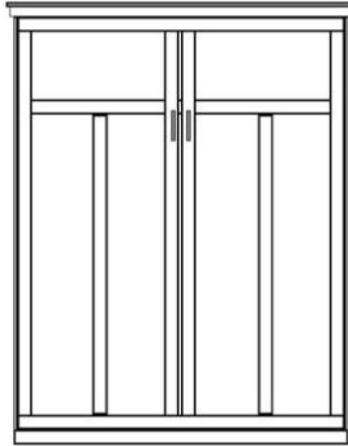

Wallbeds
"n" More

A comfortable extra
bed for any room!

LODGE

LPNF, LV50, LPNF

Caramel Finish

CARAMEL

NATURAL

COGNAC

LV50 QUEEN _____

- CLOSED- 69 x 18.5 x 92
- OPEN -69 x 87 x 92

Accepts up to a 12" thick mattress

Please Specify Left or Right Side facing Pier Cabinets

3 DRAWER

- LTFS 18.5 X 85 _____
- LPTF 25.5 X 85 _____
- LPGF 33.5 X 85 _____