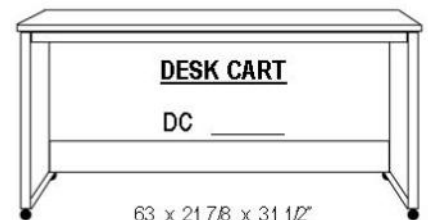

- LPAF 25.5 X 85 _____
- Desk is 48" Long
- Extends to 59"

BSDL- shaped desktop- Requires LDfL

SHAPED DESK

- BSDL & LFD _____

BSD- straight desktop- Requires LPCF

STRAIGHT DESK

- BSD & LFD _____

DESK CART