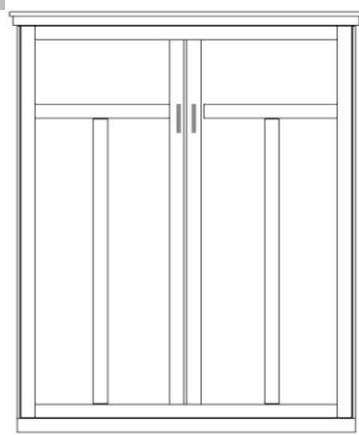

Lodge

Retail Price Sheet

Finishes:

- Cognac Red - R Caramel - B
- Natural -N Sunset -S
- Maple -M Grey Bark - GB
- Gray-G Chocolate -D
- Cinnamon -E

Dimensions:

		Closed / Open
WL-Q	Lodge	
Queen		69 x 18.5 x 90
Birch		69 x 87 x 90

**Can accommodate up to 12" thick mattress

Hardware:

- Stainless Bar #3
- Atherly Bronze #6
- Atherly Nickel #8
- Cypress Satin Gold #9
- Cody Black #10
- Cody Satin Nickel #11
- Cody Bronze #12
- Bronze Bar #13

Lodge Bed

WL PIERS

*All piers come standard 85" tall.

- Small (S) 17.5 x 18.5 x 85
- Medium (M) 25.5 x 18.5 x 85
- Large (L) 33.5 x 18.5 x 85

	OD (S or M) Open/Door		PT (S, M or L) Open/3 Drawer		PXM Wardrobe/File/ Pencil Drawer Medium Only		PL Open/File/ Pencil Drawer (S or M)
	OW (S or M) Open/Drawer w/ Pull Out Tray		PWM Wardrobe/ 3 Drawer Medium Only		BK (S or M) Bookcase		DU (L or R) Door/Open/Pull Out/2 Drawer
	SKP Shaped Desk 83 x 31 x .75 + Pedestal 24 x 17 x 29		Straight Desk only uses 'ODM' Pier		KP Straight Desk 83 x 21 7/8 x 1.5 + Pedestal 24 x 17 x 29		DPL Large Desk Pier 33.5 x 18.5 x 85
	FDP Folding Desk Pier 24 x 85 Desk 48" Long Extends to 59"		DC Desk Cart 63 x 21 7/8 31 1/2		MC Media Cart 63 x 16 x 26		NS or NST Nightstand 24 x 16 x 29 *Available with Drawer (NS) or Pullout Tray (NST)