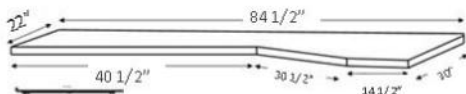

2 FILES-PENCIL-DOOR

- LXFS 18.5 X 85 _____
- LPXF 25.5 X 85 _____

OPEN DOOR

- LDfs 18.5 X 85 _____
- LPCF 25.5 X 85 _____

BOOKCASE

- LBFS 18.5 X 85 _____
- LPBF 25.5 X 85 _____

2-DOOR

- LDfL 33.5 X 85 _____

GUEST CHEST

- LPWU 33.5 X 85 _____

NIGHTSTAND

24 x 16 x 29

- LNS _____
- 2 DRAWERS/PENCIL
- LNST _____
- 2 DRAWERS/TRAY

FILE CART

- LFC _____
- 16.5 x 21.5 x 28

FOLDING DESK

- LPAF 25.5 X 85 _____
- Desk is 48" Long
- Extends to 59"

BSDL- shaped desktop- Requires LDfL

SHAPED DESK

- BSDL & LFD _____

BSD- straight desktop- Requires LPCF

STRAIGHT DESK

- BSD & LFD _____

DESK CART