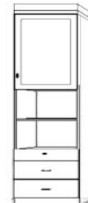

## Retail Price Sheet

**Keystone Bed**

**WK PIERS**

\*All piers come standard 85" tall.

- Small (S) 17.5 x 18.5 x 85
- Medium (M) 25.5 x 18.5 x 85
- Large (L) 33.5 x 18.5 x 85

**Finishes:**

- Cognac Red - R
- Natural -N
- Maple -M
- Gray-G
- Caramel - B
- Sunset -S
- Grey Bark - GB
- Cinnamon -E

\*\*Can accommodate up to 12" thick mattress

OD (S or M)  
Open/Door

PT (S, M or L)  
Open/3 Drawer

PXM  
Wardrobe/File/  
Pencil Drawer  
Medium Only

PL  
Open/File/  
Pencil Drawer  
(S or M)

OW (S or M)  
Open/Drawer  
w/ Pull Out Tray

PWM  
Wardrobe/  
3 Drawer  
Medium Only

BK (S or M)  
Bookcase

DU (L or R)  
Door/Open/Pull  
Out/2 Drawer

SKP  
Shaped Desk  
83 x 31 x .75  
+  
Pedestal  
24 x 17 x 29

KP  
Straight Desk  
83 x 21 7/8 x 1.5  
+  
Pedestal  
24 x 17 x 29

DPL  
Large Desk Pier  
33.5 x 18.5 x 85

Shaped Desk only uses 'DPL' pier

Straight Desk only uses 'ODM' Pier

FDP  
Folding Desk Pier  
24 x 85  
  
Desk 48" Long  
Extends to 59"

DC  
Desk Cart  
63 x 21 7/8 x 31 1/2  
  
MC  
Media Cart  
63 x 16 x 26