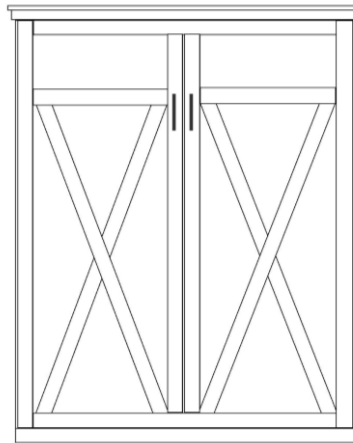

## Retail Price Sheet

**Keystone Bed**

**WK PIERS**

\*All piers come standard 85" tall.

- Small (S) 17.5 x 18.5 x 85
- Medium (M) 25.5 x 18.5 x 85
- Large (L) 33.5 x 18.5 x 85

**Finishes:**

- Cognac Red - R
- Natural -N
- Maple -M
- Gray-G
- Caramel - B
- Sunset -S
- Grey Bark - GB
- Cinnamon -E

**Hardware:**

- Stainless Bar #3
- Atherly Bronze #6
- Atherly Nickel #8
- Cypress Satin Gold #9
- Cody Black #10
- Cody Satin Nickel #11
- Cody Bronze #12
- Bronze Bar #13

**Dimensions:**

		Closed / Open
<b>WK-Q</b>	<b>Keystone</b>	
<b>Queen</b>		69 x 18.5 x 90
Birch		69 x 87 x 90

DPL  
Large Desk Pier  
33.5 x 18.5 x 85

Shaped Desk only uses 'DPL' pier

Straight Desk only uses 'ODM' Pier

FDP  
Folding Desk Pier  
24 x 85  
  
Desk 48" Long  
Extends to 59"

DC  
Desk Cart  
63 x 21 7/8 x 31 1/2  
  
MC  
Media Cart  
63 x 16 x 26

NS or NST  
Nightstand  
24 x 16 x 29  
  
\*Available with  
Drawer (NS) or  
Pullout Tray (NST)