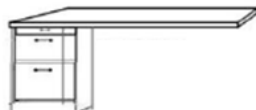

PWM  
Wardrobe/  
3 Drawer  
Medium Only

BK (S or M)  
Bookcase

DU (L or R)  
Door/Open/Pull  
Out/2 Drawer

SKP  
Shaped Desk  
83 x 31 x .75  
+  
Pedestal  
24 x 17 x 29

KP  
Straight Desk  
83 x 21 7/8 x 1.5  
+  
Pedestal  
24 x 17 x 29

DPL  
Large Desk Pier  
33.5 x 18.5 x 85

Shaped Desk only uses 'DPL' pier

Straight Desk only uses 'ODM' Pier

FDP  
Folding Desk Pier  
24 x 85  
  
Desk 48" Long  
Extends to 59"

DC  
Desk Cart  
63 x 21 7/8 x 31 1/2  
  
MC  
Media Cart  
63 x 16 x 26