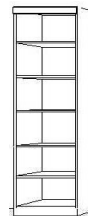

## Retail Price Sheet

**Keystone Bed**

**WK PIERS**

\*All piers come standard 85" tall.

- Small (S) 17.5 x 18.5 x 85
- Medium (M) 25.5 x 18.5 x 85
- Large (L) 33.5 x 18.5 x 85

**Finishes:**

- Cognac Red - R
- Natural -N
- Maple -M
- Gray-G
- Caramel - B
- Sunset -S
- Grey Bark - GB
- Cinnamon -E

\*\*Can accommodate up to 12" thick mattress

OD (S or M)  
Open/Door

PT (S, M or L)  
Open/3 Drawer

PXM  
Wardrobe/File/  
Pencil Drawer  
Medium Only

PL  
Open/File/  
Pencil Drawer  
(S or M)

OW (S or M)  
Open/Drawer  
w/ Pull Out Tray

PWM  
Wardrobe/  
3 Drawer  
Medium Only

BK (S or M)  
Bookcase

DU (L or R)  
Door/Open/Pull  
Out/2 Drawer

SKP  
Shaped Desk  
83 x 31 x .75  
+  
Pedestal  
24 x 17 x 29

KP  
Straight Desk  
83 x 21 7/8 x 1.5  
+  
Pedestal  
24 x 17 x 29

DPL  
Large Desk Pier  
33.5 x 18.5 x 85

Shaped Desk only uses 'DPL' pier

Straight Desk only uses 'ODM' Pier

FDP  
Folding Desk Pier  
24 x 85  
  
Desk 48" Long  
Extends to 59"

DC  
Desk Cart  
63 x 21 7/8 x 31 1/2  
  
MC  
Media Cart  
63 x 16 x 26