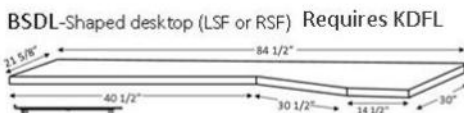

FILE CART

- KFC _____
- 16.5 x 21.5 x 28

FOLDING DESK

- KPAF 25.5 X 85 _____
- Desk is 48" Long
- Extends to 59"

DESK CART

- DC _____

63 x 21 7/8 x 31 1/2"

SHAPED DESK