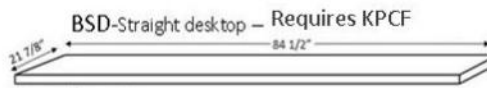

STRAIGHT DESK

- BSD & LFD _____