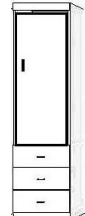

## Retail Price Sheet

**Keystone Bed**

**WK PIERS**

\*All piers come standard 85" tall.

- Small (S) 17.5 x 18.5 x 85
- Medium (M) 25.5 x 18.5 x 85
- Large (L) 33.5 x 18.5 x 85

**Finishes:**

- Cognac Red - R
- Natural -N
- Maple -M
- Gray-G
- Caramel - B
- Sunset -S
- Grey Bark - GB
- Cinnamon -E

\*\*Can accommodate up to 12" thick mattress

OD (S or M)  
Open/Door

PT (S, M or L)  
Open/3 Drawer

PXM  
Wardrobe/File/  
Pencil Drawer  
Medium Only

PL  
Open/File/  
Pencil Drawer  
(S or M)

OW (S or M)  
Open/Drawer  
w/ Pull Out Tray

PWM  
Wardrobe/  
3 Drawer  
Medium Only

BK (S or M)  
Bookcase

DU (L or R)  
Door/Open/Pull  
Out/2 Drawer

SKP  
Shaped Desk  
83 x 31 x .75  
+  
Pedestal  
24 x 17 x 29

KP  
Straight Desk  
83 x 21 7/8 x 1.5  
+  
Pedestal  
24 x 17 x 29

DPL  
Large Desk Pier  
33.5 x 18.5 x 85

Shaped Desk only uses 'DPL' pier

Straight Desk only uses 'ODM' Pier

FDP  
Folding Desk Pier  
24 x 85  
  
Desk 48" Long  
Extends to 59"

DC  
Desk Cart  
63 x 21 7/8 x 31 1/2  
  
MC  
Media Cart  
63 x 16 x 26