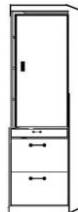

Dimensions:

		Closed / Open
WT-Q QUEEN		88.5 x 50.5 x 90
	Birch	88.5 x 70 x 90
WT-F FULL		84 x 44 x 90
	Birch	84 x 64 x 90

Depth of Bed Cabinets w/out Desk:
Queen - 22.5" Deep
Full - 17" Deep

Hiddenbed With Hutch on Top

* Pillow Box available in Queen size only

****HIDDENBEDS ACCOMMODATE MATTRESSES UP TO 10" THICK MAXIMUM****

WT PIERS

*WT piers come standard 90" tall.

- Small (S) 16 x 17 x 90
- Medium (M) 24 x 17 x 90

OD (S or M)
Open/Door

PT (S or M)
Open/3 Drawer

PXM
Wardrobe/File/
Pencil Drawer
Medium Only

PLM
Open/File/
Pencil Drawer
Medium Only

OW (S or M)
Open/Drawer
w/ Pull Out Tray

PWM
Wardrobe/
3 Drawer
Medium Only

BK (S or M)
Bookcase

DC
Desk Cart
63 x 21 7/8 x 31 1/2

NS or NST
Nightstand
24 x 16 x 29

MC
Media Cart
63 x 16 x 26

*Available with
Drawer (NS) or
Pullout Tray
(NST)