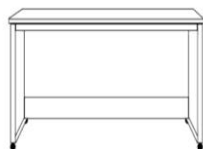

Dimensions:

		Closed / Open
WT-Q QUEEN		88.5 x 50.5 x 90
	Birch	88.5 x 70 x 90
WT-F FULL		84 x 44 x 90
	Birch	84 x 64 x 90

Depth of Bed Cabinets w/out Desk:
Queen - 22.5" Deep
Full - 17" Deep

Hiddenbed With Hutch on Top

* Pillow Box available in Queen size only

****HIDDENBEDS ACCOMMODATE MATTRESSES UP TO 10" THICK MAXIMUM****

WT PIERS

*WT piers come standard 90" tall.

- Small (S) 16 x 17 x 90
- Medium (M) 24 x 17 x 90

OD (S or M)
Open/Door

PT (S or M)
Open/3 Drawer

PXM
Wardrobe/File/
Pencil Drawer
Medium Only

PLM
Open/File/
Pencil Drawer
Medium Only

OW (S or M)
Open/Drawer
w/ Pull Out Tray

PWM
Wardrobe/
3 Drawer
Medium Only

BK (S or M)
Bookcase

DC
Desk Cart
63 x 21 7/8 x 31 1/2

NS or NST
Nightstand
24 x 16 x 29

MC
Media Cart
63 x 16 x 26

*Available with
Drawer (NS) or
Pullout Tray
(NST)