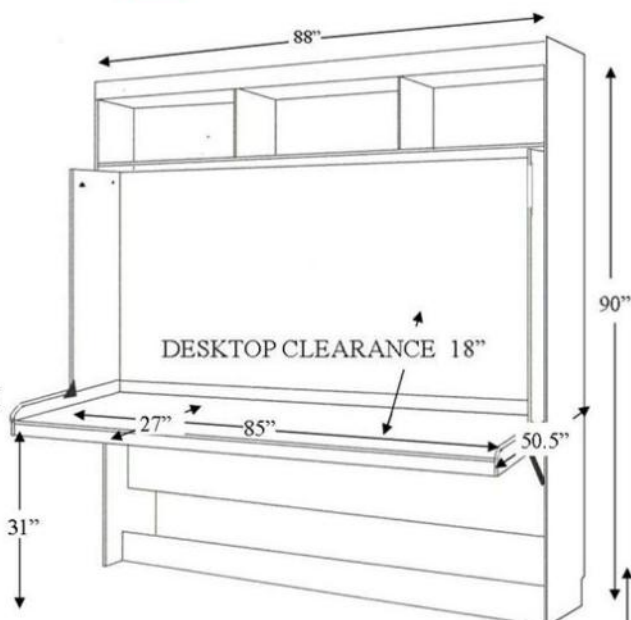

AW50 QUEEN

CLOSED -DESK- 88 x 50.5 x 90
OPEN -BED- 88 x 70 x 90

1" X 6" BASEBOARD NOTCH

FILE PENCIL DRAWER

- ALFS 16 X 85 _____
- ALQS 16 X 90 _____
- APLF 24 X 85 _____
- APLQ 24 X 90 _____

3 DRAWER

- ATFS 16 X 85 _____
- ATQS 16 X 90 _____
- APTF 24 X 85 _____
- APTQ 24 X 90 _____
- APGF 32 X 85 _____
- APGQ 32 X 90 _____

- AXFS 16 X 85 _____
- AXQS 16 X 90 _____
- APXF 24 X 85 _____
- APXQ 24 X 90 _____

3 DRAWER-DOOR

- AWFS 16 X 85 _____
- AWQS 16 X 90 _____
- APWF 24 X 85 _____
- APWQ 24 X 90 _____

BOOKCASE

- ABFS 16 X 85 _____
- ABQS 16 X 90 _____
- APBF 24 X 85 _____
- APBQ 24 X 90 _____

FILE CART

AFC _____
16.5 x 21.5 x 28

DESK CART

DC _____

63 x 21 7/8 x 31 1/2"