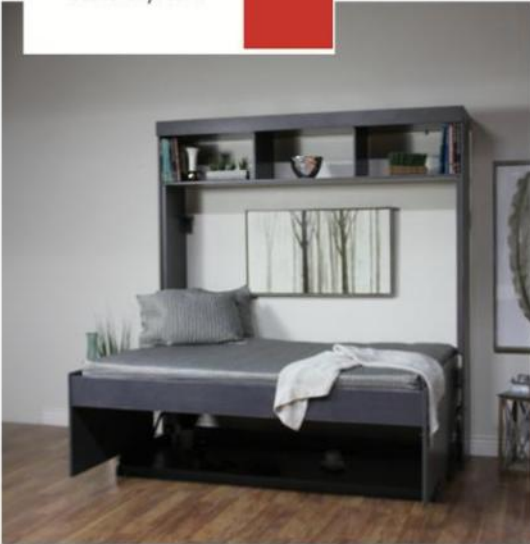

Wallbeds
"n" More

A comfortable extra
bed for any room!

HIDDENBED WITH HUTCH

BARK GRAY

SUNSET

HIDDENBED WITH HUTCH

FINISH OPTIONS

- Cognac-R
- Caramel-B
- Bark Gray-BG
- Sunset-S
- Natural -N
- Maple-M
- Gray-G
- Cinnamon-E
- Espresso-D
- White-WH
(WH 10% Up-Charge)