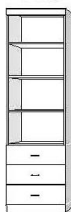

Dimensions:

		Closed / Open
WT-Q QUEEN		88.5 x 50.5 x 90
	Birch	88.5 x 70 x 90
WT-F FULL		84 x 44 x 90
	Birch	84 x 64 x 90

Depth of Bed Cabinets w/out Desk:
Queen - 22.5" Deep
Full - 17" Deep

Hiddenbed With Hutch on Top

* Pillow Box available in Queen size only

****HIDDENBEDS ACCOMMODATE MATTRESSES UP TO 10" THICK MAXIMUM****

WT PIERS

*WT piers come standard 90" tall.

- Small (S) 16 x 17 x 90
- Medium (M) 24 x 17 x 90

OD (S or M)
Open/Door

PT (S or M)
Open/3 Drawer

PXM
Wardrobe/File/
Pencil Drawer
Medium Only

PLM
Open/File/
Pencil Drawer
Medium Only

OW (S or M)
Open/Drawer
w/ Pull Out Tray

PWM
Wardrobe/
3 Drawer
Medium Only

BK (S or M)
Bookcase

DC
Desk Cart
63 x 21 7/8 x 31 1/2

NS or NST
Nightstand
24 x 16 x 29

MC
Media Cart
63 x 16 x 26

*Available with
Drawer (NS) or
Pullout Tray
(NST)