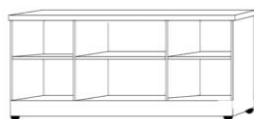

Dimensions:

		Closed / Open
WT-Q QUEEN		88.5 x 50.5 x 90
	Birch	88.5 x 70 x 90
WT-F FULL		84 x 44 x 90
	Birch	84 x 64 x 90

Depth of Bed Cabinets w/out Desk:
Queen - 22.5" Deep
Full - 17" Deep

Hiddenbed With Hutch on Top

* Pillow Box available in Queen size only

****HIDDENBEDS ACCOMMODATE MATTRESSES UP TO 10" THICK MAXIMUM****

WT PIERS

*WT piers come standard 90" tall.

- Small (S) 16 x 17 x 90
- Medium (M) 24 x 17 x 90

OD (S or M)
Open/Door

PT (S or M)
Open/3 Drawer

PXM
Wardrobe/File/
Pencil Drawer
Medium Only

PLM
Open/File/
Pencil Drawer
Medium Only

OW (S or M)
Open/Drawer
w/ Pull Out Tray

PWM
Wardrobe/
3 Drawer
Medium Only

BK (S or M)
Bookcase

DC
Desk Cart
63 x 21 7/8 x 31 1/2

NS or NST
Nightstand
24 x 16 x 29

MC
Media Cart
63 x 16 x 26

*Available with
Drawer (NS) or
Pullout Tray
(NST)