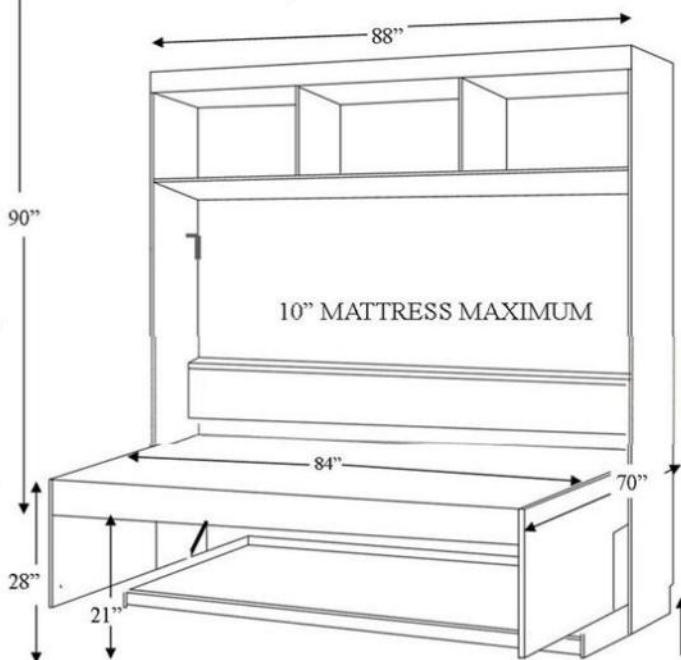

AW50 QUEEN

CLOSED -DESK- 88 x 50.5 x 90
OPEN -BED- 88 x 70 x 90

1" X 6" BASEBOARD NOTCH

FILE PENCIL DRAWER

- ALFS 16 X 85 _____
- ALQS 16 X 90 _____
- APLF 24 X 85 _____
- APLQ 24 X 90 _____

3 DRAWER

- ATFS 16 X 85 _____
- ATQS 16 X 90 _____
- APTF 24 X 85 _____
- APTQ 24 X 90 _____
- APGF 32 X 85 _____
- APGQ 32 X 90 _____

- AXFS 16 X 85 _____
- AXQS 16 X 90 _____
- APXF 24 X 85 _____
- APXQ 24 X 90 _____

3 DRAWER-DOOR

- AWFS 16 X 85 _____
- AWQS 16 X 90 _____
- APWF 24 X 85 _____
- APWQ 24 X 90 _____

BOOKCASE

- ABFS 16 X 85 _____
- ABQS 16 X 90 _____
- APBF 24 X 85 _____
- APBQ 24 X 90 _____

FILE CART

AFC _____
16.5 x 21.5 x 28

DESK CART

DC _____

63 x 21 7/8 x 31 1/2"