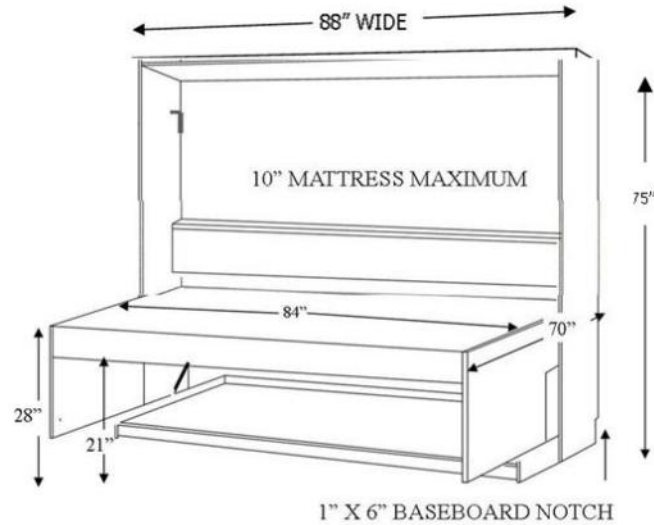

AB50 QUEEN

CLOSED -DESK- 88 x 50.5 x 75
OPEN -BED- 88 x 70 x 75

FILE PENCIL DRAWER

ALHQS 16 X 70.5 _____
ALHQM 24 X 70.5 _____

3 DRAWER

ATHQS 16 X 70.5 _____
ATHQM 24 X 970.5 _____

2 DRAWER TRAY

ANHQS 16 X 70.5 _____
ANHQM 24 X 70.5 _____

BOOKCASE

ABHQS 16 X 70.5 _____
ABHQM 24 X 70.5 _____

OPEN DOOR

ADHQS 16 X 70.5 _____
ADHQM 24 X 70.5 _____

FILE CART

AFC _____
16.5 x 21.5 x 28

DESK CART

DC _____

63 x 21.78 x 31 1/2"