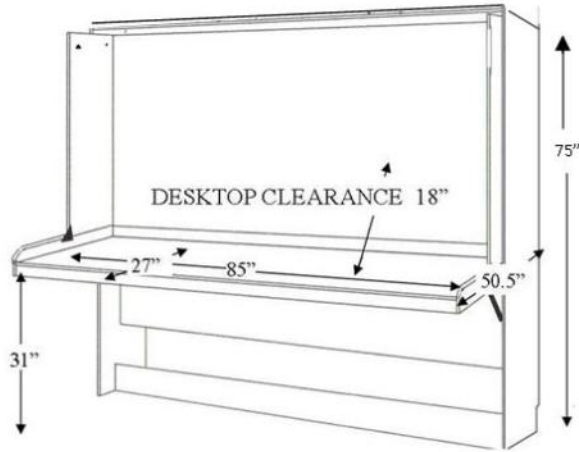

AB50 QUEEN

CLOSED -DESK- 88 x 50.5 x 75
OPEN -BED- 88 x 70 x 75

FILE PENCIL DRAWER

ALHQS 16 X 70.5 _____
ALHQM 24 X 70.5 _____

3 DRAWER

ATHQS 16 X 70.5 _____
ATHQM 24 X 970.5 _____

2 DRAWER TRAY

ANHQS 16 X 70.5 _____
ANHQM 24 X 70.5 _____

BOOKCASE

ABHQS 16 X 70.5 _____
ABHQM 24 X 70.5 _____

OPEN DOOR

ADHQS 16 X 70.5 _____
ADHQM 24 X 70.5 _____

FILE CART

AFC _____
16.5 x 21.5 x 28

DESK CART

DC _____

63 x 21.78 x 31 1/2"