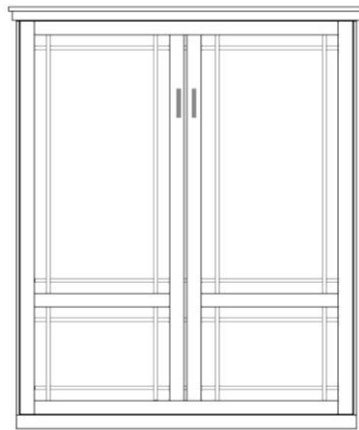

Glen Ellyn

Retail Price Sheet

Dimensions:

Closed / Open

WG-Q	Glen Ellyn	
Queen		69 x 18.5 x 90
Birch		69 x 87 x 90

**Can accommodate up to 12" thick mattress

Finishes:

- Cognac Red - R Caramel - B
- Natural -N Sunset -S
- Maple -M Grey Bark - GB
- Gray-G Cinnamon -E

Hardware:

- Stainless Bar #3
- Atherly Bronze #6
- Atherly Nickel #8
- Cypress Satin Gold #9
- Cody Black #10
- Cody Satin Nickel #11
- Cody Bronze #12
- Bronze Bar #13

Glen Ellyn Bed

WG PIERS

*All piers come standard 85" tall.

- Small (S) 17.5 x 18.5 x 85
- Medium (M) 25.5 x 18.5 x 85
- Large (L) 33.5 x 18.5 x 85

 <p>OD (S or M) Open/Door</p>	 <p>PT (S, M or L) Open/3 Drawer</p>	 <p>PXM Wardrobe/File/ Pencil Drawer Medium Only</p>	 <p>PL Open/File/ Pencil Drawer (S or M)</p>
 <p>OW (S or M) Open/Drawer w/ Pull Out Tray</p>	 <p>PWM Wardrobe/ 3 Drawer Medium Only</p>	 <p>BK (S or M) Bookcase</p>	 <p>DU (L or R) Door/Open/Pull Out/2 Drawer</p>
 <p>SKP Shaped Desk 83 x 31 x .75 + Pedestal 24 x 17 x 29</p> <p><i>Shaped Desk only uses 'DPL' pier</i></p>	 <p><i>Straight Desk only uses 'ODM' Pier</i></p>	 <p>KP Straight Desk 83 x 21 7/8 x 1.5 + Pedestal 24 x 17 x 29</p>	 <p>DPL Large Desk Pier 33.5 x 18.5 x 85</p>
 <p>FDP Folding Desk Pier 24 x 85 Desk 48" Long Extends to 59"</p>	 <p>DC Desk Cart 63 x 21 7/8 x 31 1/2</p>	 <p>MC Media Cart 63 x 16 x 26</p>	<p>NS or NST Nightstand 24 x 16 x 29</p> <p><i>*Available with Drawer (NS) or Pullout Tray (NST)</i></p>