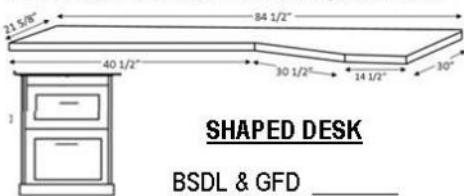

NIGHTSTAND

24 x 16 x 29

- GNS _____
- 2 DRAWERS/PENCIL
- GNST _____
- 2 DRAWERS/TRAY

FILE CART

GFC _____
16.5 x 21.5 x 28

FOLDING DESK

GPAF 25.5 X 85 _____
Desk is 48" Long
Extends to 59"

DESK CART

DC _____

63 x 21 7/8 x 31 1/2"

BSDL-Shaped desktop (LSF or RSF) Requires GDFL

BSD-Straight desktop — Requires GPCF