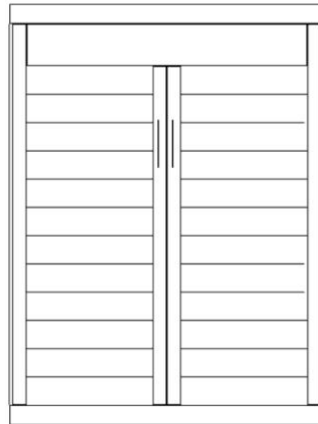

Dublin

Retail Price Sheet

Finishes:

- Natural -N
- Maple -M
- Gray-G
- Sunset -S
- Cinnamon -E
- Chocolate -D
- Gray Bark -GB
- Cognac Red - R
- Caramel - B
- **White -WH
- **10% Up-Charge

Hardware:

- Stainless Bar #3
- Bronze Bar #13

Dublin Bed

Dimensions:

		Closed / Open
WDD-Q	Dublin	
Queen		65 x 17 x 90
Birch		65 x 86 x 90

**Can accommodate up to 12" thick mattress

WD PIERS

*All piers come standard 85" tall. Please specify if 90" tall needed.

Small (S) 15.75 x 17.25 x 85

Medium (M) 23.5 x 17.25 x 85

OD (S or M)
Open/Door

PT (S or M)
Open/3 Drawer

PXM
Wardrobe/File/
Pencil Drawer
Medium Only

PLM
Open/File/
Pencil Drawer
Medium Only

OW (S or M)
Open/Drawer
w/ Pull Out Tray

NS or NST
Nightstand
24 x 16 x 29
*Available with
Drawer (NS) or
Pullout Tray
(NST)

Straight Desk only uses 'ODM' Pier

DPL
Large Desk Pier
31.5 x 17.25 x 85

FDP
Folding Desk Pier
24 x 85
Desk 48" Long
Extends to 59"