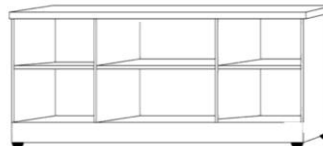

NS or NST
Nightstand
24 x 16 x 29
*Available with
Drawer (NS) or
Pullout Tray
(NST)

Straight Desk only uses 'ODM' Pier

DPL
Large Desk Pier
31.5 x 17.25 x 85

FDP
Folding Desk Pier
24 x 85
Desk 48" Long
Extends to 59"

DC
Desk Cart
63 x 21 7/8 x 31 1/2

MC
Media Cart
63 x 16 x 26