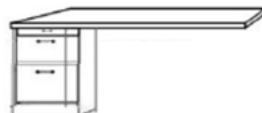

Dublin Bed

Dimensions:

		Closed / Open
WDD-Q	Dublin	
Queen		65 x 17 x 90
Birch		65 x 86 x 90

**Can accommodate up to 12" thick mattress

WD PIERS

*All piers come standard 85" tall. Please specify if 90" tall needed.

Small (S) 15.75 x 17.25 x 85

Medium (M) 23.5 x 17.25 x 85

OD (S or M)
Open/Door

PT (S or M)
Open/3 Drawer

PXM
Wardrobe/File/
Pencil Drawer
Medium Only

PLM
Open/File/
Pencil Drawer
Medium Only

OW (S or M)
Open/Drawer
w/ Pull Out Tray

PWM
Wardrobe/
3 Drawer
Medium Only

BK (S or M)
Bookcase

GC
Guest Chest
31.5 x 17.25 x 85
Large Only

ODM
Open/Door
Medium Desk Pier

KP
Straight Desk
84.5 x 21 7/8 x 1.5
+
Pedestal
23.5 x 17.25 x 28.5

AFC
Rolling File Cart
16.5 x 21.5 x 28

NS or NST
Nightstand
24 x 16 x 29
*Available with
Drawer (NS) or
Pullout Tray
(NST)

Straight Desk only uses 'ODM' Pier

DPL
Large Desk Pier
31.5 x 17.25 x 85

FDP
Folding Desk Pier
24 x 85
Desk 48" Long
Extends to 59"