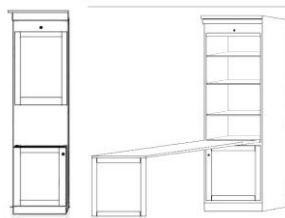

Dublin Bed

Dimensions:

		Closed / Open
WDD-Q	Dublin	
Queen		65 x 17 x 90
Birch		65 x 86 x 90

**Can accommodate up to 12" thick mattress

WD PIERS

*All piers come standard 85" tall. Please specify if 90" tall needed.

Small (S) 15.75 x 17.25 x 85

Medium (M) 23.5 x 17.25 x 85

OD (S or M)
Open/Door

PT (S or M)
Open/3 Drawer

PXM
Wardrobe/File/
Pencil Drawer
Medium Only

PLM
Open/File/
Pencil Drawer
Medium Only

OW (S or M)
Open/Drawer
w/ Pull Out Tray

PWM
Wardrobe/
3 Drawer
Medium Only

BK (S or M)
Bookcase

GC
Guest Chest
31.5 x 17.25 x 85
Large Only

ODM
Open/Door
Medium Desk Pier

KP
Straight Desk
84.5 x 21 7/8 x 1.5
+
Pedestal
23.5 x 17.25 x 28.5

AFC
Rolling File Cart
16.5 x 21.5 x 28

NS or NST
Nightstand
24 x 16 x 29
*Available with
Drawer (NS) or
Pullout Tray
(NST)

Straight Desk only uses 'ODM' Pier

DPL
Large Desk Pier
31.5 x 17.25 x 85

FDP
Folding Desk Pier
24 x 85
Desk 48" Long
Extends to 59"