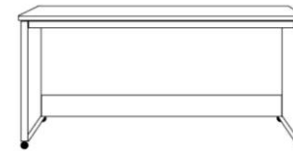

Dublin Bed

Dimensions:

		Closed / Open
WDD-Q	Dublin	
Queen		65 x 17 x 90
Birch		65 x 86 x 90

**Can accommodate up to 12" thick mattress

WD PIERS

*All piers come standard 85" tall. Please specify if 90" tall needed.

Small (S) 15.75 x 17.25 x 85

Medium (M) 23.5 x 17.25 x 85

OD (S or M)
Open/Door

PT (S or M)
Open/3 Drawer

PXM
Wardrobe/File/
Pencil Drawer
Medium Only

PLM
Open/File/
Pencil Drawer
Medium Only

OW (S or M)
Open/Drawer
w/ Pull Out Tray

NS or NST
Nightstand
24 x 16 x 29
*Available with
Drawer (NS) or
Pullout Tray
(NST)

Straight Desk only uses 'ODM' Pier

DPL
Large Desk Pier
31.5 x 17.25 x 85

FDP
Folding Desk Pier
24 x 85
Desk 48" Long
Extends to 59"

DC
Desk Cart
63 x 21 7/8 x 31 1/2

MC
Media Cart
63 x 16 x 26