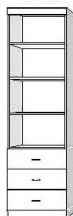

Hiddenbed With Hutch on Top

Dimensions:

| | Closed / Open |
|--------------|------------------|
| WTW-Q | |
| QUEEN | 88.5 x 50.5 x 90 |
| Birch | 88.5 x 70 x 90 |

Depth of Bed Cabinets w/out Desk:
Queen - 22.5" Deep

****HIDDENBEDS ACCOMMODATE MATTRESSES UP TO 10" THICK MAXIMUM****

WTW PIERS

*WTW piers come standard 90" tall.

- Small (S) 16 x 17 x 90
- Medium (M) 24 x 17 x 90

OD (S or M)
Open/Door

PT (S or M)
Open/3 Drawer

PXM
Wardrobe/File/
Pencil Drawer
Medium Only

PLM
Open/File/
Pencil Drawer
Medium Only

OW (S or M)
Open/Drawer
w/ Pull Out Tray

PWM
Wardrobe/
3 Drawer
Medium Only

BK (S or M)
Bookcase

BFC
Rolling File Cart
16.5 x 21.5 x 28

DC
Desk Cart
63 x 21 7/8 x 31 1/2

MC
Media Cart
63 x 16 x 26

NS or NST
Nightstand
24 x 16 x 29

*Available with
Drawer (NS) or
Pullout Tray
(NST)