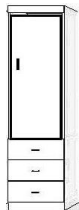

Hiddenbed With Hutch on Top

Dimensions:

| | Closed / Open |
|--------------|------------------|
| WTW-Q | |
| QUEEN | 88.5 x 50.5 x 90 |
| Birch | 88.5 x 70 x 90 |

Depth of Bed Cabinets w/out Desk:
Queen - 22.5" Deep

****HIDDENBEDS ACCOMMODATE MATTRESSES UP TO 10" THICK MAXIMUM****

WTW PIERS

*WTW piers come standard 90" tall.

- Small (S) 16 x 17 x 90
- Medium (M) 24 x 17 x 90

OD (S or M)
Open/Door

PT (S or M)
Open/3 Drawer

PXM
Wardrobe/File/
Pencil Drawer
Medium Only

PLM
Open/File/
Pencil Drawer
Medium Only

OW (S or M)
Open/Drawer
w/ Pull Out Tray

PWM
Wardrobe/
3 Drawer
Medium Only

BK (S or M)
Bookcase

BFC
Rolling File Cart
16.5 x 21.5 x 28

DC
Desk Cart
63 x 21 7/8 x 31 1/2

MC
Media Cart
63 x 16 x 26

NS or NST
Nightstand
24 x 16 x 29

*Available with
Drawer (NS) or
Pullout Tray
(NST)