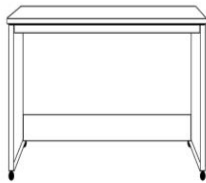

Hiddenbed With Hutch on Top

Dimensions:

| | Closed / Open |
|--------------|------------------|
| WTW-Q | |
| QUEEN | 88.5 x 50.5 x 90 |
| Birch | 88.5 x 70 x 90 |

Depth of Bed Cabinets w/out Desk:
Queen - 22.5" Deep

****HIDDENBEDS ACCOMMODATE MATTRESSES UP TO 10" THICK MAXIMUM****

WTW PIERS

*WTW piers come standard 90" tall.

- Small (S) 16 x 17 x 90
- Medium (M) 24 x 17 x 90

OD (S or M)
Open/Door

PT (S or M)
Open/3 Drawer

PXM
Wardrobe/File/
Pencil Drawer
Medium Only

PLM
Open/File/
Pencil Drawer
Medium Only

OW (S or M)
Open/Drawer
w/ Pull Out Tray

PWM
Wardrobe/
3 Drawer
Medium Only

BK (S or M)
Bookcase

BFC
Rolling File Cart
16.5 x 21.5 x 28

DC
Desk Cart
63 x 21 7/8 x 31 1/2

MC
Media Cart
63 x 16 x 26

NS or NST
Nightstand
24 x 16 x 29

*Available with
Drawer (NS) or
Pullout Tray
(NST)