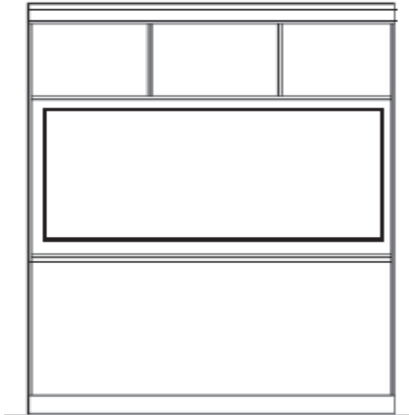

Deluxe Hiddenbed with Hutch

Retail Price Sheet

Finishes:

- Cognac Red - R Caramel - B
- Natural - N Sunset - S
- Maple - M Grey Bark - GB
- Gray-G Chocolate -D
- Cinnamon -E
- **White -WH**

****10% Up-Charge ****

Hiddenbed With Hutch on Top

Dimensions:

| | Closed / Open |
|--------------|------------------|
| WTW-Q | |
| QUEEN | 88.5 x 50.5 x 90 |
| Birch | 88.5 x 70 x 90 |

Depth of Bed Cabinets w/out Desk:
Queen - 22.5" Deep

****HIDDENBEDS ACCOMMODATE MATTRESSES UP TO 10" THICK MAXIMUM****

WTW PIERS

*WTW piers come standard 90" tall.

- Small (S) 16 x 17 x 90
- Medium (M) 24 x 17 x 90

OD (S or M)
Open/Door

PT (S or M)
Open/3 Drawer