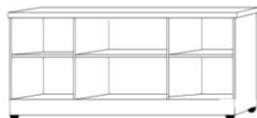

****HIDDENBEDS ACCOMMODATE MATTRESSES UP TO 10" THICK MAXIMUM****

WTW PIERS

*WTW piers come standard 90" tall.

- Small (S) 16 x 17 x 90
- Medium (M) 24 x 17 x 90

OD (S or M)
Open/Door

PT (S or M)
Open/3 Drawer

PXM
Wardrobe/File/
Pencil Drawer
Medium Only

PLM
Open/File/
Pencil Drawer
Medium Only

OW (S or M)
Open/Drawer
w/ Pull Out Tray

PWM
Wardrobe/
3 Drawer
Medium Only

BK (S or M)
Bookcase

BFC
Rolling File Cart
16.5 x 21.5 x 28

DC
Desk Cart
63 x 21 7/8 x 31 1/2

MC
Media Cart
63 x 16 x 26

NS or NST
Nightstand
24 x 16 x 29

*Available with
Drawer (NS) or
Pullout Tray
(NST)