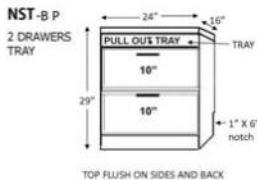

B TOP
Finished Top Piece that sits on top to hide unfinished wood

BS50 QUEEN _____
BS50 TOP _____
CLOSED- 85 W x 17 D x 70.5 H
OPEN - 85 W x 66 D x 70.5 H

Accepts up to a 12" thick mattress

3 DRAWER

BTHQS 16 X 70.5 _____
BTHQM 24 X 70.5 _____

2 DRAWER TRAY

BNHQS 16 X 70.5 _____
BNHQM 24 X 70.5 _____

FILE PENCIL DRAWER

BLHQS 16 X 70.5 _____
BLHQM 24 X 70.5 _____

2-DOOR

BSHQL 32 X 70.5 _____

OPEN DOOR

BDHQS 16 X 70.5 _____
BDHQM 24 X 70.5 _____

BOOKCASE

BBHQS 16 X 70.5 _____
BBHQM 24 X 70.5 _____

NIGHTSTAND

24 x 16 x 29
BNS _____
2 DRAWERS/PENCIL

BNST _____
2 DRAWERS/TRAY

FILE CART

BFC _____
16.5 x 21.5 x 28
File, pencil, drawer

BSDL- shaped desktop Requires BSHQL