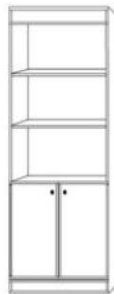

CABINET HARDWARE

- #2 Nickel cup
- #4 black cup
- #3 Nickel Bar
- #13 Bronze Bar
- #10 Cody Black
- #11 Cody Nickel
- #12 Cody Bronze
- #14 Cody Gold
- #15 Bridge Black
- #16 Bridge Bronze
- #17 Bridge Nickel
- #18 Bridge Gold

B TOP
Finished Top Piece that sits on top to hide unfinished wood

BS50 QUEEN _____
BS50 TOP _____
CLOSED- 85 W x 17 D x 70.5 H
OPEN - 85 W x 66 D x 70.5 H

Accepts up to a 12" thick mattress

3 DRAWER

BTHQS 16 X 70.5 _____
BTHQM 24 X 70.5 _____

2 DRAWER TRAY

BNHQS 16 X 70.5 _____
BNHQM 24 X 70.5 _____

FILE PENCIL DRAWER

BLHQS 16 X 70.5 _____
BLHQM 24 X 70.5 _____

2-DOOR

BSHQL 32 X 70.5 _____

OPEN DOOR

BDHQS 16 X 70.5 _____
BDHQM 24 X 70.5 _____

BOOKCASE

BBHQS 16 X 70.5 _____
BBHQM 24 X 70.5 _____

NIGHTSTAND

24 x 16 x 29
BNS _____
2 DRAWERS/PENCIL

BNST _____
2 DRAWERS/TRAY

FILE CART

BFC _____
16.5 x 21.5 x 28
File, pencil, drawer

BSDL- shaped desktop Requires BSHQL