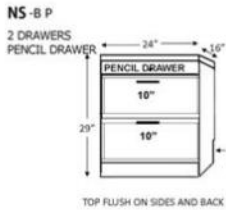

B TOP
Finished Top Piece that sits on top to hide unfinished wood

BS50 QUEEN _____
BS50 TOP _____
CLOSED- 85 W x 17 D x 70.5 H
OPEN - 85 W x 66 D x 70.5 H

Accepts up to a 12" thick mattress

3 DRAWER

BTHQS 16 X 70.5 _____
BTHQM 24 X 70.5 _____

2 DRAWER TRAY

BNHQS 16 X 70.5 _____
BNHQM 24 X 70.5 _____

FILE PENCIL DRAWER

BLHQS 16 X 70.5 _____
BLHQM 24 X 70.5 _____

2-DOOR

BSHQL 32 X 70.5 _____

OPEN DOOR

BDHQS 16 X 70.5 _____
BDHQM 24 X 70.5 _____

BOOKCASE

BBHQS 16 X 70.5 _____
BBHQM 24 X 70.5 _____

NIGHTSTAND

24 x 16 x 29
BNS _____
2 DRAWERS/PENCIL

BNST _____
2 DRAWERS/TRAY

FILE CART

BFC _____
16.5 x 21.5 x 28
File, pencil, drawer

BSDL- shaped desktop Requires BSHQL