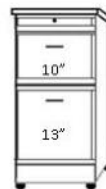

B TOP
Finished Top Piece that sits on top to hide unfinished wood

BS50 QUEEN _____
BS50 TOP _____
CLOSED- 85 W x 17 D x 70.5 H
OPEN - 85 W x 66 D x 70.5 H

Accepts up to a 12" thick mattress

3 DRAWER

BTHQS 16 X 70.5 _____
BTHQM 24 X 70.5 _____

2 DRAWER TRAY

BNHQS 16 X 70.5 _____
BNHQM 24 X 70.5 _____

FILE PENCIL DRAWER

BLHQS 16 X 70.5 _____
BLHQM 24 X 70.5 _____

2-DOOR

BSHQL 32 X 70.5 _____

OPEN DOOR

BDHQS 16 X 70.5 _____
BDHQM 24 X 70.5 _____

BOOKCASE

BBHQS 16 X 70.5 _____
BBHQM 24 X 70.5 _____

NIGHTSTAND

24 x 16 x 29
BNS _____
2 DRAWERS/PENCIL

BNST _____
2 DRAWERS/TRAY

FILE CART

BFC _____
16.5 x 21.5 x 28
File, pencil, drawer

BSDL- shaped desktop Requires BSHQL

BSD- straight desktop Requires BDHQM

SHAPED DESK

BSDL & BFD _____

STRAIGHT DESK

BSD & BFD _____

DESK CART

DC _____

63 x 21 7/8 x 31 1/2"