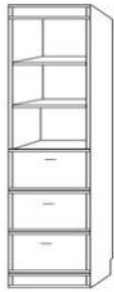

CABINET HARDWARE

- #2 Nickel cup
- #4 black cup
- #3 Nickel Bar
- #13 Bronze Bar
- #10 Cody Black
- #11 Cody Nickel
- #12 Cody Bronze
- #14 Cody Gold
- #15 Bridge Black
- #16 Bridge Bronze
- #17 Bridge Nickel
- #18 Bridge Gold

B TOP
Finished Top Piece that sits on top to hide unfinished wood

BS50 QUEEN _____
BS50 TOP _____
CLOSED- 85 W x 17 D x 70.5 H
OPEN - 85 W x 66 D x 70.5 H

Accepts up to a 12" thick mattress

3 DRAWER

BTHQS 16 X 70.5 _____
BTHQM 24 X 70.5 _____

2 DRAWER TRAY

BNHQS 16 X 70.5 _____
BNHQM 24 X 70.5 _____

FILE PENCIL DRAWER

BLHQS 16 X 70.5 _____
BLHQM 24 X 70.5 _____

2-DOOR

BSHQL 32 X 70.5 _____

OPEN DOOR

BDHQS 16 X 70.5 _____
BDHQM 24 X 70.5 _____

BSD- straight desktop Requires BDHQM

SHAPED DESK

BSDL & BFD _____

STRAIGHT DESK

BSD & BFD _____

DESK CART

DC _____

63 x 21 7/8 x 31 1/2"