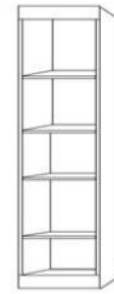

CABINET HARDWARE

- #2 Nickel cup
- #4 black cup
- #3 Nickel Bar
- #13 Bronze Bar
- #10 Cody Black
- #11 Cody Nickel
- #12 Cody Bronze
- #14 Cody Gold
- #15 Bridge Black
- #16 Bridge Bronze
- #17 Bridge Nickel
- #18 Bridge Gold

B TOP
Finished Top Piece that sits on top to hide unfinished wood

BS50 QUEEN _____
BS50 TOP _____
CLOSED- 85 W x 17 D x 70.5 H
OPEN - 85 W x 66 D x 70.5 H

Accepts up to a 12" thick mattress

3 DRAWER

BTHQS 16 X 70.5 _____
BTHQM 24 X 70.5 _____

2 DRAWER TRAY

BNHQS 16 X 70.5 _____
BNHQM 24 X 70.5 _____

FILE PENCIL DRAWER

BLHQS 16 X 70.5 _____
BLHQM 24 X 70.5 _____

2-DOOR

BSHQL 32 X 70.5 _____

OPEN DOOR

BDHQS 16 X 70.5 _____
BDHQM 24 X 70.5 _____

BOOKCASE

BBHQS 16 X 70.5 _____
BBHQM 24 X 70.5 _____

NIGHTSTAND

24 x 16 x 29
BNS _____
2 DRAWERS/PENCIL

BNST _____
2 DRAWERS/TRAY

FILE CART

BFC _____
16.5 x 21.5 x 28
File, pencil, drawer

BSDL- shaped desktop Requires BSHQL