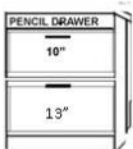

B TOP
Finished Top Piece that sits on top to hide unfinished wood

BS50 QUEEN _____
BS50 TOP _____
CLOSED- 85 W x 17 D x 70.5 H
OPEN - 85 W x 66 D x 70.5 H

Accepts up to a 12" thick mattress

3 DRAWER

BTHQS 16 X 70.5 _____
BTHQM 24 X 70.5 _____

2 DRAWER TRAY

BNHQS 16 X 70.5 _____
BNHQM 24 X 70.5 _____

FILE PENCIL DRAWER

BLHQS 16 X 70.5 _____
BLHQM 24 X 70.5 _____

2-DOOR

BSHQL 32 X 70.5 _____

OPEN DOOR

BDHQS 16 X 70.5 _____
BDHQM 24 X 70.5 _____

BOOKCASE

BBHQS 16 X 70.5 _____
BBHQM 24 X 70.5 _____

NIGHTSTAND

24 x 16 x 29
BNS _____
2 DRAWERS/PENCIL

BNST _____
2 DRAWERS/TRAY

FILE CART

BFC _____
16.5 x 21.5 x 28
File, pencil, drawer

BSDL- shaped desktop Requires BSHQL

BSD- straight desktop Requires BDHQM

SHAPED DESK

BSDL & BFD _____

STRAIGHT DESK

BSD & BFD _____

DESK CART

DC _____

63 x 21 7/8 x 31 1/2"