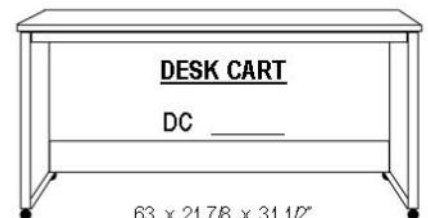

BOOKCASE

BBHQS 16 X 70.5 _____
BBHQM 24 X 70.5 _____

NIGHTSTAND

24 x 16 x 29
BNS _____
2 DRAWERS/PENCIL

BNST _____
2 DRAWERS/TRAY

FILE CART

BFC _____
16.5 x 21.5 x 28
File, pencil, drawer

BSDL- shaped desktop Requires BSHQL

BSD- straight desktop Requires BDHQM

SHAPED DESK

BSDL & BFD _____

STRAIGHT DESK

BSD & BFD _____

DESK CART

DC _____

63 x 21 7/8 x 31 1/2"