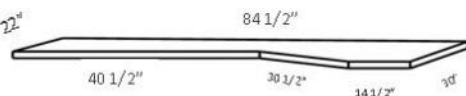

SHAPED DESK

BSDL & BFD _____