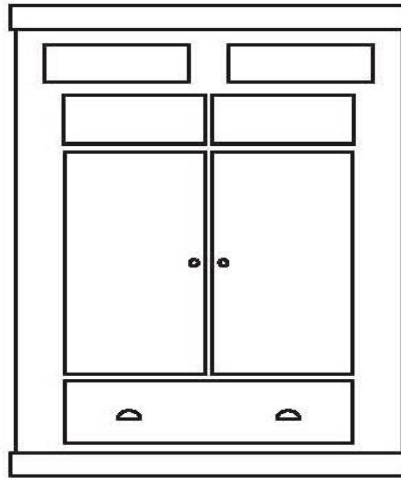

Dimensions:

	Closed / Open
WB-Q QUEEN	65 x 17.25 x 90
Birch	65 x 86 x 90
WB-F FULL	59 x 17.25 x 85
Birch	59 x 81 x 85
WB-T TWIN	44 x 17.25 x 85
Birch	44 x 81 x 85
WB-TX TWIN XL	44 x 17.25 x 90
Birch	44 x 86 x 90