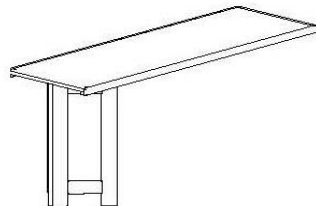

**Dimensions:**

BD-Q	Closed / Open
<b>QUEEN</b>	<b>65 x 16.5 x 86</b>
<b>\$2,599</b>	<b>65 x 90 x 86</b>

**PIERS**

W x D x H

**BKS**  
**Open**  
**22 x 16 x 78**

Comes in 2 pieces:  
 (Not sold separately)

**OW**  
**Open/3 Drawer**  
**20.5 x 15.75 x 78**

Comes in 2 pieces:  
 (Not sold separately)

**DK**  
**Desk**  
**20 x 59.25 x 30**

**3 Drawer pedestal**