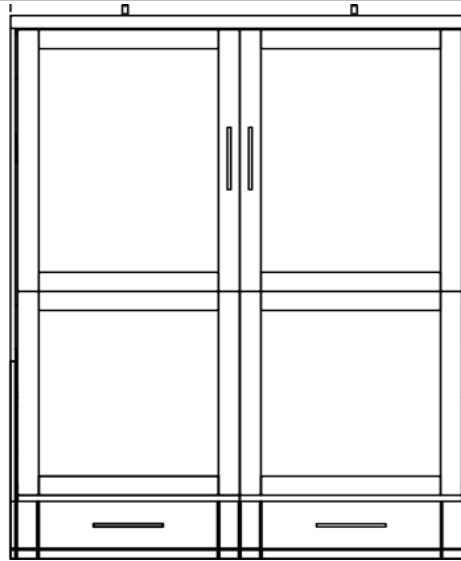

Brookfield

Retail Price Sheet

Finishes:
CH- Chocolate
CM- Carmel
LG- Light Gray
NR- Nior
WT - White

Wood:
Plywood
(Eucalyptus and
Acacia)

Hardware:
Nickel Handles

Dimensions:

BD-Q	Closed / Open
QUEEN	65 x 16.5 x 86
$2,599	65 x 90 x 86

PIERS

W x D x H