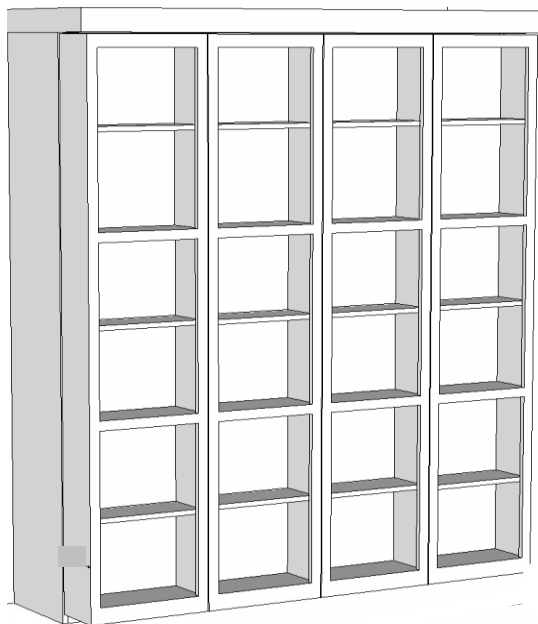

Library

Oak Designs Corp
Retail Price Sheet

Alder Finishes:

- PE - Pecan
- MO - Mocha
- HZ - Hazelnut
- MN - Midnight
- AC - Antique Cherry
- WG - Weathered Gray

- SL- Slate
- WT - White**
- BK - Black**

**15% Up-Charge

Oak Finishes:

- SL- Slate
- LT - Light
- MD - Medium
- DK - Dark
- AC - Cherry
- MN - Midnight
- WG - Weathered Gray
- CF - Coffee

- WT - White**
- BK - Black**

**15% Up-Charge

OL Piers

Please specify pier height and width

- (S) Small 20"w x 17.75"d
- (M) Medium 24"w x 17.75"d
- (L) Large 36"w x 17.75"d
- (F) Full 72"h
- (Q) Queen 84"h

LIGHTS $329

Dimensions:
Closed / Open

OL-Q QUEEN ALDER or OAK	$4,499	72 3/4w x 29d x 92h 103w x 90d x 92h
OL-F FULL ALDER or OAK	$4,499	67.5w x 29d x 88h 96w x 90d x 88h

Uses Standard Mattress up to 11" Thick

Please specify Oak or Alder Wood

Hardware for Piers

- W11 Nickel Round Knob
- W12 Nickel Square Knob
- W15 Nickel Bar 6 1/4"
- W13 Bronze Square Knob
- W14 Bronze Round Knob
- W16 Bronze Bar 6 1/4"

*Depth of inside the Bookcase is 8"

Shelves hold up to 60# on 1/2 side

Wardrobe

- (S) Small 20"w x 19.75"d
- (M) Medium 24"w x 19.75"d
- (L) Large 36"w x 19.75"d

ODS Open Shelves, Door	OD (M, or L) Open Shelves, 2 Doors With Doors (-D)	BK (S, M, or L) Bookcase	Wardrobe w/doors	Wardrobe 3 Drawers, Doors