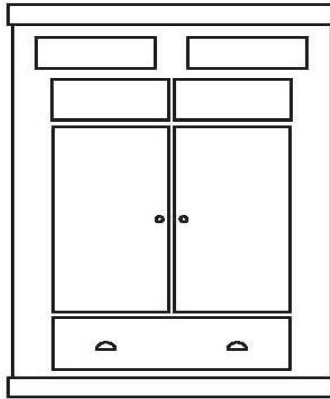

Dimensions:

		Closed / Open
WBT-Q	Table	48x40x29
QUEEN		65 x 17.25 x 90
Birch		65 x 86 x 90

****Can accommodate up to 12" thick mattress**

Please specify Silver or Black Locks

WB PIERS

*All piers come standard 85" tall. Please specify if 90" tall needed.

- Small (S) 15.75 x 17.25 x 85
- Medium (M) 23.5 x 17.25 x 85

	OD (S or M) Open/Door		PT (S or M) Open/3 Drawer		PXM Wardrobe/File/ Pencil Drawer Medium Only		PLM Open/File/ Pencil Drawer Medium Only	
	OW (S or M) Open/Drawer w/ Pull Out Tray		PWM Wardrobe/ 3 Drawer Medium Only		BK (S or M) Bookcase		GC Guest Chest 31.5 x 17.25 x 85 Large Only	
	DPL Large Desk Pier 31.5 x 17.25 x 85		DU (L or R) Door/Open/Pull Out/2 Drawer Medium Only			FDP Folding Desk Pier 24 x 85 Desk 48" Long Extends to 65"		
	KP Straight Desk 84.5 x 24 x 1.5 + Pedestal 23.5 x 17.25 x 28.5			SKP Shaped Desk 84.5 x 24 x .75 + Pedestal 23.5 x 17.25 x 28.5				BFC Rolling File Cart 16.5 x 21.5 x 28