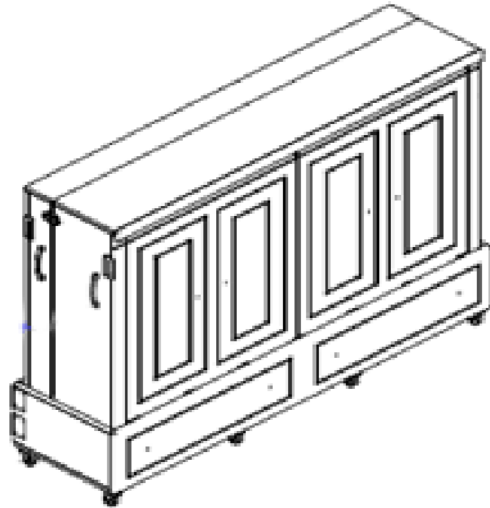

Mobile Bed

Retail Price Sheet

Finishes:

- Chocolate
- Carmel
- Antique White
- Dovewash

Hardware:

Black Handles & Knobs

Dimensions:

QUEEN **\$2,099**

Birch

Closed / Open

64 x 17 x 46

64 x 84 x 22

Mattress included with Bed

Replacement Mattress - Queen

\$499

Weight Limit 800-1,000 pounds