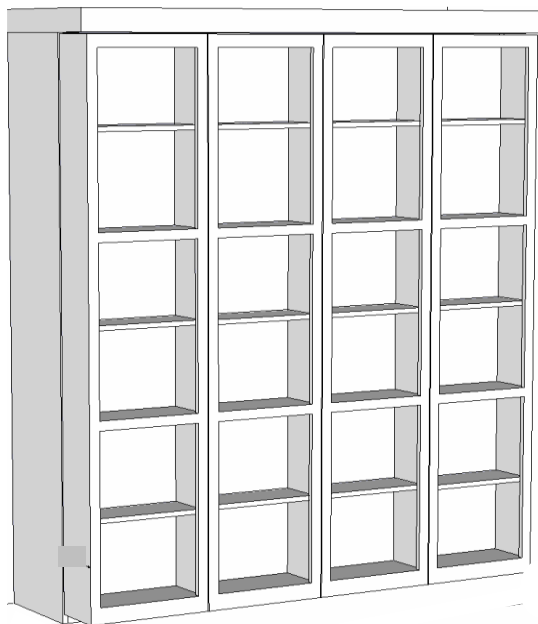

Oak Finishes:

- SL- Slate
- LT - Light
- MD - Medium
- AC - Cherry
- MN - Midnight
- WG - Weathered Gray
- CF - Coffee
- WT - White**
- BK - Black**

****15% Up-Charge**

Dimensions:

Closed / Open

OL-Q	
QUEEN	72 3/4w x 29d x 92h
ALDER or OAK	103w x 90d x 92h

Uses Standard Mattress up to 11" Thick

Please specify Oak or Alder Wood

Hardware for Piers

- W11 Nickel Round Knob
- W12 Nickel Square Knob
- W15 Nickel Bar 6 1/4"
- W13 Bronze Square Knob
- W14 Bronze Round Knob
- W16 Bronze Bar 6 1/4"

*Depth of inside the Bookcase is 8"

Shelves hold up to 60# on 1/2 side

OL Piers

Please specify pier height and width

Piers

- (XS) Xsmall 17"w x 17.75"d
- (S) Small 21"w x 17.75"d
- (M) Medium 25"w x 17.75"d
- (L) Large 31"w x 17.75"d
- (XL) XLarge 37"w x 17.75"d
- (F) Full 72"h
- (Q) Queen 84"h

Wardrobe

- (S) Small 21"w x 19.75"d
- (M) Medium 25"w x 19.75"d
- (L) Large 31"w x 19.75"d
- (XL) XLarge 37"w x 19.75"d

File Pier	Open Shelves, Door 16 or 20	Open Shelves, 2 Doors 24,30, 36	Bookcase	Wardrobe w/doors	Wardrobe 3 Drawers, Doors
		With Doors (-D)			