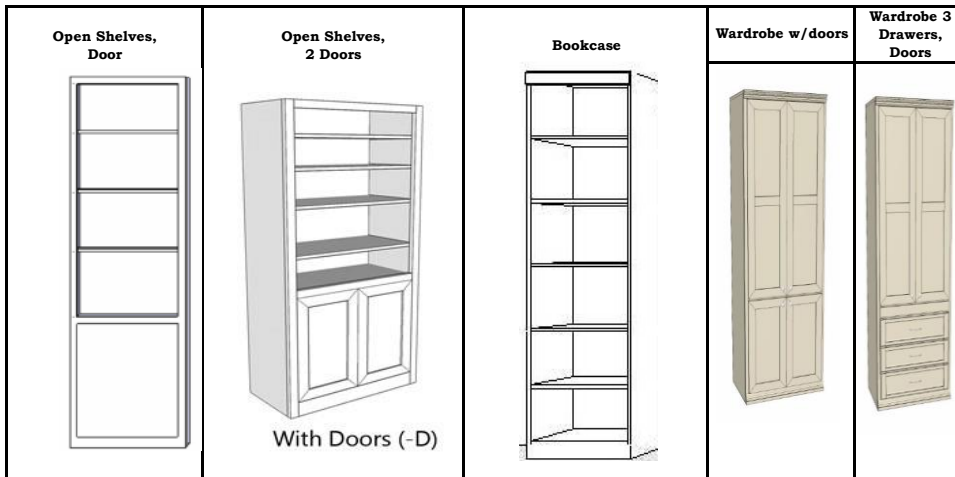

Hardware for Piers

- W11 Nickel Round Knob
- W12 Nickel Square Knob
- W15 Nickel Bar 6 1/4"
- W13 Bronze Square Knob
- W14 Bronze Round Knob
- W16 Bronze Bar 6 1/4"

OH Piers

- (XS) Xsmall 17"w x 17.75"d
- (S) Small 21"w x 17.75"d
- (M) Medium 25"w x 17.75"d
- (L) Large 31"w x 17.75"d
- (XL) XLarge 37"w x 17.75"d
- (F) Full 72"h
- (Q) Queen 84"h

Please specify pier height and width

Wardrobe

- (S) Small 21"w x 19.75"d
- (M) Medium 25"w x 19.75"d
- (L) Large 31"w x 19.75"d
- (XL) XLarge 37"w x 19.75"d

Desk with 3 Drawer Pedestal & Bookcase

- Desk Measurements**
- Bookcase**
25"w x 17 3/4"d x 84"h
- Pedestal**
21"w x 20"d x 29 1/4"h
- Desk Top**
72"w x 23"d x 2"h
- Total Length 89"