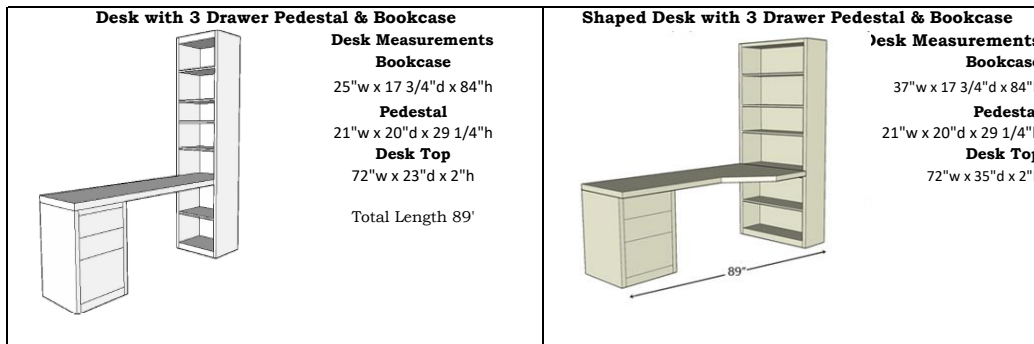

Hardware for Piers

- W11 Nickel Round Knob
- W12 Nickel Square Knob
- W15 Nickel Bar 6 1/4"
- W13 Bronze Square Knob
- W14 Bronze Round Knob
- W16 Bronze Bar 6 1/4"

OH Piers

- (XS) Xsmall 17"w x 17.75"d
- (S) Small 21"w x 17.75"d
- (M) Medium 25"w x 17.75"d
- (L) Large 31"w x 17.75"d
- (XL) XLarge 37"w x 17.75"d
- (F) Full 72"h
- (Q) Queen 84"h

Please specify pier height and width

Wardrobe

- (S) Small 21"w x 19.75"d
- (M) Medium 25"w x 19.75"d
- (L) Large 31"w x 19.75"d
- (XL) XLarge 37"w x 19.75"d

Desk with 3 Drawer Pedestal & Bookcase

- Desk Measurements**
- Bookcase**
25"w x 17 3/4"d x 84"h
- Pedestal**
21"w x 20"d x 29 1/4"h
- Desk Top**
72"w x 23"d x 2"h
- Total Length 89"

Shaped Desk with 3 Drawer Pedestal & Bookcase

- Desk Measurements**
- Bookcase**
37"w x 17 3/4"d x 84"h
- Pedestal**
21"w x 20"d x 29 1/4"h
- Desk Top**
72"w x 35"d x 2"h