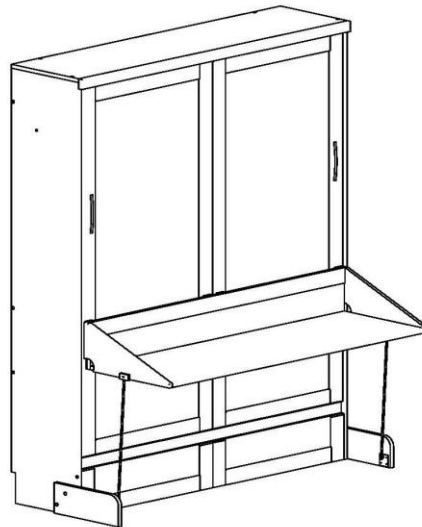

Dimensions:

Closed / Open

65 x 36.5 x 86

63 x 92 x 86

QUEEN

\$2,899

QUEEN WHITE

\$2,899

****All beds and piers are shipped with a complete set of BOTH Brushed Nickel AND Black Handles
Items on desk up to height of 9" tall and 25 lbs. maximum.**

PIERS

W x D x H

OD

Open/Door

20.5 x 10.25 x 78

***THE OPEN/DRAWER PIER WILL NOT OPEN WHEN PAIRED WITH THE VERTICAL DESK BED**

DK

Desk

20 x 59.25 x 30