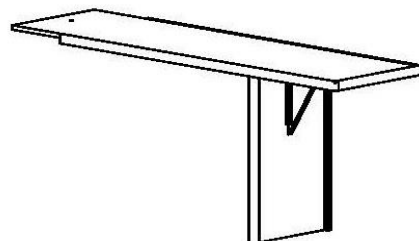

Dimensions:

Closed / Open

65 x 36.5 x 86

63 x 92 x 86

QUEEN

\$2,899

QUEEN WHITE

\$2,899

****All beds and piers are shipped with a complete set of BOTH Brushed Nickel AND Black Handles
Items on desk up to height of 9" tall and 25 lbs. maximum.**

PIERS

W x D x H

OD

Open/Door

20.5 x 10.25 x 78

***THE OPEN/DRAWER PIER WILL NOT OPEN WHEN PAIRED WITH THE VERTICAL DESK BED**

DK

Desk

20 x 59.25 x 30