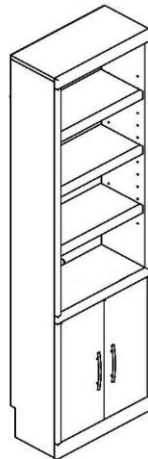

Dimensions:

Closed / Open

65 x 36.5 x 86

63 x 92 x 86

QUEEN

\$2,899

QUEEN WHITE

\$2,899

****All beds and piers are shipped with a complete set of BOTH Brushed Nickel AND Black Handles
Items on desk up to height of 9" tall and 25 lbs. maximum.**

PIERS

W x D x H

OD

Open/Door

20.5 x 10.25 x 78

***THE OPEN/DRAWER PIER WILL NOT OPEN WHEN PAIRED WITH THE VERTICAL DESK BED**

DK

Desk

20 x 59.25 x 30