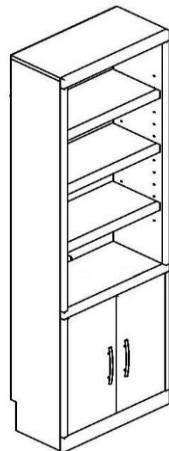

**Dimensions:**

Closed / Open  
63 x 16.5 x 86  
63 x 92 x 86

**\*\*All beds and piers are shipped with a complete set of *BOTH* Brushed Nickel *AND* Black Handles**

**PIERS**

W x D x H

**OD**  
Open/Door  
20.5 x 10.25 x 78

**Deluxe Pier 2 Piece**  
**OW2**  
Open/2 Drawer  
20.5 x 15.75 x 78

**Pier Top**  
20.5 x 12 x 48.75

**Pier Bottom**  
20.5 x 15.75 x 29.25

**Comes in 2 pieces:**  
(Not sold separately)

**DK**  
Desk  
20 x 59.25 x 30