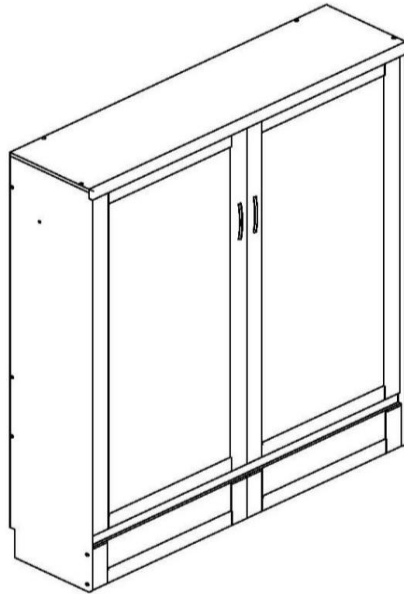

Caspian

Retail Price Sheet

Finishes:

- Grey
- Chocolate
- Nutmeg
- White

Wood:

- Paulownia

Hardware:

See Below