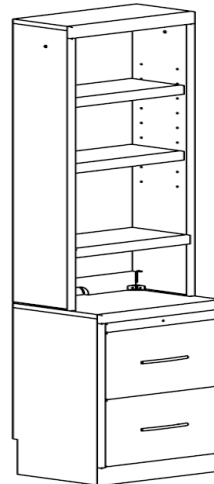

**Dimensions:**

Closed / Open  
63 x 16.5 x 86  
63 x 92 x 86

**\*\*All beds and piers are shipped with a complete set of *BOTH* Brushed Nickel *AND* Black Handles**

**PIERS**

W x D x H

**OD**  
Open/Door  
20.5 x 10.25 x 78

**Deluxe Pier 2 Piece**  
**OW2**  
Open/2 Drawer  
20.5 x 15.75 x 78

**Pier Top**  
20.5 x 12 x 48.75

**Pier Bottom**  
20.5 x 15.75 x 29.25

**Comes in 2 pieces:**  
(Not sold separately)

**DK**  
Desk  
20 x 59.25 x 30