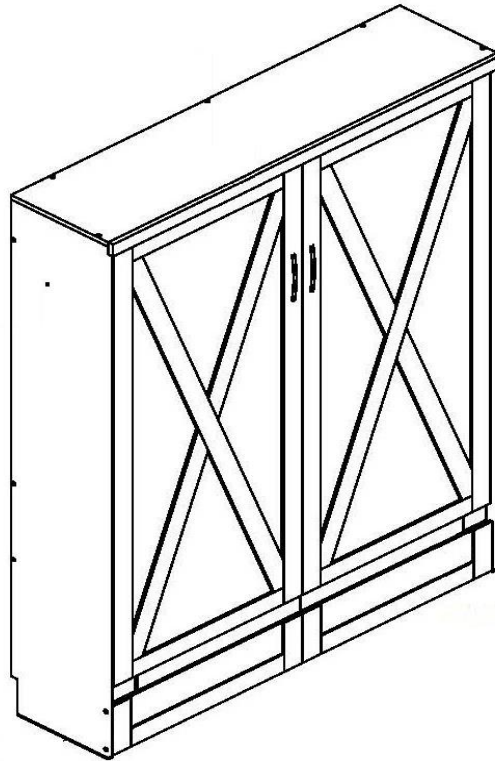

Rustic Black

1B-Q
QUEEN

\$2,499

Dimensions:

Closed / Open
63" w x 16.5" d x 86" h
63" w x 88" d x 86" h

PIER

Deluxe Pier 2 Piece
1B-DWM
Door/Open/3 Drawer
23.75" w x 15.75" d x 78h

Pier Top
23.75" w x 12" d x 48.75" h

Pier Bottom
23.75" w x 15.5" d x 29.25" h

Comes in 2 pieces:
(Not sold separately)