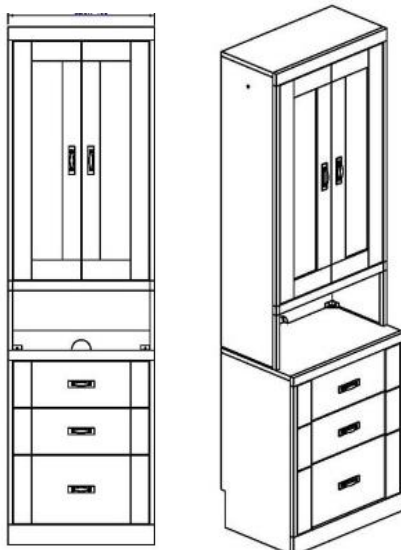

Rustic Black

1B-Q
QUEEN

\$2,499

Dimensions:

Closed / Open
63" w x 16.5" d x 86" h
63" w x 88" d x 86" h

PIER

Deluxe Pier 2 Piece
1B-DWM
Door/Open/3 Drawer
23.75" w x 15.75" d x 78h

Pier Top
23.75" w x 12" d x 48.75" h

Pier Bottom
23.75" w x 15.5" d x 29.25" h

Comes in 2 pieces:
(Not sold separately)