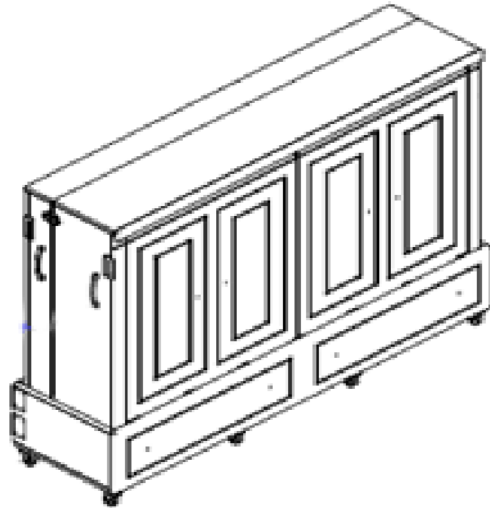

Mobile Bed

Retail Price Sheet

Finishes:

- Chocolate
- Carmel
- Antique White
- Dovewash

Hardware:

Black Handles & Knobs

Dimensions:

QUEEN \$1,999
Birch

Closed / Open
64 x 17 x 46
64 x 84 x 22

Mattress included with Bed

Replacement Mattress - Queen
\$499

Weight Limit 800-1,000 pounds