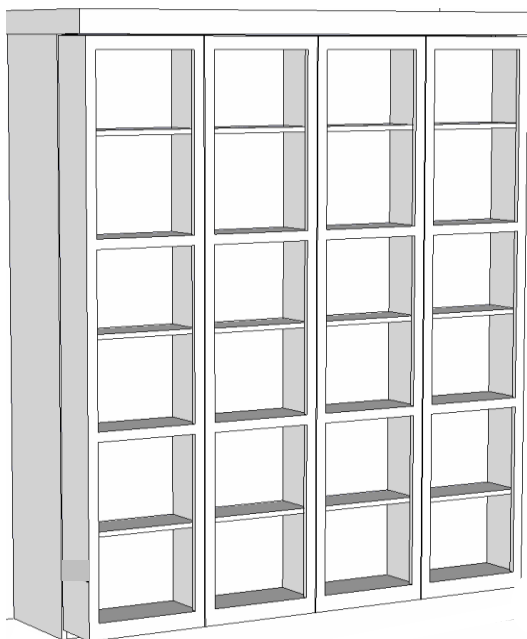

- CL - Clear
- LT - Light
- MD - Medium
- DK - Dark
- AC - Cherry
- MN - Midnight
- WG - Weathered Gray
- CF - Coffee

Dimensions:

Closed / Open

OL-Q QUEEN ALDER or OAK	\$4,299	72.25w x 28d x 92h
OL-F FULL ALDER or OAK	\$4,299	67.5w x 28d x 88h

Please specify Oak or Alder Wood

Hardware for Piers

Square Knob

- #2 - Antique Bronze
- #3 - Brushed Nickel

Depth of inside the Bookcase is 8"
Shelves hold up to 60# on 1/2 side
Uses Standard Mattress up to 11" Thick

OL Piers

Please specify pier height and width

- (S) Small 20"w x 17.75"d
- (M) Medium 24"w x 17.75"d
- (L) Large 36"w x 17.75"d
- (F) Full 72"h
- (Q) Queen 84"h