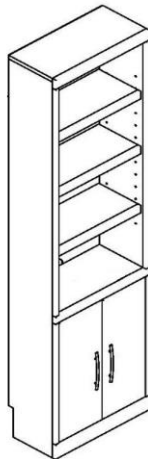

Dimensions:

Closed / Open

QUEEN

65 x 36.5 x 86

\$2,799

63 x 92 x 86

QUEEN WHITE

\$2,849

****All beds and piers are shipped with a complete set of BOTH Brushed Nickel AND Black Handles
Items on desk up to height of 9" tall and 25 lbs. maximum.**

PIERS

W x D x H

OD

Open/Door

20.5 x 10.25 x 78

***THE OPEN/DRAWER PIER WILL NOT OPEN WHEN PAIRED WITH THE VERTICAL DESK BED**

DK

Desk

20 x 59.25 x 30