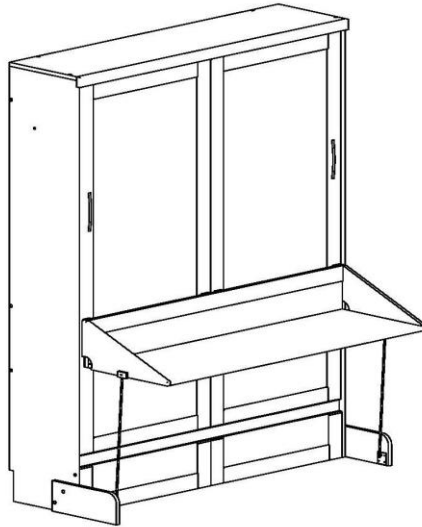

Dimensions:

Closed / Open

QUEEN

65 x 36.5 x 86

\$2,799

63 x 92 x 86

QUEEN WHITE

\$2,849

****All beds and piers are shipped with a complete set of BOTH Brushed Nickel AND Black Handles
Items on desk up to height of 9" tall and 25 lbs. maximum.**

PIERS

W x D x H

OD

Open/Door

20.5 x 10.25 x 78

***THE OPEN/DRAWER PIER WILL NOT OPEN WHEN PAIRED WITH THE VERTICAL DESK BED**

DK

Desk

20 x 59.25 x 30