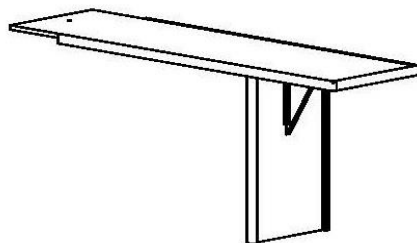

****All beds and piers are shipped with a complete set of BOTH Brushed Nickel AND Black Handles
Items on desk up to height of 9" tall and 25 lbs. maximum.**

PIERS

W x D x H

OD

Open/Door

20.5 x 10.25 x 78

***THE OPEN/DRAWER PIER WILL NOT OPEN WHEN PAIRED WITH THE VERTICAL DESK BED**

DK

Desk

20 x 59.25 x 30