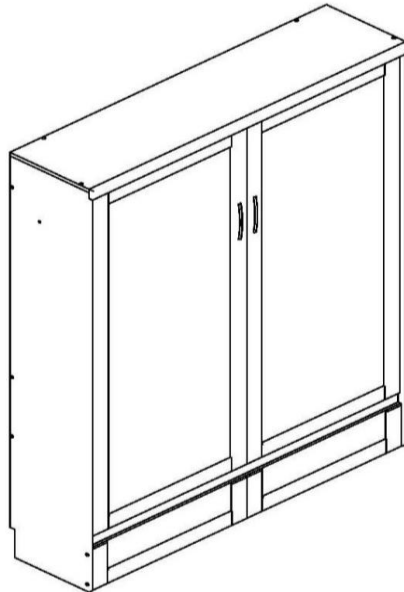

QUEEN
\$2,399

Dimensions:

Closed / Open
63 x 16.5 x 86
63 x 92 x 86

****All beds and piers are shipped with a complete set of *BOTH* Brushed Nickel *AND* Black Handles**

PIERS

W x D x H

OD
Open/Door
20.5 x 10.25 x 78

Deluxe Pier 2 Piece
OW2
Open/3 Drawer
20.5 x 15.75 x 78

Pier Top
20.5 x 12 x 48.75

Pier Bottom
20.5 x 15.75 x 29.25

Comes in 2 pieces:
(Not sold separately)

DK
Desk
20 x 59.25 x 30