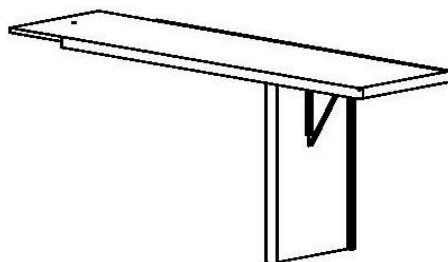

QUEEN
\$2,399

Dimensions:

Closed / Open
63 x 16.5 x 86
63 x 92 x 86

****All beds and piers are shipped with a complete set of *BOTH* Brushed Nickel *AND* Black Handles**

PIERS

W x D x H

OD
Open/Door
20.5 x 10.25 x 78

Deluxe Pier 2 Piece
OW2
Open/3 Drawer
20.5 x 15.75 x 78

Pier Top
20.5 x 12 x 48.75

Pier Bottom
20.5 x 15.75 x 29.25

Comes in 2 pieces:
(Not sold separately)

DK
Desk
20 x 59.25 x 30