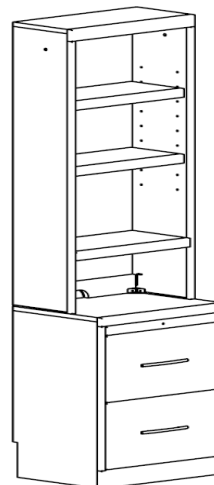

QUEEN
\$2,399

Dimensions:

Closed / Open
63 x 16.5 x 86
63 x 92 x 86

****All beds and piers are shipped with a complete set of *BOTH* Brushed Nickel *AND* Black Handles**

PIERS

W x D x H

OD
Open/Door
20.5 x 10.25 x 78

Deluxe Pier 2 Piece
OW2
Open/3 Drawer
20.5 x 15.75 x 78

Pier Top
20.5 x 12 x 48.75

Pier Bottom
20.5 x 15.75 x 29.25

Comes in 2 pieces:
(Not sold separately)

DK
Desk
20 x 59.25 x 30