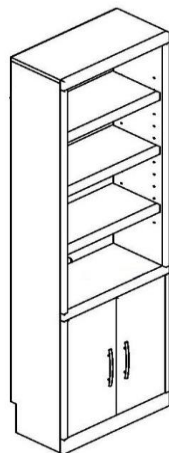

QUEEN
\$2,399

Dimensions:

Closed / Open
63 x 16.5 x 86
63 x 92 x 86

****All beds and piers are shipped with a complete set of *BOTH* Brushed Nickel *AND* Black Handles**

PIERS

W x D x H

OD
Open/Door
20.5 x 10.25 x 78

Deluxe Pier 2 Piece
OW2
Open/3 Drawer
20.5 x 15.75 x 78

Pier Top
20.5 x 12 x 48.75

Pier Bottom
20.5 x 15.75 x 29.25

Comes in 2 pieces:
(Not sold separately)

DK
Desk
20 x 59.25 x 30