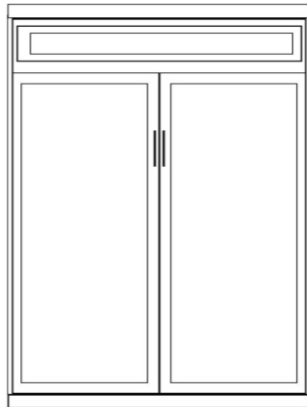

Tahoe

Retail Price Sheet

Finishes:

- Grey -G
- Natural -N
- Maple -M
- Cherry -C
- Sunset -S
- Cinnamon -E
- Chocolate -D
- White -WH*
- *10% Up-Charge

Hardware:

- Stainless Bar #3
- Atherly Bronze #6
- Atherly Nickel #8

WO-Q
QUEEN
\$3,249
Birch
65 x 17 x 90
65 x 86 x 90

8' Wall Set = Bed with 2 - 16" Door Piers

WO-QS
Queen
Bed/Pier Set
\$4,999
Birch
96 x 17 x 90
96 x 86 x 90

**Can accommodate up to 11" thick mattress

Piers on wall unit cannot be substituted

WO PIERS

*All piers come standard 85" tall. Please specify if 90" tall needed.

- Small (S) 16 x 17 x 85
- Medium (M) 24 x 17 x 85

 <p>OD (S or M) Open/Door</p> <p>*ODM used with Straight Desk</p>	 <p>PT (S or M) Open/3 Drawer</p>	 <p>PXM Wardrobe/File/ Pencil Drawer Medium Only</p>	 <p>PLM Open/File/ Pencil Drawer Medium Only</p>
--	--	---	---

 <p>OW (S or M) Open/Drawer w/ Pull Out Tray</p>	 <p>PWM Wardrobe/ 3 Drawer Medium Only</p>	 <p>BK (S or M) Bookcase</p>	 <p>DPL Large Desk Pier 31.5 x 17.25 x 85</p> <p>**DPL used with Shaped Desk</p>
--	--	--	--