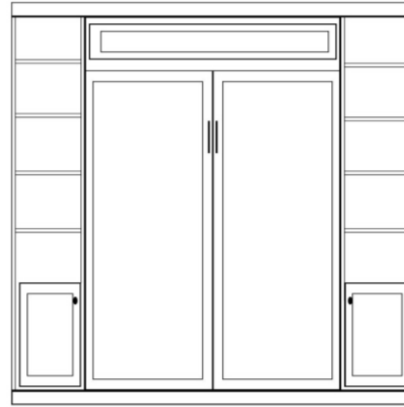

WO-Q
QUEEN
\$3,249
Birch
65 x 17 x 90
65 x 86 x 90

8' Wall Set = Bed with 2 - 16" Door Piers

WO-QS
Queen
Bed/Pier Set
\$4,999
Birch
96 x 17 x 90
96 x 86 x 90

**Can accommodate up to 11" thick mattress

Piers on wall unit cannot be substituted

WO PIERS

*All piers come standard 85" tall. Please specify if 90" tall needed.

- Small (S) 16 x 17 x 85
- Medium (M) 24 x 17 x 85

 <p>OD (S or M) Open/Door</p> <p>*ODM used with Straight Desk</p>	 <p>PT (S or M) Open/3 Drawer</p>	 <p>PXM Wardrobe/File/ Pencil Drawer Medium Only</p>	 <p>PLM Open/File/ Pencil Drawer Medium Only</p>
--	--	---	---

 <p>OW (S or M) Open/Drawer w/ Pull Out Tray</p>	 <p>PWM Wardrobe/ 3 Drawer Medium Only</p>	 <p>BK (S or M) Bookcase</p>	 <p>DPL Large Desk Pier 31.5 x 17.25 x 85</p> <p>**DPL used with Shaped Desk</p>
--	--	--	--

KP
Straight Desk
84.5 x 24 x 1.5
+
Pedestal
23.5 x 17.25 x 28.5

**Straight Desk only uses 'ODM' Pier*

SKP
Shaped Desk
84.5 x 24 x .75
+
Pedestal
23.5 x 17.25 x 28.5

***Shaped Desk only uses 'DPL' pier*