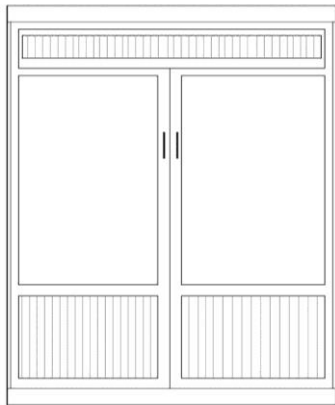

### Hardware:

- Stainless Bar #3
- Atherly Bronze #6
- Atherly Nickel #8

**WN-Q**  
**QUEEN**  
**\$3,399**  
Birch  
65 x 17 x 90  
65 x 86 x 90

8' Wall Set = Bed with 2 - 16" Door Piers

**WN-QS**  
**Queen**  
**Bed/Pier Set**  
**\$4,999**  
96 x 17 x 90  
96 x 86 x 90

\*\*Can accommodate up to 11" thick mattress

\*\*Piers on wall unit cannot be substituted\*\*  
Beadboard on Wall Unit Piers ONLY

### WN PIERS

Piers do NOT have Beadboard

\*All piers come standard 85" tall. Please specify if 90" tall needed.

- Small (S) 16 x 17 x 85
- Medium (M) 24 x 17 x 85

<p><b>OD (S or M)</b> Open/Door</p> <p>*ODM used with Straight Desk</p>	<p><b>PT (S or M)</b> Open/3 Drawer</p>	<p><b>PXM</b> Wardrobe/File/ Pencil Drawer Medium Only</p>	<p><b>PLM</b> Open/File/ Pencil Drawer Medium Only</p>
---	---	--	--

**KP**  
Straight Desk  
84.5 x 24 x 1.5  
+  
Pedestal  
23.5 x 17.25 x 28.5

*\*Straight Desk only uses 'ODM' Pier*

**SKP**  
Shaped Desk  
84.5 x 24 x .75  
+  
Pedestal  
23.5 x 17.25 x 28.5

*\*\*Shaped Desk only uses 'DPL' pier*