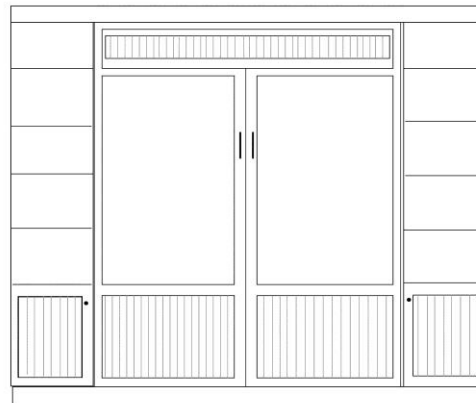

### Hardware:

- Stainless Bar #3
- Atherly Bronze #6
- Atherly Nickel #8

**WN-Q**  
**QUEEN**  
**\$3,399**  
Birch  
65 x 17 x 90  
65 x 86 x 90

8' Wall Set = Bed with 2 - 16" Door Piers

**WN-QS**  
**Queen**  
**Bed/Pier Set**  
**\$4,999**  
96 x 17 x 90  
96 x 86 x 90

\*\*Can accommodate up to 11" thick mattress

\*\*Piers on wall unit cannot be substituted\*\*  
Beadboard on Wall Unit Piers ONLY

### WN PIERS

Piers do NOT have Beadboard

\*All piers come standard 85" tall. Please specify if 90" tall needed.

- Small (S) 16 x 17 x 85
- Medium (M) 24 x 17 x 85

<p><b>OD (S or M)</b> Open/Door</p> <p>*ODM used with Straight Desk</p>	<p><b>PT (S or M)</b> Open/3 Drawer</p>	<p><b>PXM</b> Wardrobe/File/ Pencil Drawer Medium Only</p>	<p><b>PLM</b> Open/File/ Pencil Drawer Medium Only</p>
---	---	--	--

**KP**  
Straight Desk  
84.5 x 24 x 1.5  
+  
Pedestal  
23.5 x 17.25 x 28.5

*\*Straight Desk only uses 'ODM' Pier*

**SKP**  
Shaped Desk  
84.5 x 24 x .75  
+  
Pedestal  
23.5 x 17.25 x 28.5

*\*\*Shaped Desk only uses 'DPL' pier*