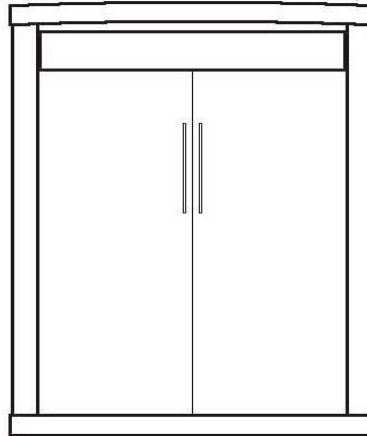

## Retail Price Sheet

**Finishes:**

- Grey - G
- Sunset - S
- Cinnamon - E
- Chocolate - D
- Natural - N
- Maple - M
- Cherry - C
- White - WH\*
- \*10% Up-Charge

**Hardware:**

Stainless Bar #3

**Euro**

**Euro Deluxe**

**Dimensions:**

Closed / Open

<b>WE-Q</b>	<b>Euro</b>	
<b>QUEEN</b>	<b>\$2,999</b>	65 x 17.25 x 90
Birch		65 x 86 x 90

<b>WD-Q</b>	<b>Euro Deluxe</b>	
<b>QUEEN</b>	<b>\$3,999</b>	75 x 25 x 90
Birch		75 x 92 x 90

\*\*Can accommodate up to 11" thick mattress

**WE PIERS**

\*All piers come standard 85" tall. Please specify if 90" tall needed.

Small (S) 15.75 x 17.25 x 85

Medium (M) 23.5 x 17.25 x 85

	<b>OD (S or M)</b> Open/Door		<b>PT (S or M)</b> Open/3 Drawer		<b>PXM</b> Wardrobe/File/ Pencil Drawer Medium Only		<b>PLM</b> Open/File/ Pencil Drawer Medium Only
--	---------------------------------	--	-------------------------------------	--	--	--	--

	<b>DPL</b> Large Desk Pier 31.5 x 17.25 x 85		<b>SKP</b> Shaped Desk 84.5 x 24 x .75 + Pedestal 23.5 x 17.25 x 28.5
--	--	--	--

*Shaped Desk only uses 'DPL' pier*