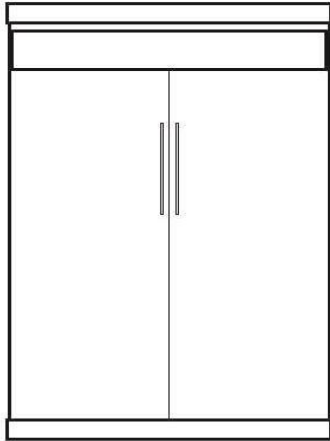

## Retail Price Sheet

**Finishes:**

- Grey - G
- Sunset - S
- Cinnamon - E
- Chocolate - D
- Natural - N
- Maple - M
- Cherry - C
- White - WH\*
- \*10% Up-Charge

**Hardware:**

Stainless Bar #3

**Euro**

**Euro Deluxe**

**Dimensions:**

Closed / Open

<b>WE-Q</b>	<b>Euro</b>	
<b>QUEEN</b>	<b>\$2,999</b>	65 x 17.25 x 90
Birch		65 x 86 x 90

<b>WD-Q</b>	<b>Euro Deluxe</b>	
<b>QUEEN</b>	<b>\$3,999</b>	75 x 25 x 90
Birch		75 x 92 x 90

\*\*Can accommodate up to 11" thick mattress

**WE PIERS**

\*All piers come standard 85" tall. Please specify if 90" tall needed.

Small (S) 15.75 x 17.25 x 85

Medium (M) 23.5 x 17.25 x 85

	<b>OD (S or M)</b> Open/Door		<b>PT (S or M)</b> Open/3 Drawer		<b>PXM</b> Wardrobe/File/ Pencil Drawer Medium Only		<b>PLM</b> Open/File/ Pencil Drawer Medium Only
--	---------------------------------	--	-------------------------------------	--	--	--	--

	<b>DPL</b> Large Desk Pier 31.5 x 17.25 x 85		<b>SKP</b> Shaped Desk 84.5 x 24 x .75 + Pedestal 23.5 x 17.25 x 28.5
--	--	--	--

*Shaped Desk only uses 'DPL' pier*