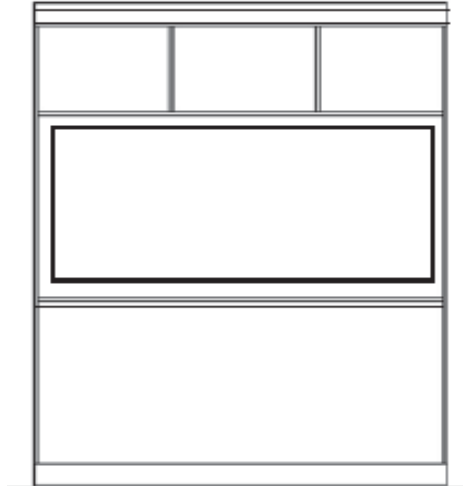

Deluxe Hiddenbed with Hutch

Retail Price Sheet

Finishes:

Natural -N Sunset -S
Maple -M Cinnamon -E
Cherry -C Chocolate -D
White -WH**10% Up-Charge
Grey- G Unfinished -00

Hardware for Piers:

Classic Brass #1 Black Mission #5
Nickel Cup #2 Atherly Bronze #6
Stainless Bar #3 Oil Rubbed Bronze #7
Black Cup #4 Atherly Nickel #8

Hiddenbed *With* Hutch on Top

Dimensions:

Closed / Open

WTW-Q		
QUEEN	\$4,399	88.5 x 50.5 x 90
Birch		88.5 x 70 x 90

Depth of Bed Cabinets w/out Desk:

Queen - 22.5" Deep

****HIDDENBEDS ACCOMMODATE MATTRESSES UP TO 10" THICK MAXIMUM****

WTW PIERS

*WTW piers come standard 90" tall.

Small (S) 16 x 17 x 90
Medium (M) 24 x 17 x 90

	OD (S or M) Open/Door		PT (S or M) Open/3 Drawer		PXM Wardrobe/File/ Pencil Drawer Medium Only		PLM Open/File/ Pencil Drawer Medium Only
--	---------------------------------	--	-------------------------------------	--	--	--	--