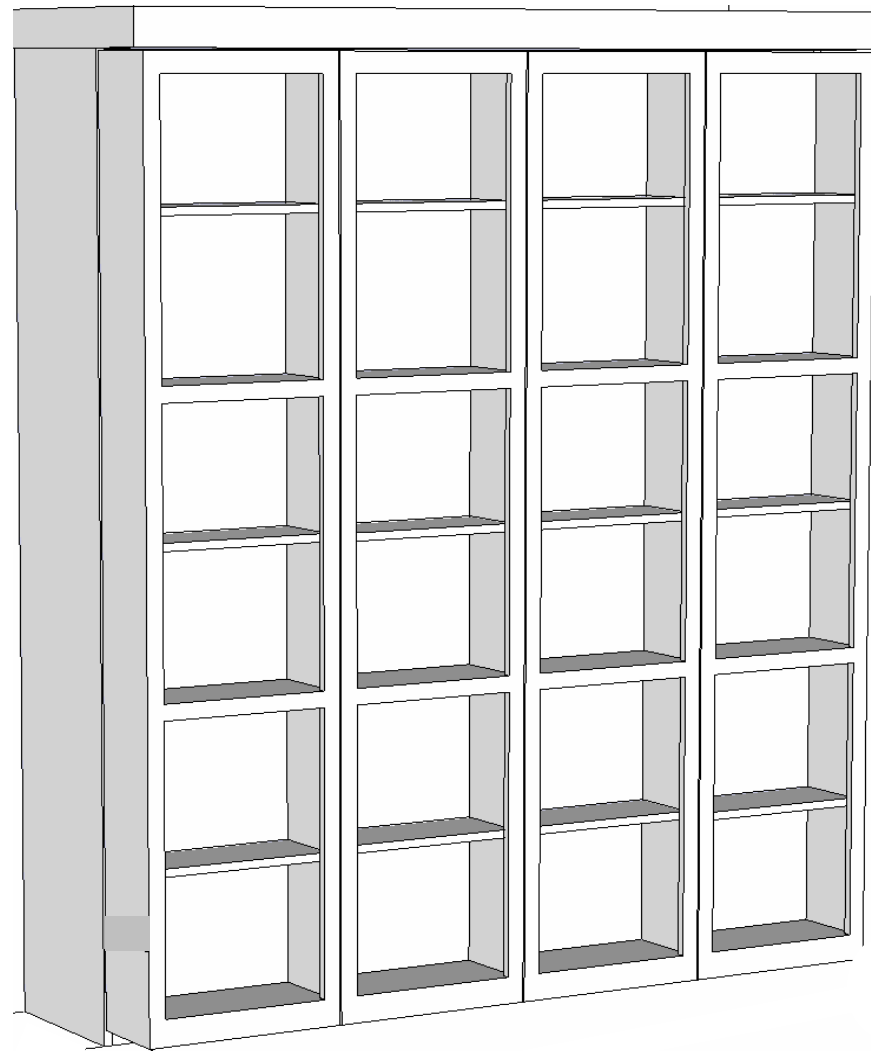

- CL - Clear
- LT - Light
- MD - Medium
- DK - Dark
- AC - Cherry
- MN - Midnight
- WG - Weathered Gray
- CF - Coffee

**Dimensions:**

**Closed / Open**

<b>OL-Q QUEEN</b>	<b>\$4,299</b>	72.25w x 28d x 92h
<b>ALDER or OAK</b>		
<b>OL-F FULL</b>	<b>\$4,299</b>	67.5w x 28d x 88h
<b>ALDER or OAK</b>		

***Please specify Oak or Alder Wood***

**Hardware for Piers**

**Square Knob**

#2- Antique Bronze

#3 - Brushed Nickel

Depth of inside the Bookcase is 8"

Shelves hold up to 60# on 1/2 side

Uses Standard Mattress up to 11" Thick

**OL Piers**

*Please specify pier height and width*

- (S) Small 20"w x 17.75"d
- (M) Medium 24"w x 17.75"d
- (L) Large 36"w x 17.75"d
- (F) Full 72"h
- (Q) Queen 84"h