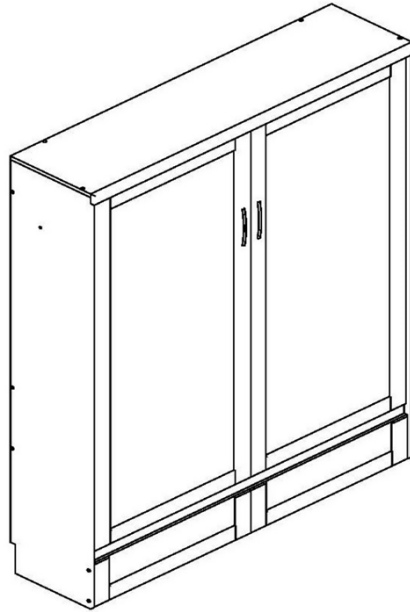

QUEEN
\$2,299

Dimensions:

Closed / Open
63 x 16.5 x 86
63 x 92 x 86

****All beds and piers are shipped with a complete set of BOTH Brushed Nickel AND Black Handles**

PIERS

W x D x H

OD
Open/Door
20.5 x 10.25 x 78

OW
Open/Drawer
25.5 x 16.75 x 78

DK
Desk
20 x 59.25 x 30