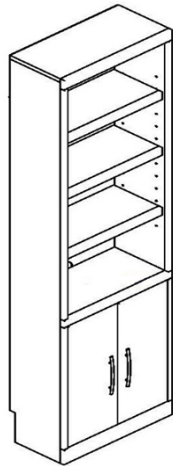

QUEEN
\$2,299

Dimensions:

Closed / Open
63 x 16.5 x 86
63 x 92 x 86

****All beds and piers are shipped with a complete set of BOTH Brushed Nickel AND Black Handles**

PIERS

W x D x H

OD
Open/Door
20.5 x 10.25 x 78

OW
Open/Drawer
25.5 x 16.75 x 78

DK
Desk
20 x 59.25 x 30