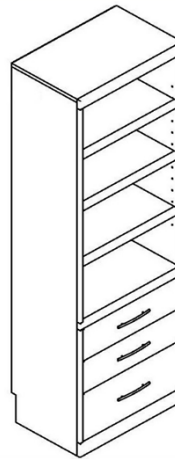

QUEEN
\$2,299

Dimensions:

Closed / Open
63 x 16.5 x 86
63 x 92 x 86

****All beds and piers are shipped with a complete set of BOTH Brushed Nickel AND Black Handles**

PIERS

W x D x H

OD
Open/Door
20.5 x 10.25 x 78

OW
Open/Drawer
25.5 x 16.75 x 78

DK
Desk
20 x 59.25 x 30