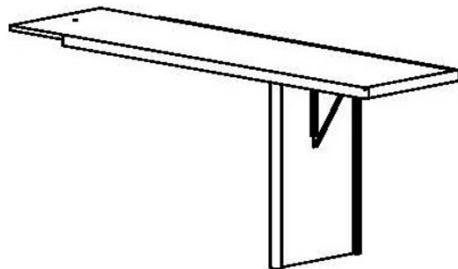

QUEEN
\$2,299

Dimensions:

Closed / Open
63 x 16.5 x 86
63 x 92 x 86

****All beds and piers are shipped with a complete set of BOTH Brushed Nickel AND Black Handles**

PIERS

W x D x H

OD
Open/Door
20.5 x 10.25 x 78

OW
Open/Drawer
25.5 x 16.75 x 78

DK
Desk
20 x 59.25 x 30