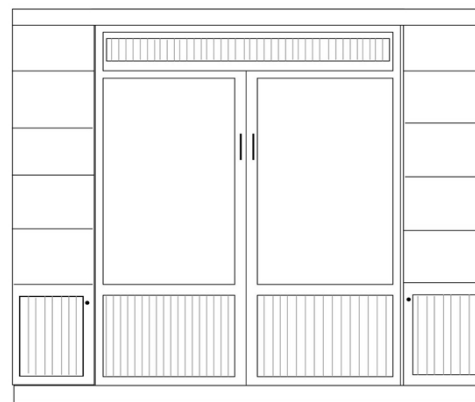

**Finishes:**

- Natural -N
- Maple -M
- Cherry -C
- Sunset -S
- Cinnamon -E
- Chocolate -D
- White -WH\*

\*10% Up-Charge

**Hardware:**

- Stainless Bar #3
- Atherly Bronze #6
- Atherly Nickel #8

**WN-Q**  
**QUEEN**  
**\$3,399**  
Birch  
65 x 17 x 90  
65 x 86 x 90

8' Wall Set = Bed with 2 - 16" Door Piers

**WN-QS**  
**Queen**  
**Bed/Pier Set**  
**\$4,999**  
96 x 17 x 90  
96 x 86 x 90

\*\*Can accommodate up to 11" thick mattress

\*\*Piers on wall unit cannot be substituted\*\*  
Beadboard on Wall Unit Piers ONLY

**WN PIERS**

Piers do NOT have Beadboard

\*All piers come standard 85" tall. Please specify if 90" tall needed.

- Small (S) 16 x 17 x 85
- Medium (M) 24 x 17 x 85

 <p><b>OD (S or M)</b> Open/Door</p> <p>*ODM used with Straight Desk</p>	 <p><b>PT (S or M)</b> Open/3 Drawer</p>	 <p><b>PXM</b> Wardrobe/File/ Pencil Drawer Medium Only</p>	 <p><b>PLM</b> Open/File/ Pencil Drawer Medium Only</p>
--	--	---	---

**KP**  
Straight Desk  
84.5 x 24 x 1.5  
+  
Pedestal  
23.5 x 17.25 x 28.5

*\*Straight Desk only uses 'ODM' Pier*

**SKP**  
Shaped Desk  
84.5 x 24 x .75  
+  
Pedestal  
23.5 x 17.25 x 28.5

*\*\*Shaped Desk only uses 'DPL' pier*