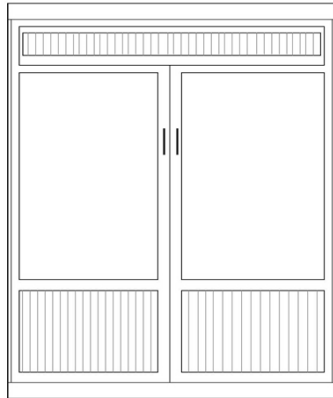

**Finishes:**

- Natural -N
- Maple -M
- Cherry -C
- Sunset -S
- Cinnamon -E
- Chocolate -D
- White -WH\*

\*10% Up-Charge

**Hardware:**

- Stainless Bar #3
- Atherly Bronze #6
- Atherly Nickel #8

**WN-Q**  
**QUEEN**  
**\$3,399**  
Birch  
65 x 17 x 90  
65 x 86 x 90

8' Wall Set = Bed with 2 - 16" Door Piers

**WN-QS**  
**Queen**  
**Bed/Pier Set**  
**\$4,999**  
96 x 17 x 90  
96 x 86 x 90

\*\*Can accommodate up to 11" thick mattress

\*\*Piers on wall unit cannot be substituted\*\*  
Beadboard on Wall Unit Piers ONLY

**WN PIERS**

Piers do NOT have Beadboard

\*All piers come standard 85" tall. Please specify if 90" tall needed.

- Small (S) 16 x 17 x 85
- Medium (M) 24 x 17 x 85

 <p><b>OD (S or M)</b> Open/Door</p> <p>*ODM used with Straight Desk</p>	 <p><b>PT (S or M)</b> Open/3 Drawer</p>	 <p><b>PXM</b> Wardrobe/File/ Pencil Drawer Medium Only</p>	 <p><b>PLM</b> Open/File/ Pencil Drawer Medium Only</p>
--	--	---	---

**KP**  
Straight Desk  
84.5 x 24 x 1.5  
+  
Pedestal  
23.5 x 17.25 x 28.5

*\*Straight Desk only uses 'ODM' Pier*

**SKP**  
Shaped Desk  
84.5 x 24 x .75  
+  
Pedestal  
23.5 x 17.25 x 28.5

*\*\*Shaped Desk only uses 'DPL' pier*