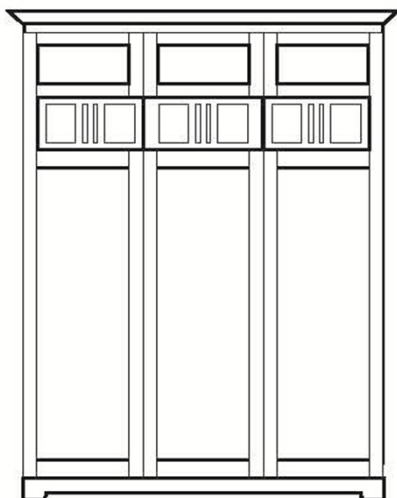

Mission

Retail Price Sheet

Finishes:

- Sunset -S
- Light -L
- Natural -N

Hardware for Piers:

- Classic Brass #1
- Nickel Cup #2
- Stainless Bar #3
- Black Cup #4
- Black Mission #5
- Atherly Bronze #6
- Oil Rubbed Bronze #7
- Atherly Nickel #8

Dimensions:

Closed / Open

WM-Q		
QUEEN	\$3,599	70 x 24.5 x 90
Oak		70 x 92 x 90

**Can accommodate up to 11" thick mattress

WM PIERS

*All piers come standard 85" tall. Please specify if 90" tall needed.

Small (S) 18.5 x 19.5 x 85

Medium (M) 26.5 x 19.5 x 85

	OD (S or M) Open/Door		PT (S or M) Open/3 Drawer		PXM Wardrobe/File/ Pencil Drawer Medium Only		PLM Open/File/ Pencil Drawer Medium Only
--	---------------------------------	--	-------------------------------------	--	--	--	--