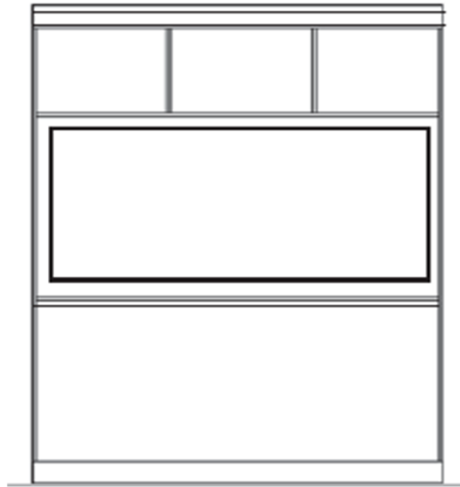

Deluxe Hiddenbed with Hutch

Retail Price Sheet

Finishes:

Natural -N Sunset -S
 Maple -M Cinnamon -E
 Cherry -C Chocolate -D
 White -WH**10% Up-Charge
 Unfinished -00

Hardware for Piers:

Classic Brass #1 Black Mission #5
 Nickel Cup #2 Atherly Bronze #6
 Stainless Bar #3 Oil Rubbed Bronze #7
 Black Cup #4 Atherly Nickel #8

Hiddenbed *With Hutch on Top*

Dimensions:

Closed / Open

| | | |
|--------------|----------------|------------------|
| WTW-Q | | |
| QUEEN | \$4,399 | 88.5 x 50.5 x 90 |
| Birch | | 88.5 x 70 x 90 |

Depth of Bed Cabinets w/out Desk:

Queen - 22.5" Deep

****HIDDENBEDS ACCOMMODATE MATTRESSES UP TO 10" THICK MAXIMUM****

WTW PIERS

*WTW piers come standard 90" tall.

Small (S) 16 x 17 x 90
 Medium (M) 24 x 17 x 90

| | | | | | | | |
|--|---------------------------------|--|-------------------------------------|--|--|--|--|
| | OD (S or M) Open/Door | | PT (S or M) Open/3 Drawer | | PXM Wardrobe/File/ Pencil Drawer Medium Only | | PLM Open/File/ Pencil Drawer Medium Only |
|--|---------------------------------|--|-------------------------------------|--|--|--|--|