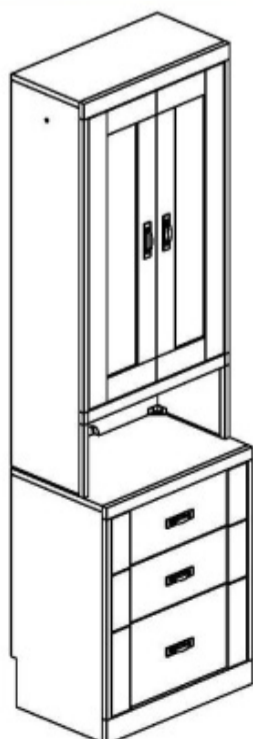

Rustic Black

1B-Q
QUEEN

\$2,299

Dimensions:

Closed / Open
63" w x 16.5" d x 86" h
63" w x 88" d x 86" h

PIER

Deluxe Pier 2 Piece
1B-DWM
Door/Open/3 Drawer
23.75" w x 15.75" d x 78h

Pier Top
23.75" w x 12" d x 48.75" h

Pier Bottom
23.75" w x 15.5" d x 29.25" h

Comes in 2 pieces:
(Not sold separately)