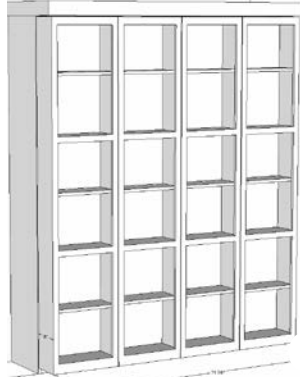

LIBRARY

Retail Price Sheet

Uses Standard Mattress up to 11" Thick

<u>Alder/Birch</u>	<u>Standard Finish</u>	<u>Premium Finish</u>	<u>Dimensions</u>	<u>Standard Finish</u>
Queen Wallbed	\$4,199	\$4,599	72.25w x 28d x 92h Opens to 103.25w x 90d	Mocha Espresso Natural Pecan Red Cherry Grey
Full Wallbed	\$4,199	\$4,599	67.5w x 28d x 88h Opens to 98w x 90d	

Depth of inside the Bookcase is 8"
Shelves hold up to 60# on 1/2 side

Custom Add Ons:
Add Crown to Library Bed
Add Crown to Piers
Add 2 Lights to Bed

Premium Finish
White

Hardware for Piers
Bronze
Brushed Nickel

Pier Cabinets

Small 18 w x 19 d x 88 h

Medium 24 w x 19 d x 88 h

OD
Open Shelves,
Door

BK
Bookcase

PWM
Wardrobe,
3 Drawers

Add 1 light to cabinet
*Additional Charge

Medium Only