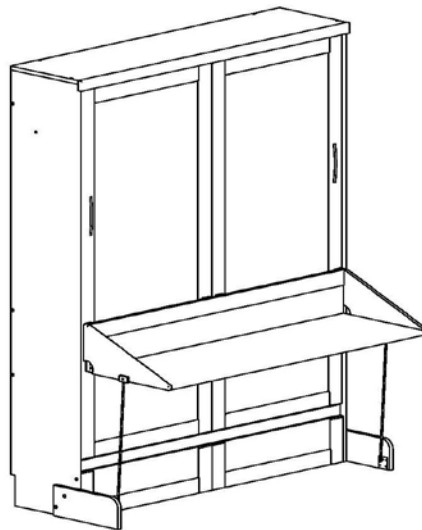

Dimensions:

Closed / Open
65 x 36.5 x 86
63 x 92 x 86

QUEEN
\$2,799

QUEEN WHITE
\$2,849

****All beds and piers are shipped with a complete set of BOTH Brushed Nickel AND Black Handles
Items on desk up to height of 9" tall and 25 lbs. maximum.**

PIERS

W x D x H

OD
Open/Door
20.5 x 10.25 x 78

***THE OPEN/DRAWER PIER WILL NOT OPEN WHEN PAIRED WITH THE VERTICAL DESK BED**

DK
Desk
20 x 59.25 x 30

\$399