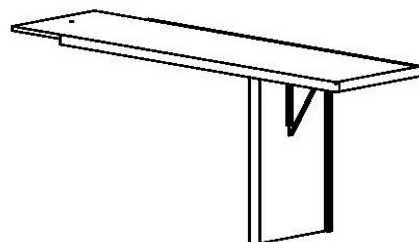

Dimensions:

Closed / Open
65 x 36.5 x 86
63 x 92 x 86

QUEEN
\$2,799

QUEEN WHITE
\$2,849

****All beds and piers are shipped with a complete set of BOTH Brushed Nickel AND Black Handles
Items on desk up to height of 9" tall and 25 lbs. maximum.**

PIERS

W x D x H

OD
Open/Door
20.5 x 10.25 x 78

***THE OPEN/DRAWER PIER WILL NOT OPEN WHEN PAIRED WITH THE VERTICAL DESK BED**

DK
Desk
20 x 59.25 x 30

\$399