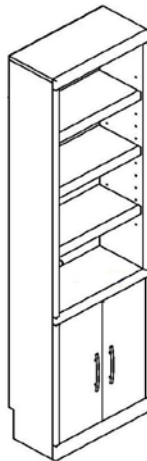

Dimensions:

Closed / Open
65 x 36.5 x 86
63 x 92 x 86

QUEEN
\$2,799

QUEEN WHITE
\$2,849

****All beds and piers are shipped with a complete set of BOTH Brushed Nickel AND Black Handles
Items on desk up to height of 9" tall and 25 lbs. maximum.**

PIERS

W x D x H

OD
Open/Door
20.5 x 10.25 x 78

***THE OPEN/DRAWER PIER WILL NOT OPEN WHEN PAIRED WITH THE VERTICAL DESK BED**

DK
Desk
20 x 59.25 x 30

\$399