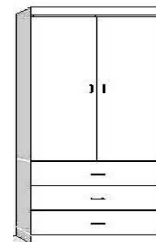

### QUEEN

\$3,699

Oak or Beech

66.5"w x 16.5"d x 89.75"h

66.5"w x 85"d x 89.75"h

\*Bed measurements does not include side crown molding

\*Add 2.25" per side for side crown molding

Bed comes standard with Handles AND Finger Pulls

### PIERS

16 w x 14.5 d x 82 h

24 w x 14.5 d x 82 h

\*Piers come standard with crown molding on front only. Side crown is optional.

**OW**  
Open/Pull-Out/  
2 Drawers

**BK**  
Bookcase

**PW**  
Wardrobe/  
3 Drawer  
  
Medium Only

**GC**  
Wardrobe/3 Drawers  
32w x 20d x 85h

\*Choice between Wood or Glass Doors

**OD**  
Open/Door

Straight Desk only uses 'OD' Medium Pier

**KP**  
Straight Desk  
84.5 x 20 x 1.5  
+  
Pedestal  
23.5 x 17.25 x 28.5

**FD**  
Fold Down Desk Cabinet  
w/ Roll-Out Pedestal

Medium Only

**DPL**  
Open/2 Doors  
Large Desk Pier  
31.5 x 17.25 x 85

Shaped Desk only uses 'DPL' pier

**SKP**  
Shaped Desk  
84.5 x 28 x .75  
+  
Pedestal  
23.5 x 17.25 x 28.5