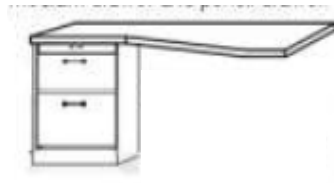

### PIERS

16 w x 14.5 d x 82 h

24 w x 14.5 d x 82 h

\*Piers come standard with crown molding on front only. Side crown is optional.

**OW**  
Open/Pull-Out/  
2 Drawers

**BK**  
Bookcase

**PW**  
Wardrobe/  
3 Drawer  
  
Medium Only

**GC**  
Wardrobe/3 Drawers  
32w x 20d x 85h

\*Choice between Wood or Glass Doors

**OD**  
Open/Door

Straight Desk only uses 'OD' Medium Pier

**KP**  
Straight Desk  
84.5 x 20 x 1.5  
+  
Pedestal  
23.5 x 17.25 x 28.5

**FD**  
Fold Down Desk Cabinet  
w/ Roll-Out Pedestal

Medium Only

**DPL**  
Open/2 Doors  
Large Desk Pier  
31.5 x 17.25 x 85

Shaped Desk only uses 'DPL' pier

**SKP**  
Shaped Desk  
84.5 x 28 x .75  
+  
Pedestal  
23.5 x 17.25 x 28.5