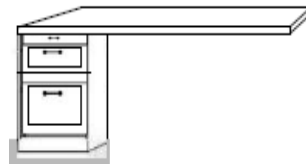

Straight Desk only uses 'OD' Medium Pier

KP
Straight Desk
84.5 x 20 x 1.5
+
Pedestal
23.5 x 17.25 x 28.5