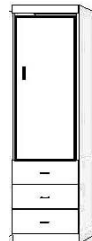

QUEEN

\$3,949

66.5"w x 16.5"d x 89.75"h

Beech

66.5"w x 85"d x 89.75"h

*Bed measurements does not include side crown molding

*Add 2.25" per side for side crown molding

PIERS

16 w x 14.5 d x 82 h

24 w x 14.5 d x 82 h

**Piers come standard with crown molding on front only. Side crown is optional.*

OW
Open/Pull-Out/
2 Drawers

BK
Bookcase

PW
Wardrobe/
3 Drawer

Medium Only

GC
Wardrobe/3 Drawers
32w x 20d x 85h

**Choice between Wood or Glass Doors*

OD
Open/Door

PT
Open/3 Drawer
24 w x 14.5 d x 82 h

(One size only)

KP
Straight Desk
84.5 x 20 x 1.5
+
Pedestal
23.5 x 17.25 x 28.5

Straight Desk only uses 'OD' Medium Pier

DPL
Open/2 Doors
Large Desk Pier
31.5 x 17.25 x 85

SKP
Shaped Desk
84.5 x 28 x .75
+
Pedestal
23.5 x 17.25 x 28.5

P
Pedestal Only
23.5 x 17.25 x 28.5

Shaped Desk only uses 'DPL' pier