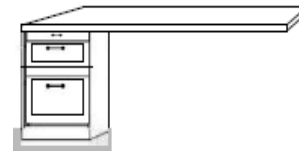

QUEEN

\$3,949

66.5"w x 16.5"d x 89.75"h

Beech

66.5"w x 85"d x 89.75"h

*Bed measurements does not include side crown molding

*Add 2.25" per side for side crown molding

PIERS

16 w x 14.5 d x 82 h

24 w x 14.5 d x 82 h

**Piers come standard with crown molding on front only. Side crown is optional.*

OW
Open/Pull-Out/
2 Drawers

BK
Bookcase

PW
Wardrobe/
3 Drawer

Medium Only

GC
Wardrobe/3 Drawers
32w x 20d x 85h

**Choice between Wood or Glass Doors*

OD
Open/Door

PT
Open/3 Drawer
24 w x 14.5 d x 82 h

(One size only)

KP
Straight Desk
84.5 x 20 x 1.5
+
Pedestal
23.5 x 17.25 x 28.5

Straight Desk only uses 'OD' Medium Pier

DPL
Open/2 Doors
Large Desk Pier
31.5 x 17.25 x 85

SKP
Shaped Desk
84.5 x 28 x .75
+
Pedestal
23.5 x 17.25 x 28.5

P
Pedestal Only
23.5 x 17.25 x 28.5

Shaped Desk only uses 'DPL' pier