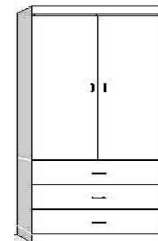

QUEEN

\$3,949

66.5"w x 16.5"d x 89.75"h

Beech

66.5"w x 85"d x 89.75"h

*Bed measurements does not include side crown molding

*Add 2.25" per side for side crown molding

PIERS

16 w x 14.5 d x 82 h

24 w x 14.5 d x 82 h

**Piers come standard with crown molding on front only. Side crown is optional.*

OW
Open/Pull-Out/
2 Drawers

BK
Bookcase

PW
Wardrobe/
3 Drawer

Medium Only

GC
Wardrobe/3 Drawers
32w x 20d x 85h

**Choice between Wood or Glass Doors*

OD
Open/Door

PT
Open/3 Drawer
24 w x 14.5 d x 82 h

(One size only)

KP
Straight Desk
84.5 x 20 x 1.5
+
Pedestal
23.5 x 17.25 x 28.5

Straight Desk only uses 'OD' Medium Pier

DPL
Open/2 Doors
Large Desk Pier
31.5 x 17.25 x 85

SKP
Shaped Desk
84.5 x 28 x .75
+
Pedestal
23.5 x 17.25 x 28.5

P
Pedestal Only
23.5 x 17.25 x 28.5

Shaped Desk only uses 'DPL' pier