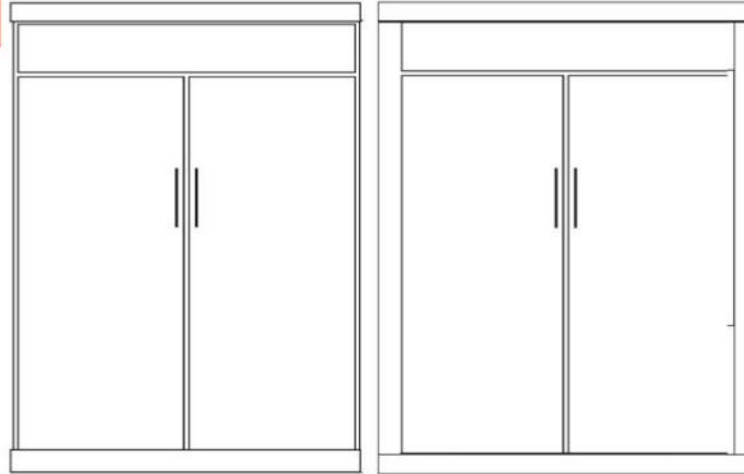

Wallbeds
"n" More

A comfortable extra bed for any room!

EURO and EURO DELUXE

White

EURO shown with 2 drawer tray pier cabinets EV50, APNQ, APNQ

EURO DELUXE features a curved top, interior bookcases on each side with a shelf headboard

Natural

EURO DELUXE shown with 3 drawer pier cabinets EVX50, APTF, APTF

FINISH OPTIONS

- Cognac-R
 - Caramel-B
 - Bark Gray-BG
 - Sunset-S
 - Natural -N
 - Maple-M
 - Gray-G
 - Cinnamon-E
 - Espresso-D
 - White-WH
- (WH 10% Up-Charge)

HARDWARE

- #3 Nickel Bar
- #13 Bronze Bar

EV50 QUEEN _____

CLOSED— 65 x 17 x 90
OPEN — 65 x 86 x 90

EV46 FULL _____

CLOSED— 59 x 17 x 85
OPEN — 59 x 81 x 85

EV50 DELUXE

QUEEN _____