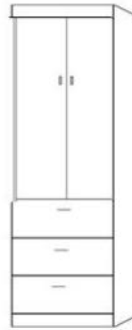

HARDWARE

- #3 Nickel Bar
- #13 Bronze Bar

EV50 QUEEN _____

CLOSED— 65 x 17 x 90
OPEN — 65 x 86 x 90

EV46 FULL _____

CLOSED— 59 x 17 x 85
OPEN — 59 x 81 x 85

EV50 DELUXE

QUEEN _____

- APUF 24 X 85 _____
- APUQ 24 X 90 _____

3 DRAWER-DOOR

- AWFS 16 X 85 _____
- AWQS 16 X 90 _____
- APWF 24 X 85 _____
- APWQ 24 X 90 _____

2 FILES-PENCIL-DOOR

- AXFS 16 X 85 _____
- AXQS 16 X 90 _____
- APXF 24 X 85 _____
- APXQ 24 X 90 _____

OPEN DOOR

- ADFS 16 X 85 _____
- ADQS 16 X 90 _____
- APCF 24 X 85 _____
- APCQ 24 X 90 _____

BOOKCASE

- ABFS 16 X 85 _____
- ABQS 16 X 90 _____
- APBF 24 X 85 _____
- APBQ 24 X 90 _____

2-DOOR

- ADFL 32 X 85 _____
- ADQL 32 X 90 _____

GUEST CHEST

- APWU 32 X 85 _____

NIGHTSTAND

- 24 x 16 x 29
- ANS _____
- 2 DRAWERS/PENCIL
- ANST _____
- 2 DRAWERS/TRAY

FILE CART

- AFC _____
- 16.5 x 21.5 x 28

FOLDING DESK

- APAF 24 X 85 _____
- Desk is 48" Long
- Extends to 59"