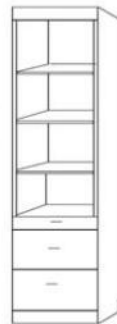

HARDWARE

- #3 Nickel Bar
- #13 Bronze Bar

EV50 QUEEN _____

CLOSED— 65 x 17 x 90
OPEN — 65 x 86 x 90

EV46 FULL _____

CLOSED— 59 x 17 x 85
OPEN — 59 x 81 x 85

EV50 DELUXE

QUEEN _____

CLOSED— 75 x 25 x 90
OPEN — 75 x 92 x 90

Accepts up to a 12" thick mattress

3 DRAWER

- ATFS 16 X 85 _____
- ATQS 16 X 90 _____
- APTF 24 X 85 _____
- APTQ 24 X 90 _____
- APGF 32 X 85 _____
- APGQ 32 X 90 _____

2 DRAWER TRAY

- ANFS 16 X 85 _____
- ANQS 16 X 90 _____
- APNF 24 X 85 _____
- APNQ 24 X 90 _____

FILE PENCIL DRAWER

- ALFS 16 X 85 _____
- ALQS 16 X 90 _____
- APLF 24 X 85 _____
- APLQ 24 X 90 _____

DOOR -TRAY- 2 DRAWERS

- APUF 24 X 85 _____
- APUQ 24 X 90 _____

3 DRAWER-DOOR

- AWFS 16 X 85 _____
- AWQS 16 X 90 _____
- APWF 24 X 85 _____
- APWQ 24 X 90 _____

2 FILES-PENCIL-DOOR

- AXFS 16 X 85 _____
- AXQS 16 X 90 _____
- APXF 24 X 85 _____
- APXQ 24 X 90 _____