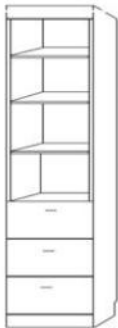

HARDWARE

- #3 Nickel Bar
- #13 Bronze Bar

EV50 QUEEN _____

CLOSED— 65 x 17 x 90
OPEN — 65 x 86 x 90

EV46 FULL _____

CLOSED— 59 x 17 x 85
OPEN — 59 x 81 x 85

EV50 DELUXE

QUEEN _____

CLOSED— 75 x 25 x 90
OPEN — 75 x 92 x 90

Accepts up to a 12" thick mattress

3 DRAWER

- ATFS 16 X 85 _____
- ATQS 16 X 90 _____
- APTF 24 X 85 _____
- APTQ 24 X 90 _____
- APGF 32 X 85 _____
- APGQ 32 X 90 _____

2 DRAWER TRAY

- ANFS 16 X 85 _____
- ANQS 16 X 90 _____
- APNF 24 X 85 _____
- APNQ 24 X 90 _____

FILE PENCIL DRAWER

- ALFS 16 X 85 _____
- ALQS 16 X 90 _____
- APLF 24 X 85 _____
- APLQ 24 X 90 _____

DOOR -TRAY- 2 DRAWERS